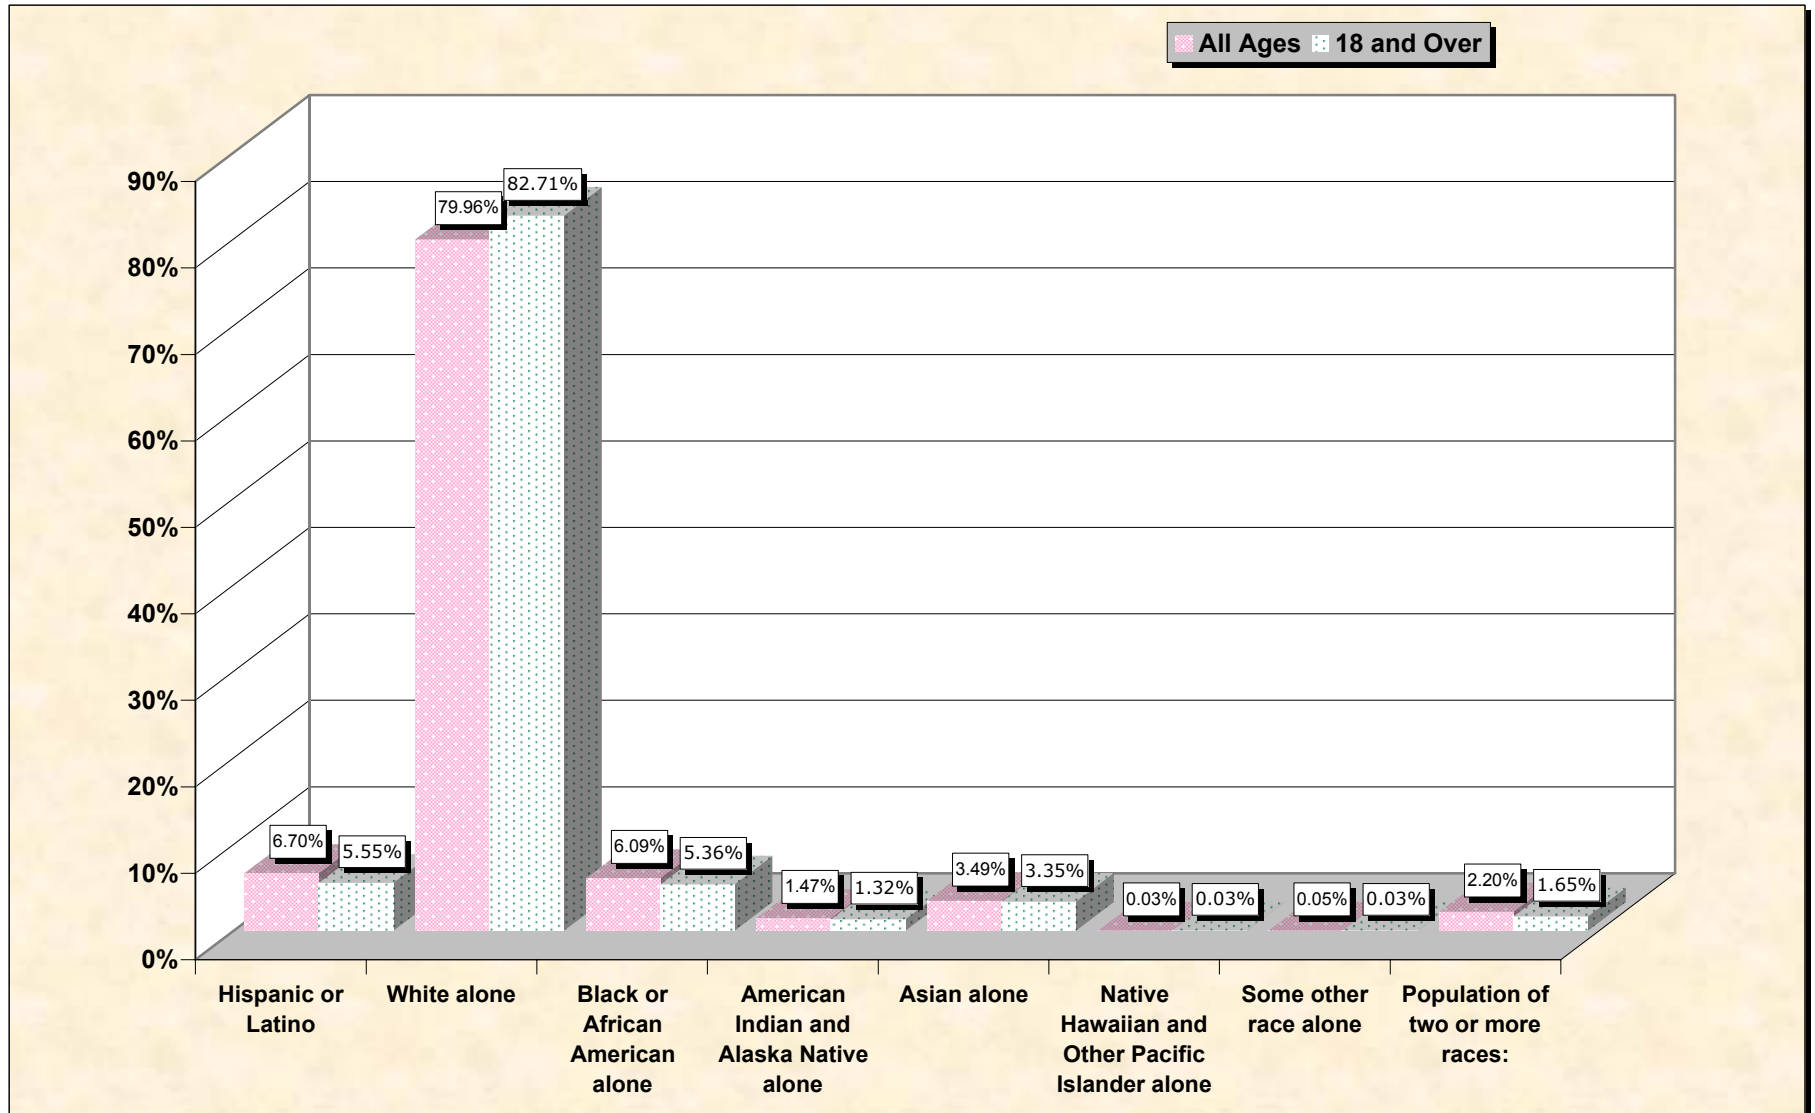

# Population by Race or Ethnicity and Age

# Hispanic or Latino, and not Hispanic by Race and Age Sebastian County, Arkansas

Source: Data Set: Census 2000 Redistricting Data (Public Law 94-171) Summary File. PL2. HISPANIC OR LATINO, AND NOT HISPANIC OR LATINO BY RACE [73] - Universe: Total population; PL4. HISPANIC OR LATINO, AND NOT HISPANIC OR LATINO BY RACE FOR THE POPULATION 18 YEARS AND OVER [73] - Universe: Total population 18 years and over

**source data for chart**

**HISPANIC OR LATINO, AND NOT HISPANIC OR LATINO BY RACE**

	<b>Sebastian County, Arkansas</b>
Total:	115,071
Hispanic or Latino	7,710
Not Hispanic or Latino:	107,361
Population of one race:	104,825
White alone	92,010
Black or African American alone	7,011
American Indian and Alaska Native alone	1,693
Asian alone	4,016
Native Hawaiian and Other Pacific Islander alone	33
Some other race alone	62
Population of two or more races:	2,536

Source: Data Set: Census 2000 Redistricting Data (Public Law 94-171) Summary File. PL2. HISPANIC OR LATINO, AND NOT HISPANIC OR LATINO BY RACE [73] - Universe: Total population

**HISPANIC OR LATINO, AND NOT HISPANIC OR LATINO BY RACE FOR THE POPULATION 18 YEARS AND OVER**