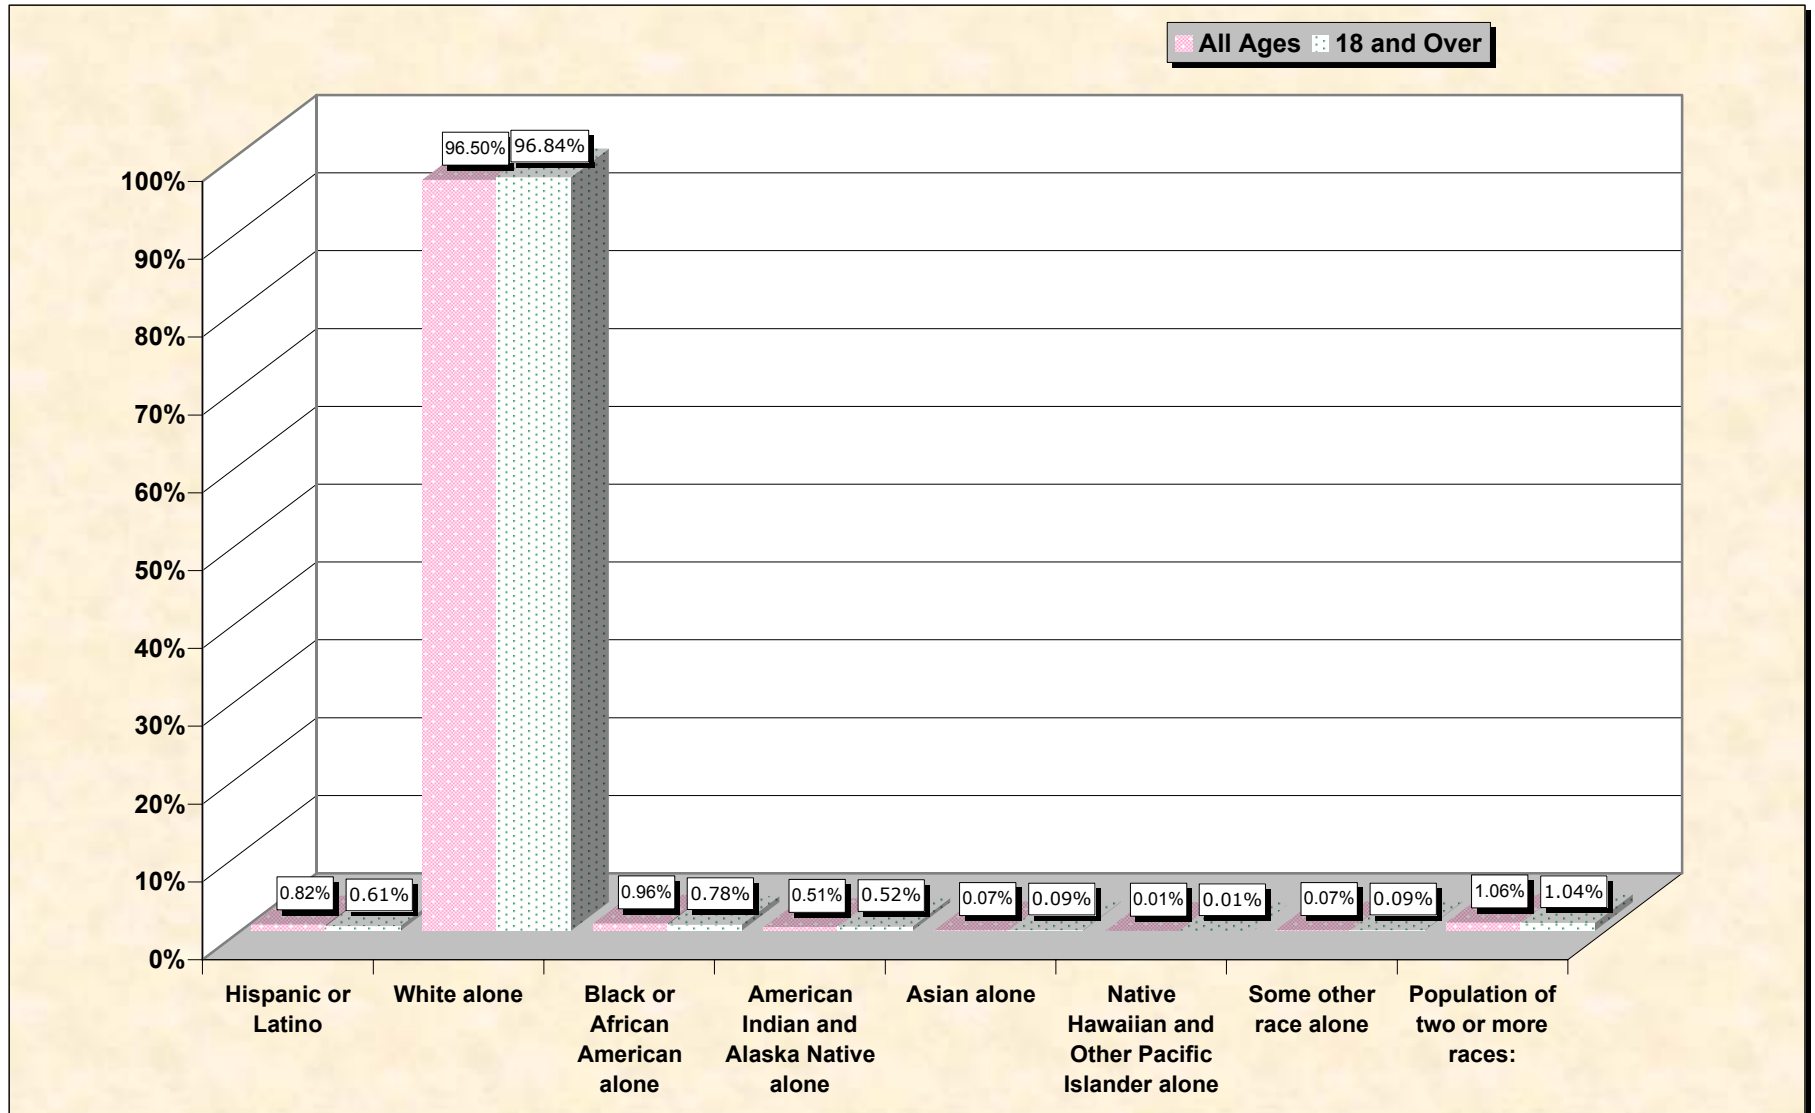

Population by Race or Ethnicity and Age

Randolph County, Arkansas

Data Set: Census 2000 Redistricting Data (Public Law 94-171) Summary File

www.fairdata2000.com

[3-Oct-02](#)

Hispanic or Latino, and not Hispanic by Race and Age Randolph County, Arkansas

Source: Data Set: Census 2000 Redistricting Data (Public Law 94-171) Summary File. PL2. HISPANIC OR LATINO, AND NOT HISPANIC OR LATINO BY RACE [73] - Universe: Total population; PL4. HISPANIC OR LATINO, AND NOT HISPANIC OR LATINO BY RACE FOR THE POPULATION 18 YEARS AND OVER [73] - Universe: Total population 18 years and over

Source: Data Set: Census 2000 Redistricting Data (Public Law 94-171) Summary File. PL2. HISPANIC OR LATINO, AND NOT HISPANIC OR LATINO BY RACE [73] - Universe: Total population

HISPANIC OR LATINO, AND NOT HISPANIC OR LATINO BY RACE FOR THE POPULATION 18 YEARS AND OVER

Source: Data Set: Census 2000 Redistricting Data (Public Law 94-171) Summary File. PL4. HISPANIC OR LATINO, AND NOT HISPANIC OR LATINO BY RACE FOR THE POPULATION 18 YEARS AND OVER [73] - Universe: Total population 18 years and over