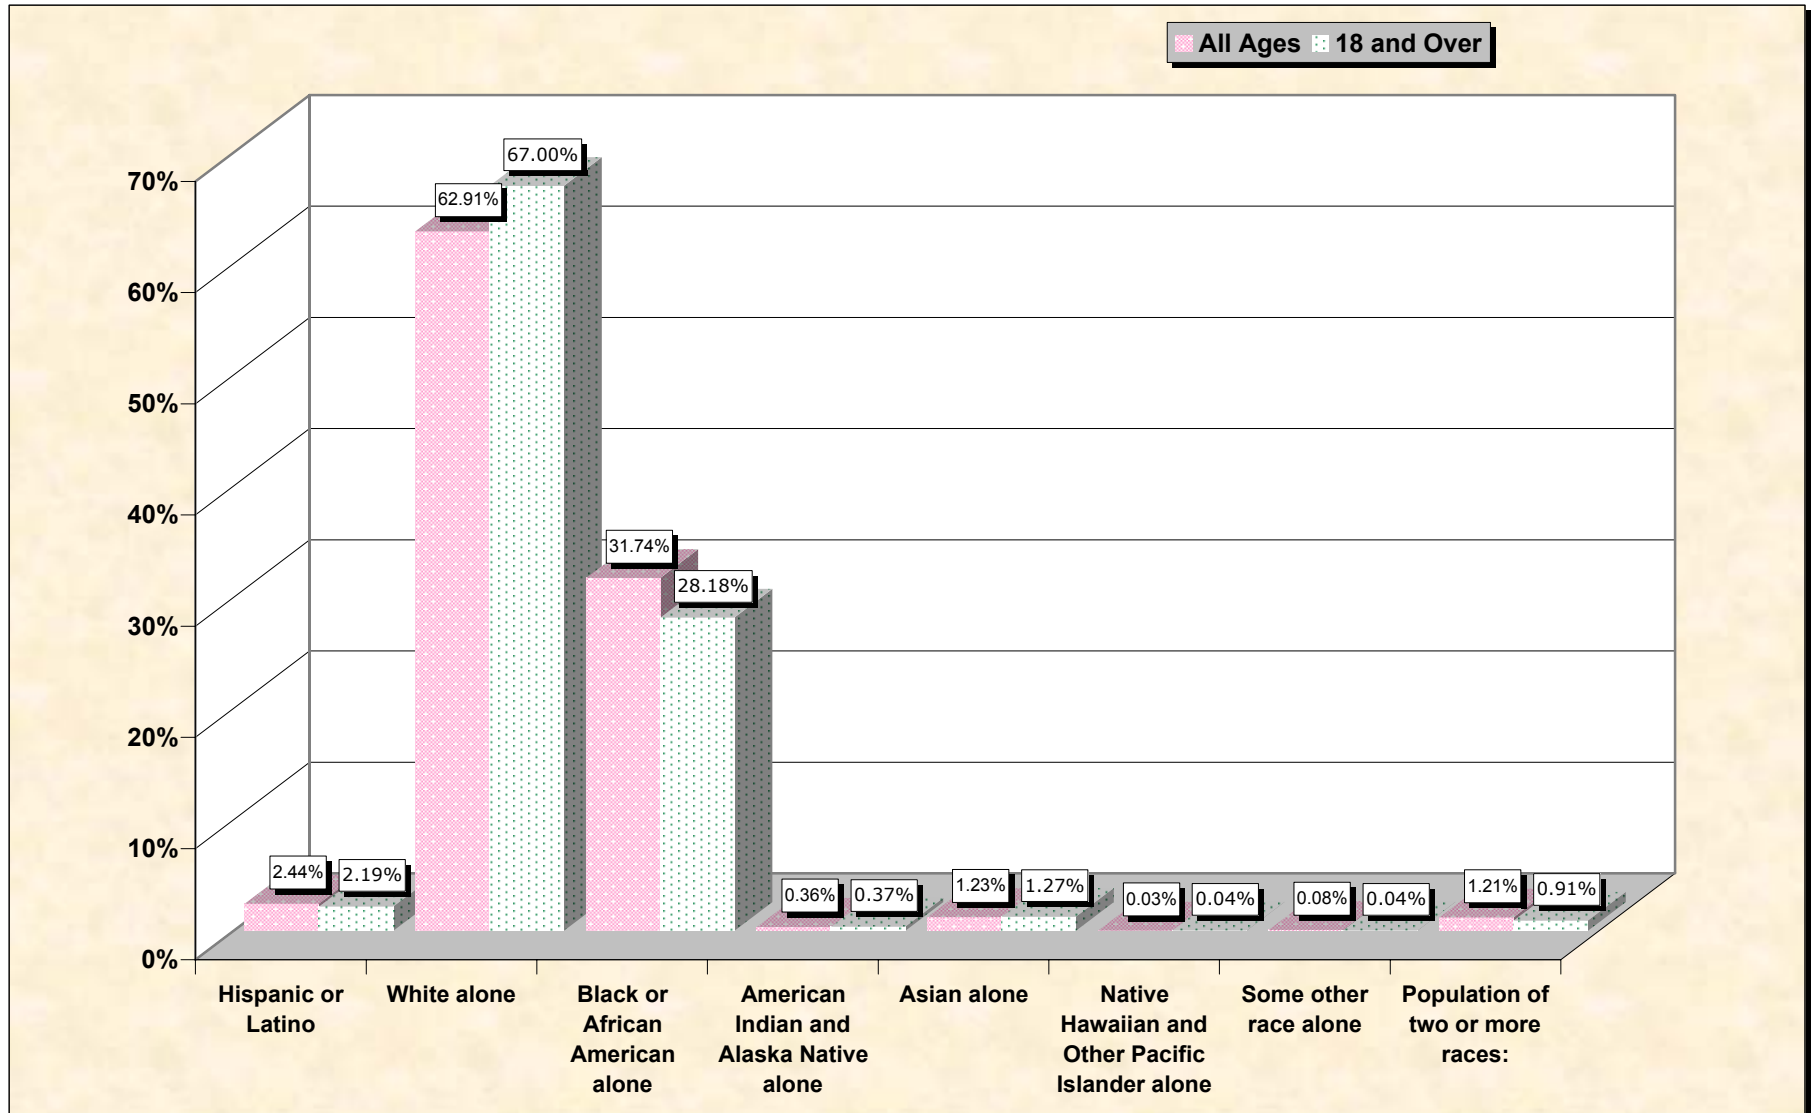

Hispanic or Latino, and not Hispanic by Race and Age Pulaski County, Arkansas

Source: Data Set: Census 2000 Redistricting Data (Public Law 94-171) Summary File. PL2. HISPANIC OR LATINO, AND NOT HISPANIC OR LATINO BY RACE [73] - Universe: Total population; PL4. HISPANIC OR LATINO, AND NOT HISPANIC OR LATINO BY RACE FOR THE POPULATION 18 YEARS AND OVER [73] - Universe: Total population 18 years and over