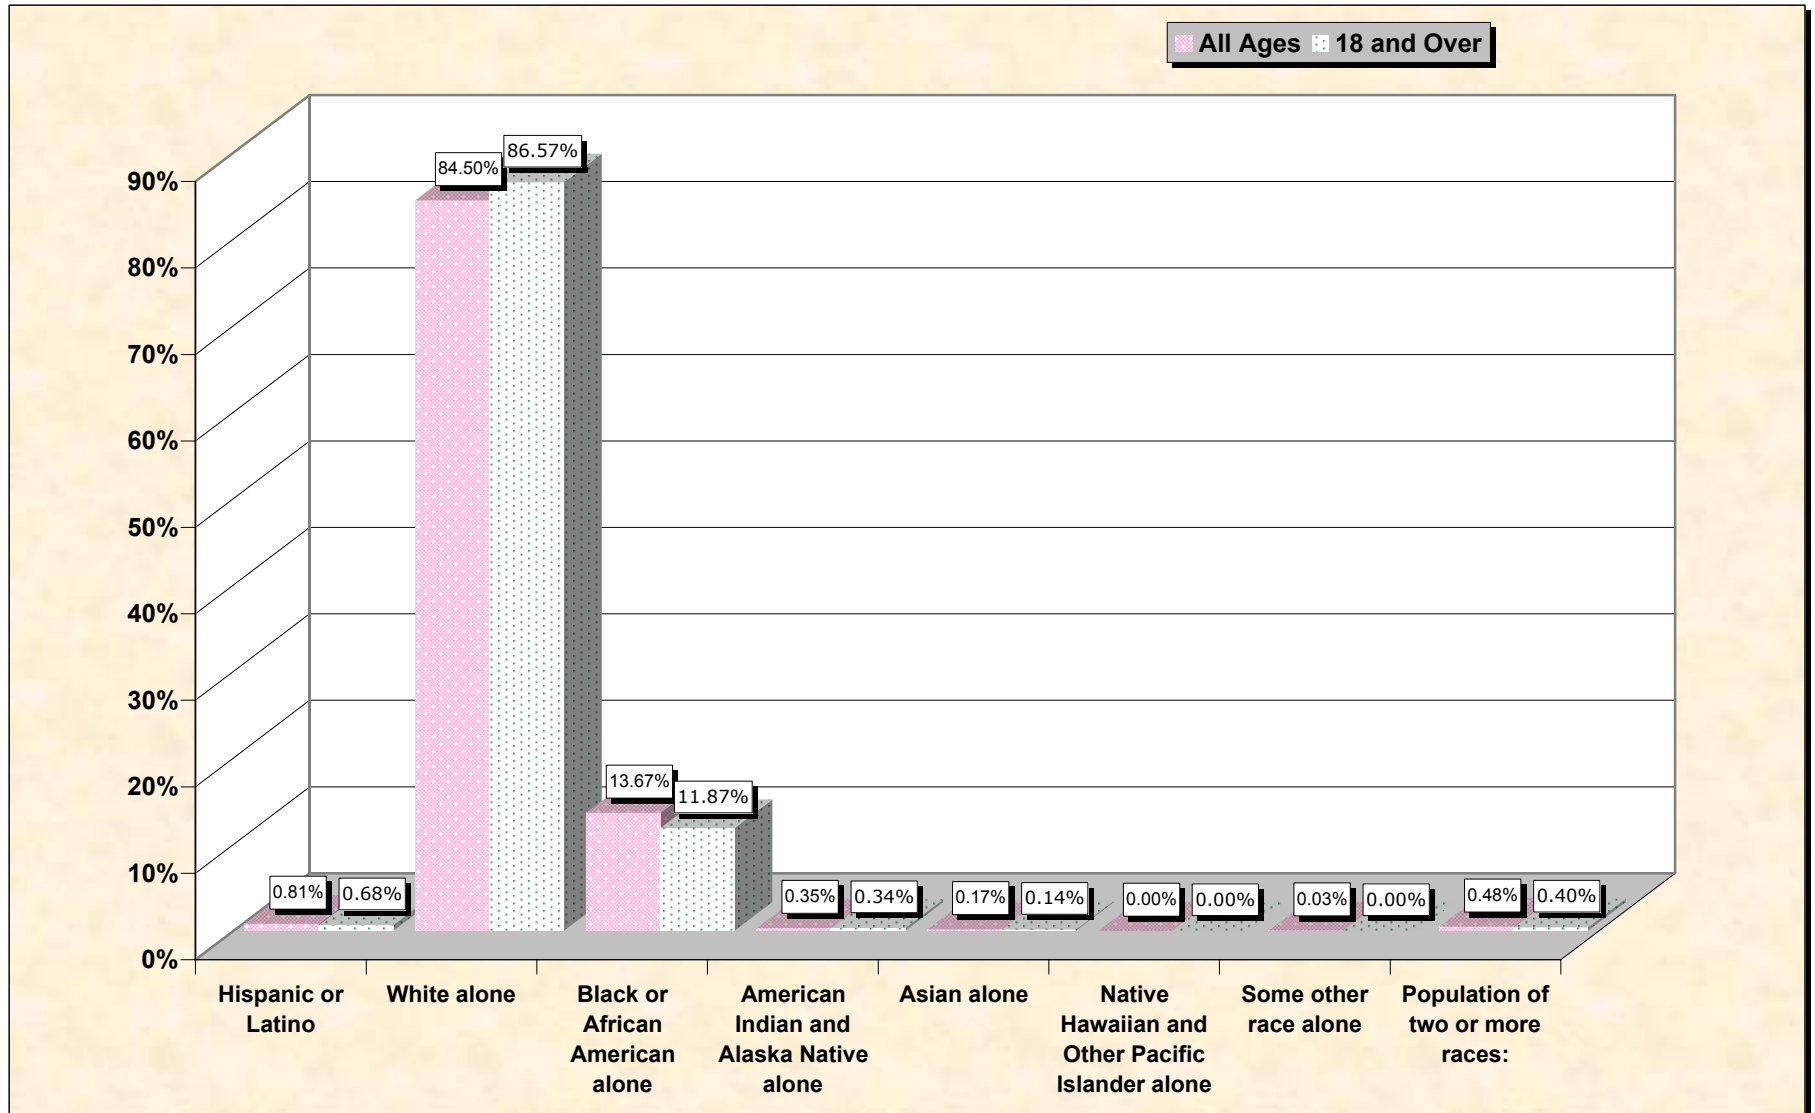

Population by Race or Ethnicity and Age

Prairie County, Arkansas

Data Set: Census 2000 Redistricting Data (Public Law 94-171) Summary File

www.fairdata2000.com

[3-Oct-02](#)

Hispanic or Latino, and not Hispanic by Race and Age Prairie County, Arkansas

Source: Data Set: Census 2000 Redistricting Data (Public Law 94-171) Summary File. PL2. HISPANIC OR LATINO, AND NOT HISPANIC OR LATINO BY RACE [73] - Universe: Total population; PL4. HISPANIC OR LATINO, AND NOT HISPANIC OR LATINO BY RACE FOR THE POPULATION 18 YEARS AND OVER [73] - Universe: Total population 18 years and over

source data for chart

HISPANIC OR LATINO, AND NOT HISPANIC OR LATINO BY RACE

	Prairie County, Arkansas
Total:	9,539
Hispanic or Latino	77
Not Hispanic or Latino:	9,462
Population of one race:	9,416
White alone	8,060
Black or African American alone	1,304
American Indian and Alaska Native alone	33
Asian alone	16
Native Hawaiian and Other Pacific Islander alone	0
Some other race alone	3
Population of two or more races:	46

Source: Data Set: Census 2000 Redistricting Data (Public Law 94-171) Summary File. PL2. HISPANIC OR LATINO, AND NOT HISPANIC OR LATINO BY RACE [73] - Universe: Total population

HISPANIC OR LATINO, AND NOT HISPANIC OR LATINO BY RACE FOR THE POPULATION 18 YEARS AND OVER