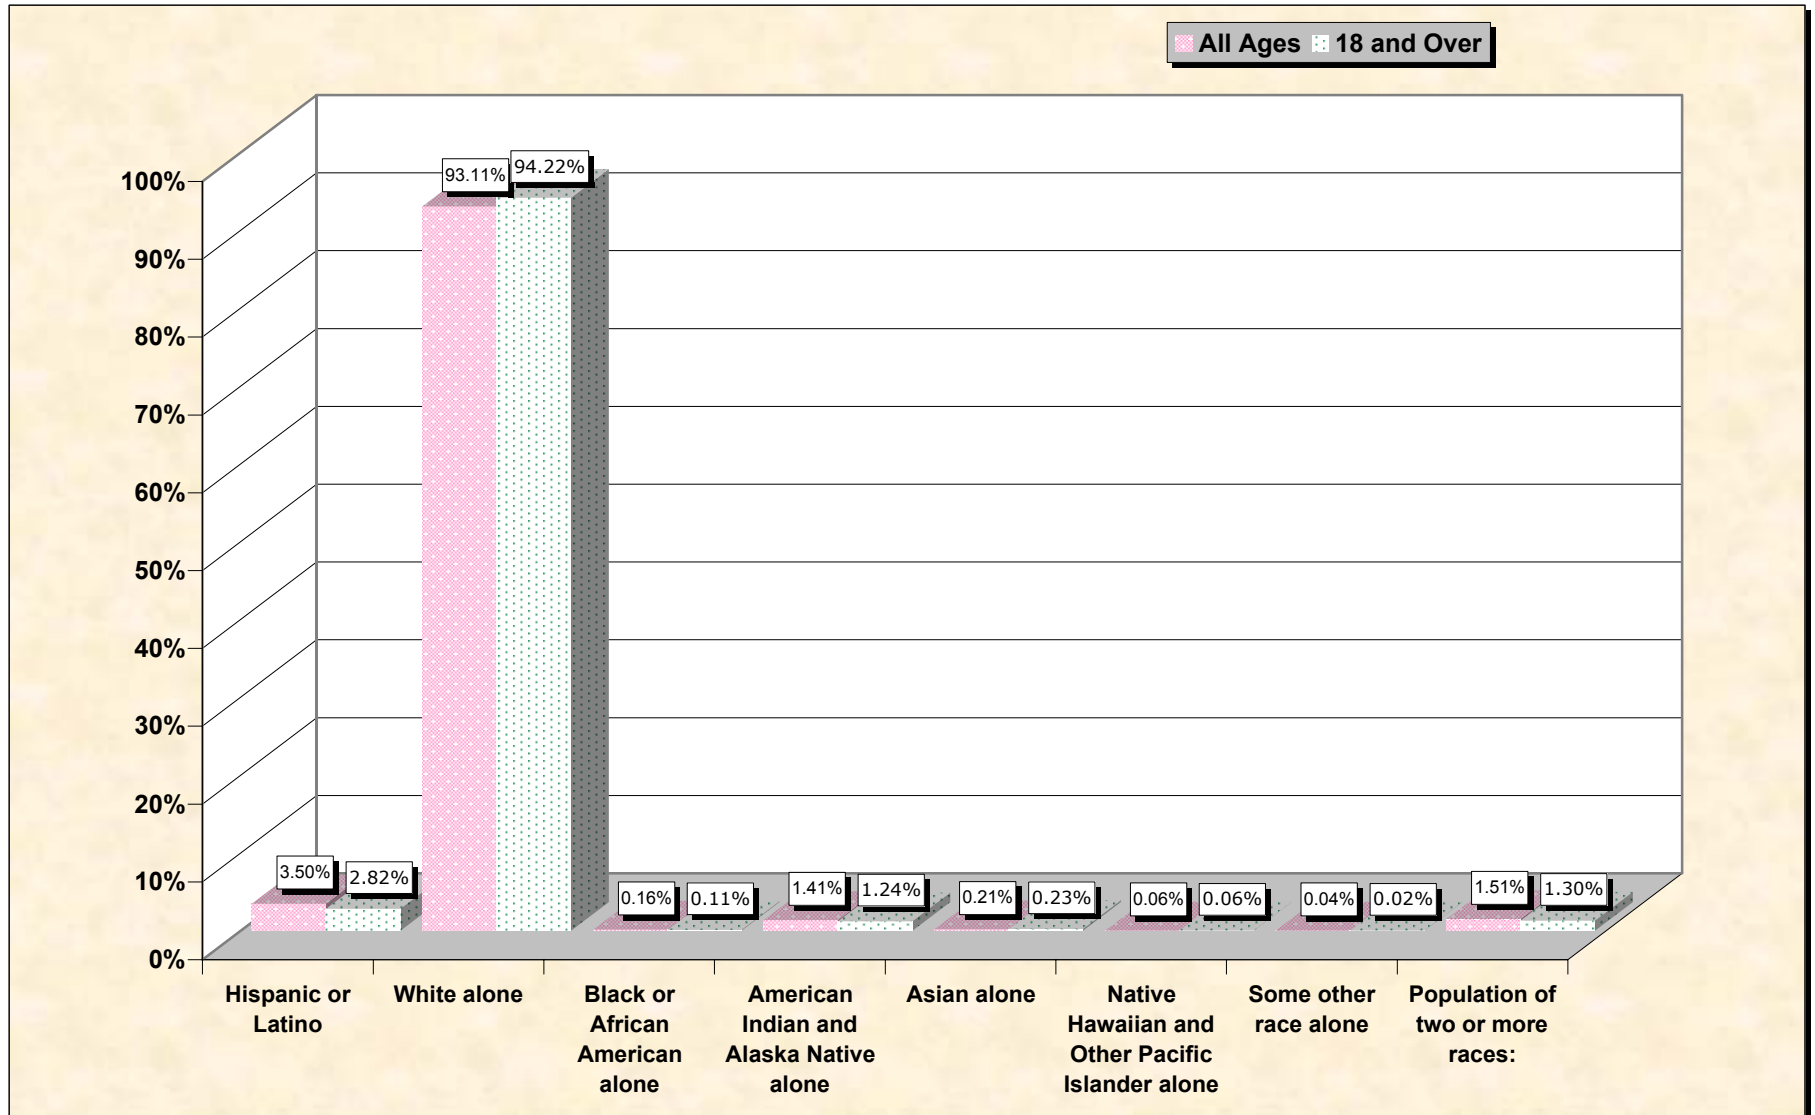

Population by Race or Ethnicity and Age

Polk County, Arkansas

Data Set: Census 2000 Redistricting Data (Public Law 94-171) Summary File

www.fairdata2000.com

[3-Oct-02](#)

Hispanic or Latino, and not Hispanic by Race and Age Polk County, Arkansas

Source: Data Set: Census 2000 Redistricting Data (Public Law 94-171) Summary File. PL2. HISPANIC OR LATINO, AND NOT HISPANIC OR LATINO BY RACE [73] - Universe: Total population; PL4. HISPANIC OR LATINO, AND NOT HISPANIC OR LATINO BY RACE FOR THE POPULATION 18 YEARS AND OVER [73] - Universe: Total population 18 years and over

Source: Data Set: Census 2000 Redistricting Data (Public Law 94-171) Summary File. PL2. HISPANIC OR LATINO, AND NOT HISPANIC OR LATINO BY RACE [73] - Universe: Total population

HISPANIC OR LATINO, AND NOT HISPANIC OR LATINO BY RACE FOR THE POPULATION 18 YEARS AND OVER

Source: Data Set: Census 2000 Redistricting Data (Public Law 94-171) Summary File. PL4. HISPANIC OR LATINO, AND NOT HISPANIC OR LATINO BY RACE FOR THE POPULATION 18 YEARS AND OVER [73] - Universe: Total population 18 years and over