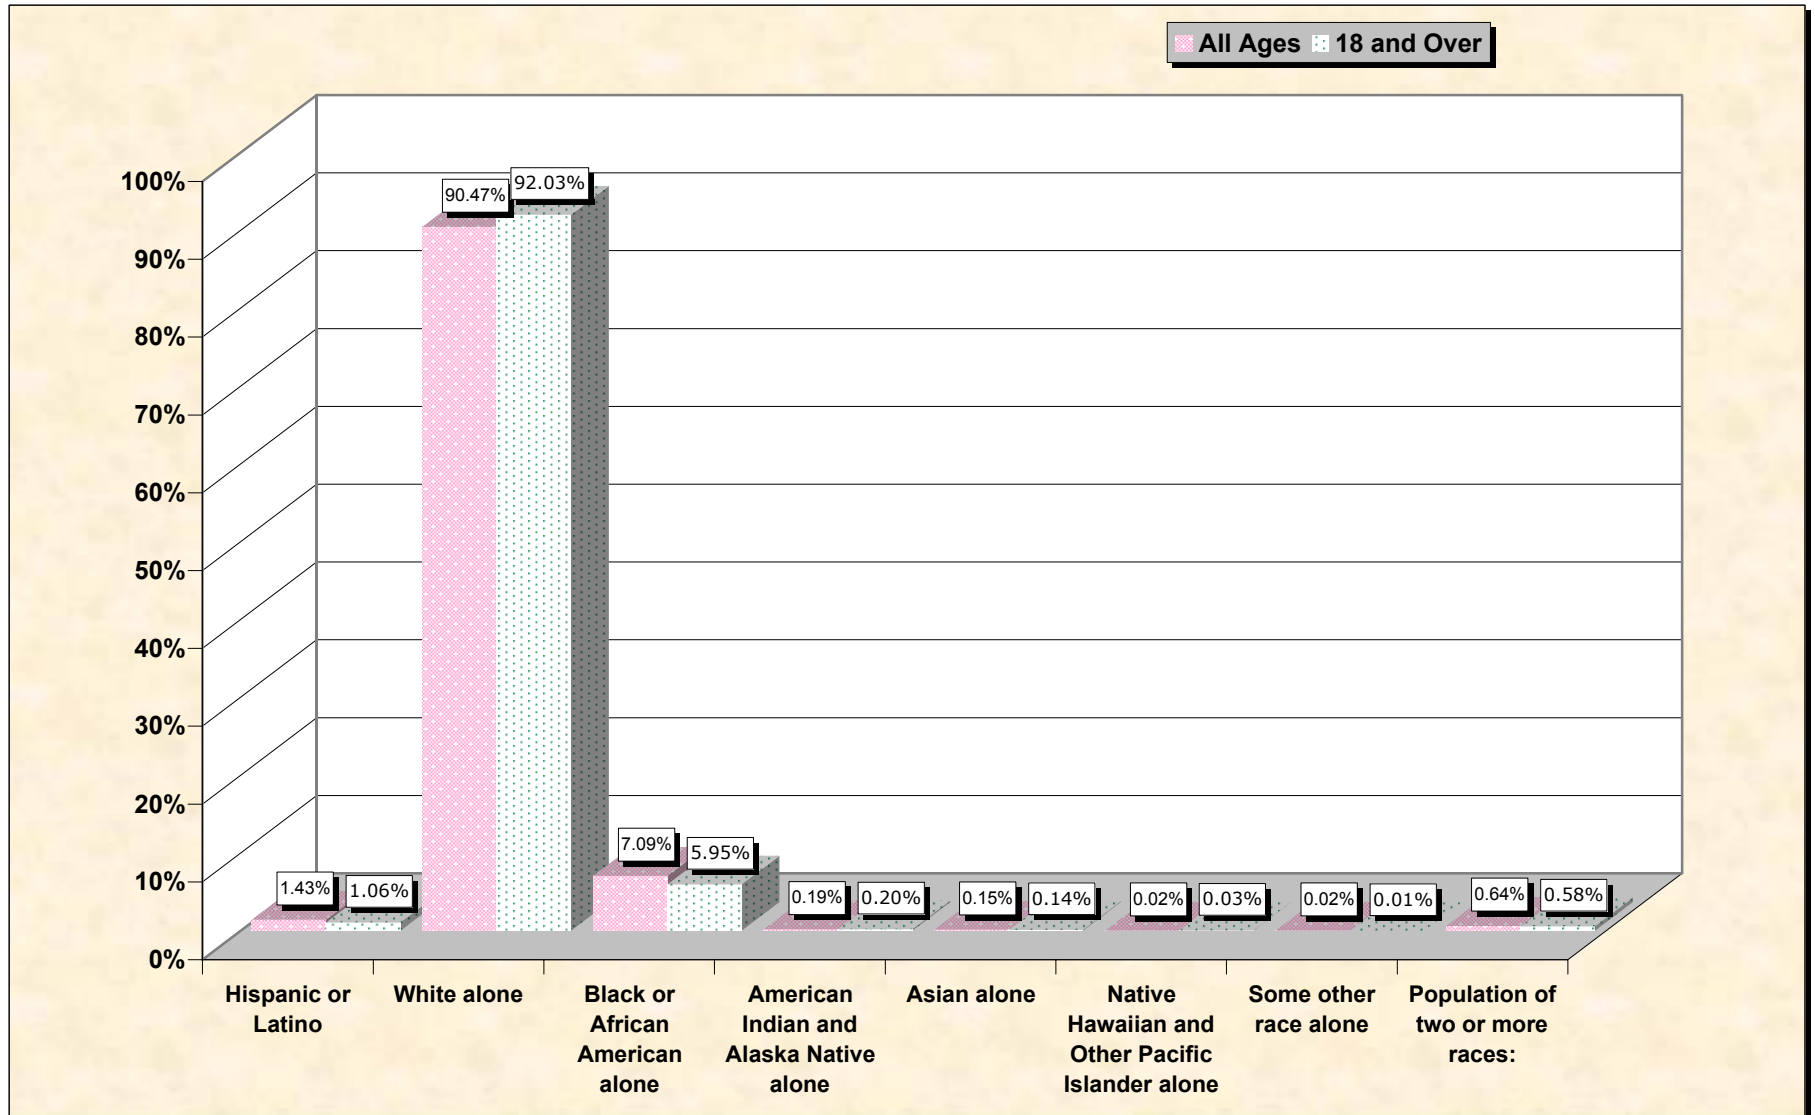

Population by Race or Ethnicity and Age

Poinsett County, Arkansas

Data Set: Census 2000 Redistricting Data (Public Law 94-171) Summary File

www.fairdata2000.com

[3-Oct-02](#)

Hispanic or Latino, and not Hispanic by Race and Age Poinsett County, Arkansas

Source: Data Set: Census 2000 Redistricting Data (Public Law 94-171) Summary File. PL2. HISPANIC OR LATINO, AND NOT HISPANIC OR LATINO BY RACE [73] - Universe: Total population; PL4. HISPANIC OR LATINO, AND NOT HISPANIC OR LATINO BY RACE FOR THE POPULATION 18 YEARS AND OVER [73] - Universe: Total population 18 years and over

source data for chart

HISPANIC OR LATINO, AND NOT HISPANIC OR LATINO BY RACE

	Poinsett County, Arkansas
Total:	25,614
Hispanic or Latino	366
Not Hispanic or Latino:	25,248
Population of one race:	25,085
White alone	23,172
Black or African American alone	1,815
American Indian and Alaska Native alone	48
Asian alone	39
Native Hawaiian and Other Pacific Islander alone	5
Some other race alone	6
Population of two or more races:	163

Source: Data Set: Census 2000 Redistricting Data (Public Law 94-171) Summary File. PL2. HISPANIC OR LATINO, AND NOT HISPANIC OR LATINO BY RACE [73] - Universe: Total population

HISPANIC OR LATINO, AND NOT HISPANIC OR LATINO BY RACE FOR THE POPULATION 18 YEARS AND OVER