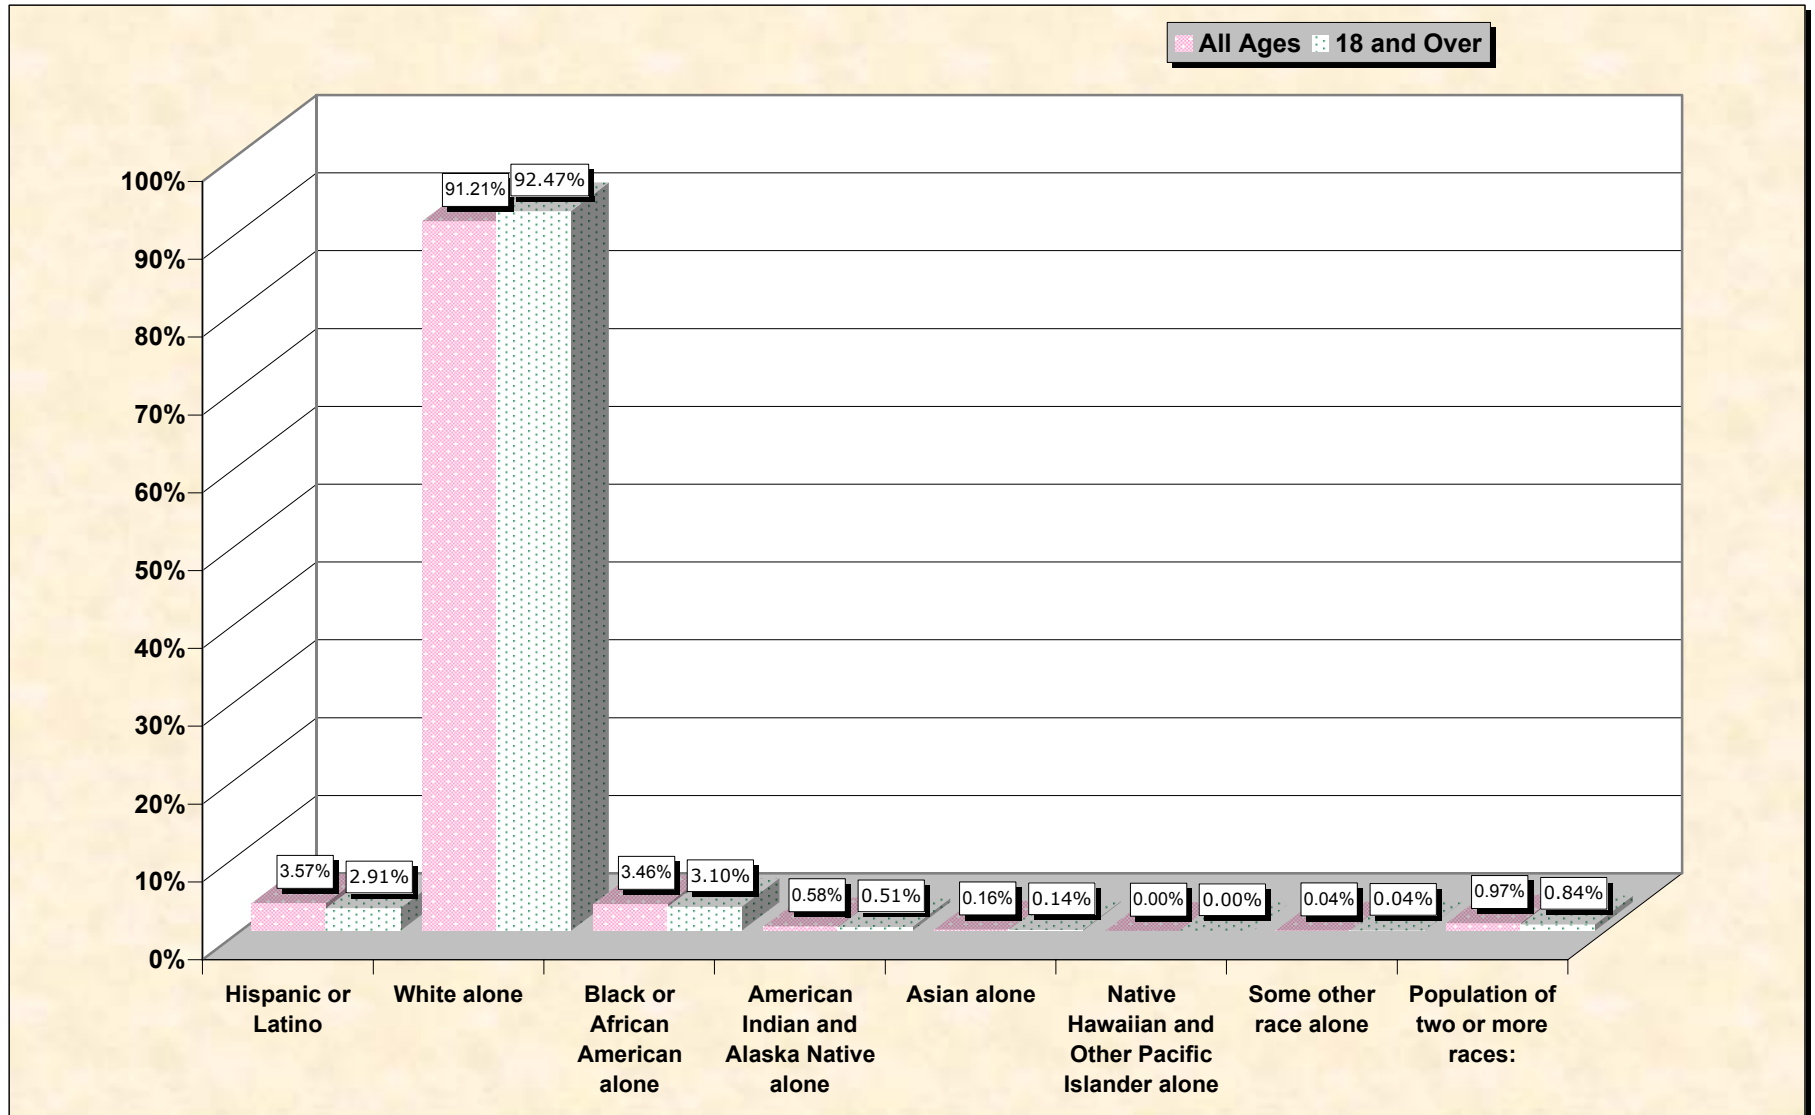

Population by Race or Ethnicity and Age

Pike County, Arkansas

Data Set: Census 2000 Redistricting Data (Public Law 94-171) Summary File

www.fairdata2000.com

[3-Oct-02](#)

Hispanic or Latino, and not Hispanic by Race and Age Pike County, Arkansas

Source: Data Set: Census 2000 Redistricting Data (Public Law 94-171) Summary File. PL2. HISPANIC OR LATINO, AND NOT HISPANIC OR LATINO BY RACE [73] - Universe: Total population; PL4. HISPANIC OR LATINO, AND NOT HISPANIC OR LATINO BY RACE FOR THE POPULATION 18 YEARS AND OVER [73] - Universe: Total population 18 years and over

source data for chart

HISPANIC OR LATINO, AND NOT HISPANIC OR LATINO BY RACE

	Pike County, Arkansas
Total:	11,303
Hispanic or Latino	403
Not Hispanic or Latino:	10,900
Population of one race:	10,790
White alone	10,310
Black or African American alone	391
American Indian and Alaska Native alone	66
Asian alone	18
Native Hawaiian and Other Pacific Islander alone	0
Some other race alone	5
Population of two or more races:	110

Source: Data Set: Census 2000 Redistricting Data (Public Law 94-171) Summary File. PL2. HISPANIC OR LATINO, AND NOT HISPANIC OR LATINO BY RACE [73] - Universe: Total population

HISPANIC OR LATINO, AND NOT HISPANIC OR LATINO BY RACE FOR THE POPULATION 18 YEARS AND OVER