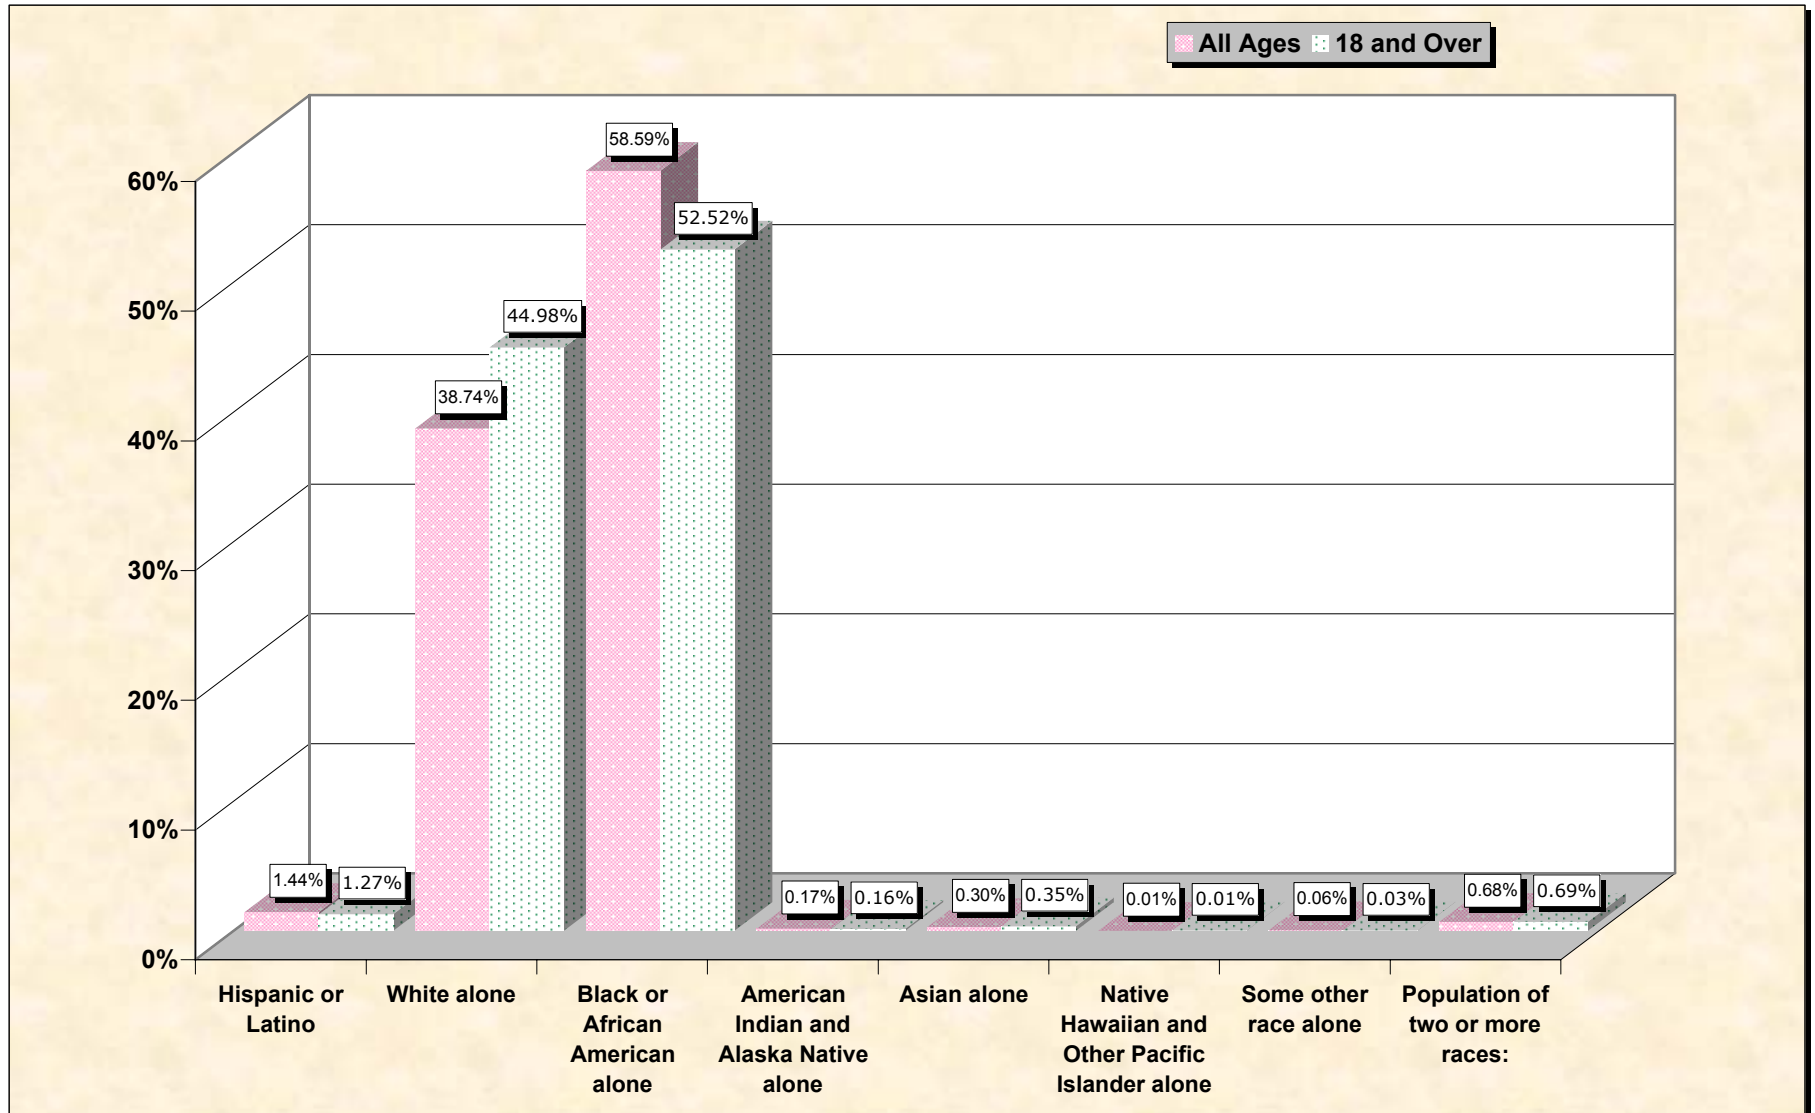

# Population by Race or Ethnicity and Age

# Hispanic or Latino, and not Hispanic by Race and Age Phillips County, Arkansas

Source: Data Set: Census 2000 Redistricting Data (Public Law 94-171) Summary File. PL2. HISPANIC OR LATINO, AND NOT HISPANIC OR LATINO BY RACE [73] - Universe: Total population; PL4. HISPANIC OR LATINO, AND NOT HISPANIC OR LATINO BY RACE FOR THE POPULATION 18 YEARS AND OVER [73] - Universe: Total population 18 years and over

**source data for chart**

**HISPANIC OR LATINO, AND NOT HISPANIC OR LATINO BY RACE**

	<b>Phillips County, Arkansas</b>
Total:	26,445
Hispanic or Latino	382
Not Hispanic or Latino:	26,063
Population of one race:	25,883
White alone	10,245
Black or African American alone	15,495
American Indian and Alaska Native alone	45
Asian alone	80
Native Hawaiian and Other Pacific Islander alone	2
Some other race alone	16
Population of two or more races:	180

Source: Data Set: Census 2000 Redistricting Data (Public Law 94-171) Summary File. PL2. HISPANIC OR LATINO, AND NOT HISPANIC OR LATINO BY RACE [73] - Universe: Total population

**HISPANIC OR LATINO, AND NOT HISPANIC OR LATINO BY RACE FOR THE POPULATION 18 YEARS AND OVER**