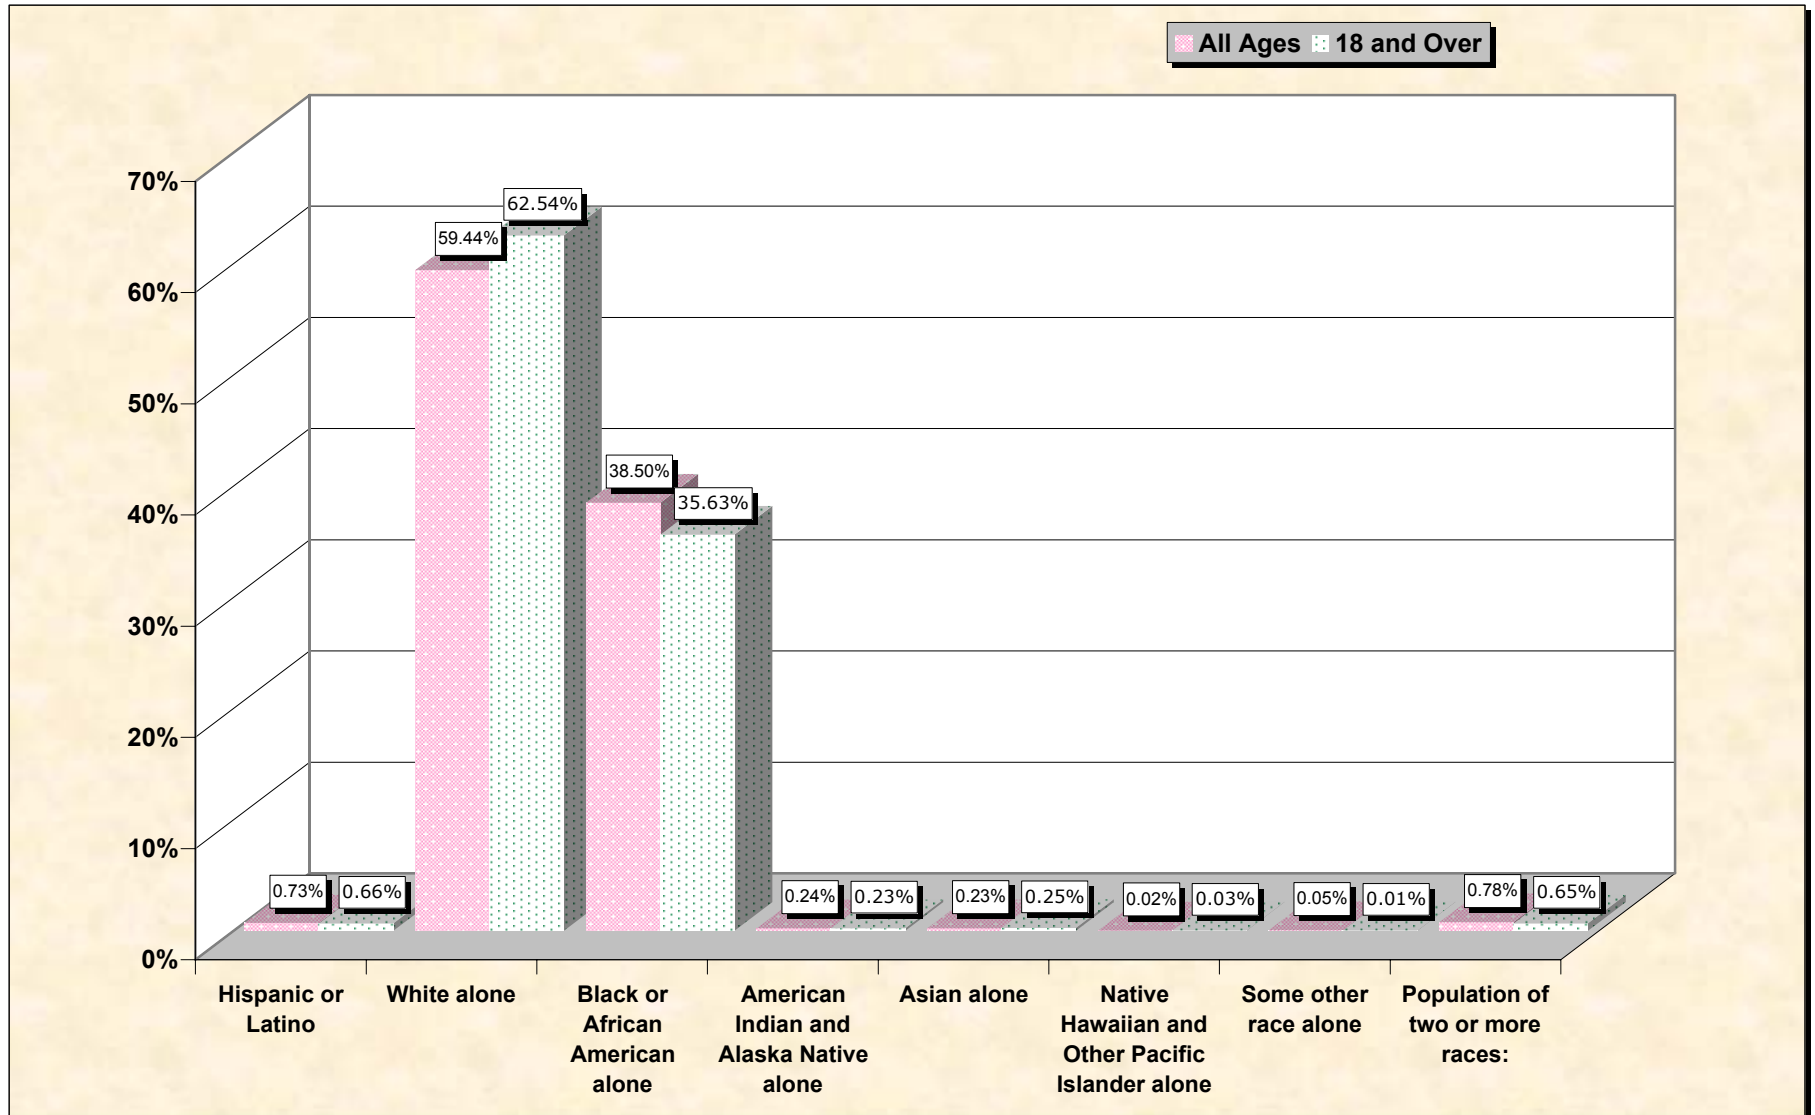

Population by Race or Ethnicity and Age

Ouachita County, Arkansas

Data Set: Census 2000 Redistricting Data (Public Law 94-171) Summary File

www.fairdata2000.com

[3-Oct-02](#)

Hispanic or Latino, and not Hispanic by Race and Age Ouachita County, Arkansas

Source: Data Set: Census 2000 Redistricting Data (Public Law 94-171) Summary File. PL2. HISPANIC OR LATINO, AND NOT HISPANIC OR LATINO BY RACE [73] - Universe: Total population; PL4. HISPANIC OR LATINO, AND NOT HISPANIC OR LATINO BY RACE FOR THE POPULATION 18 YEARS AND OVER [73] - Universe: Total population 18 years and over

source data for chart

HISPANIC OR LATINO, AND NOT HISPANIC OR LATINO BY RACE

| | Ouachita County, Arkansas |
|--|--------------------------------------|
| Total: | 28,790 |
| Hispanic or Latino | 210 |
| Not Hispanic or Latino: | 28,580 |
| Population of one race: | 28,355 |
| White alone | 17,114 |
| Black or African American alone | 11,084 |
| American Indian and Alaska Native alone | 69 |
| Asian alone | 67 |
| Native Hawaiian and Other Pacific Islander alone | 7 |
| Some other race alone | 14 |
| Population of two or more races: | 225 |

Source: Data Set: Census 2000 Redistricting Data (Public Law 94-171) Summary File. PL2. HISPANIC OR LATINO, AND NOT HISPANIC OR LATINO BY RACE [73] -
Universe: Total population

HISPANIC OR LATINO, AND NOT HISPANIC OR LATINO BY RACE FOR THE POPULATION 18 YEARS AND OVER