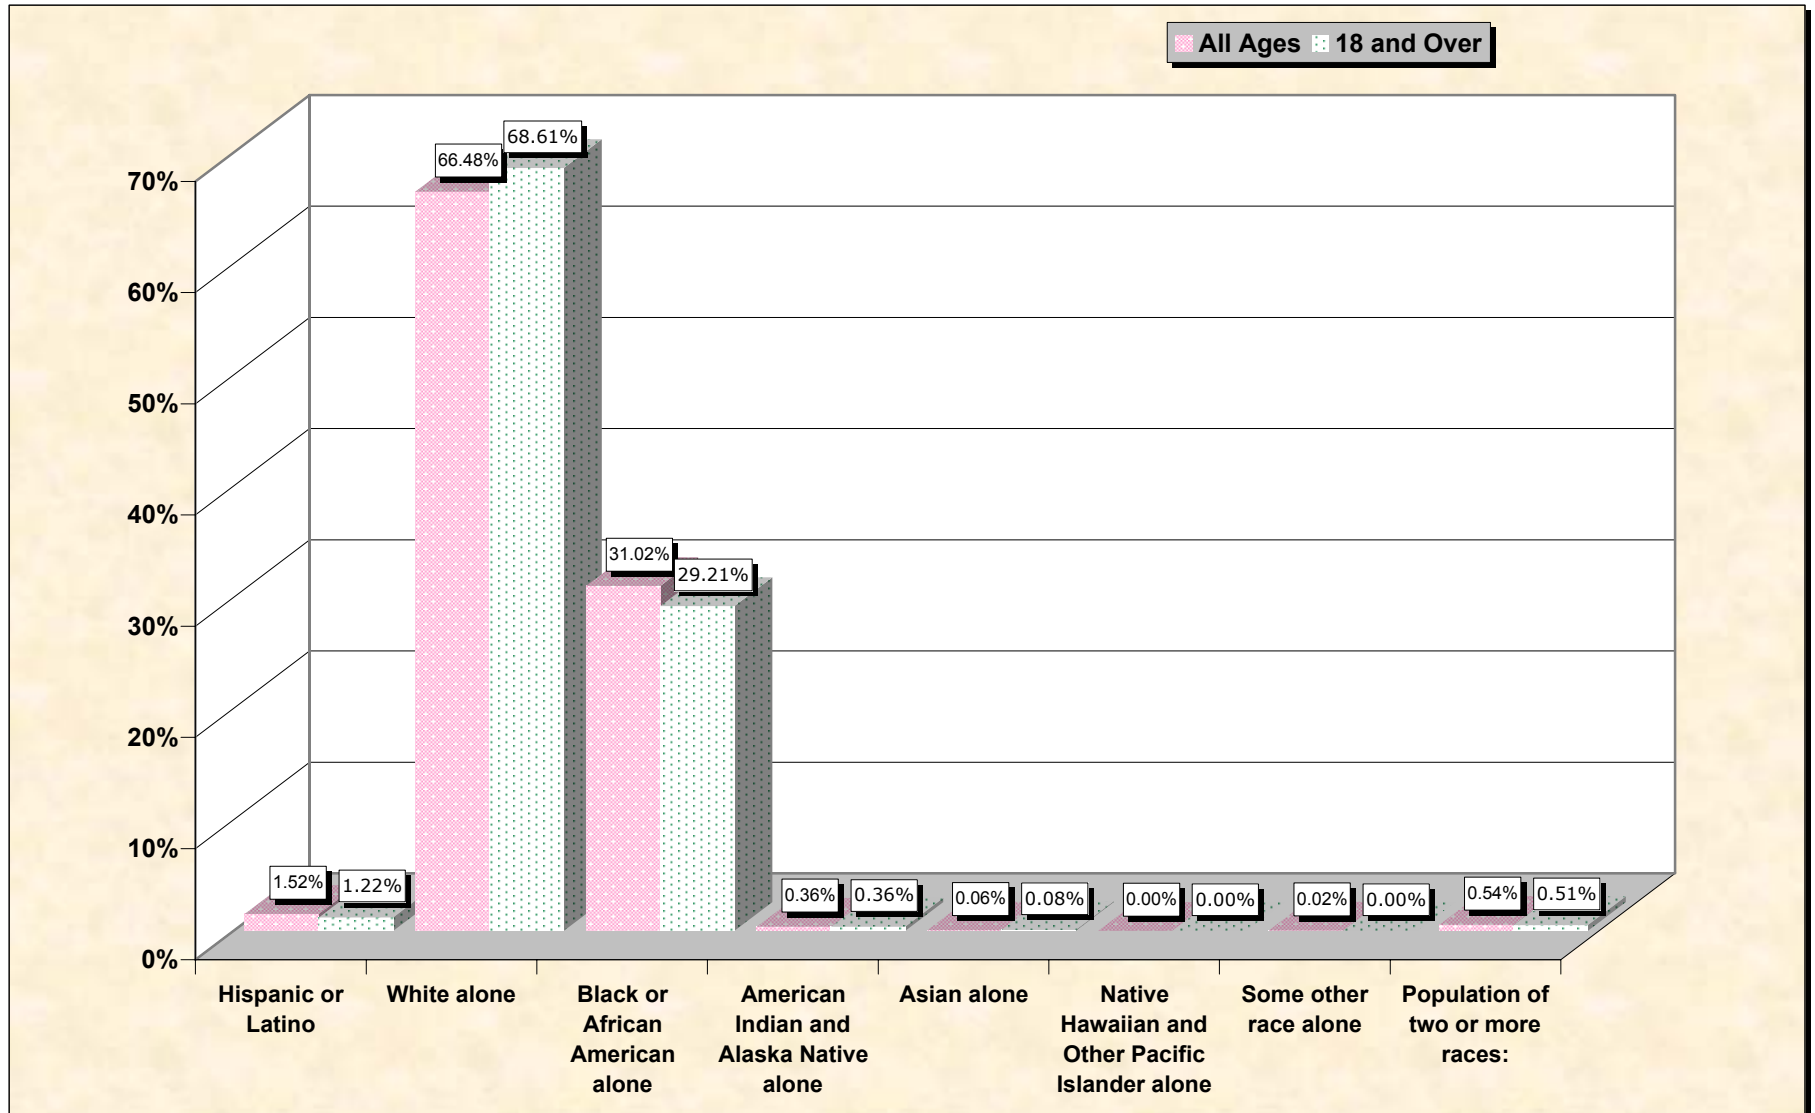

Population by Race or Ethnicity and Age

Nevada County, Arkansas

Data Set: Census 2000 Redistricting Data (Public Law 94-171) Summary File

www.fairdata2000.com

[3-Oct-02](#)

Hispanic or Latino, and not Hispanic by Race and Age Nevada County, Arkansas

Source: Data Set: Census 2000 Redistricting Data (Public Law 94-171) Summary File. PL2. HISPANIC OR LATINO, AND NOT HISPANIC OR LATINO BY RACE [73] - Universe: Total population; PL4. HISPANIC OR LATINO, AND NOT HISPANIC OR LATINO BY RACE FOR THE POPULATION 18 YEARS AND OVER [73] - Universe: Total population 18 years and over

source data for chart

HISPANIC OR LATINO, AND NOT HISPANIC OR LATINO BY RACE

	Nevada County, Arkansas
Total:	9,955
Hispanic or Latino	151
Not Hispanic or Latino:	9,804
Population of one race:	9,750
White alone	6,618
Black or African American alone	3,088
American Indian and Alaska Native alone	36
Asian alone	6
Native Hawaiian and Other Pacific Islander alone	0
Some other race alone	2
Population of two or more races:	54

Source: Data Set: Census 2000 Redistricting Data (Public Law 94-171) Summary File. PL2. HISPANIC OR LATINO, AND NOT HISPANIC OR LATINO BY RACE [73] - Universe: Total population

HISPANIC OR LATINO, AND NOT HISPANIC OR LATINO BY RACE FOR THE POPULATION 18 YEARS AND OVER