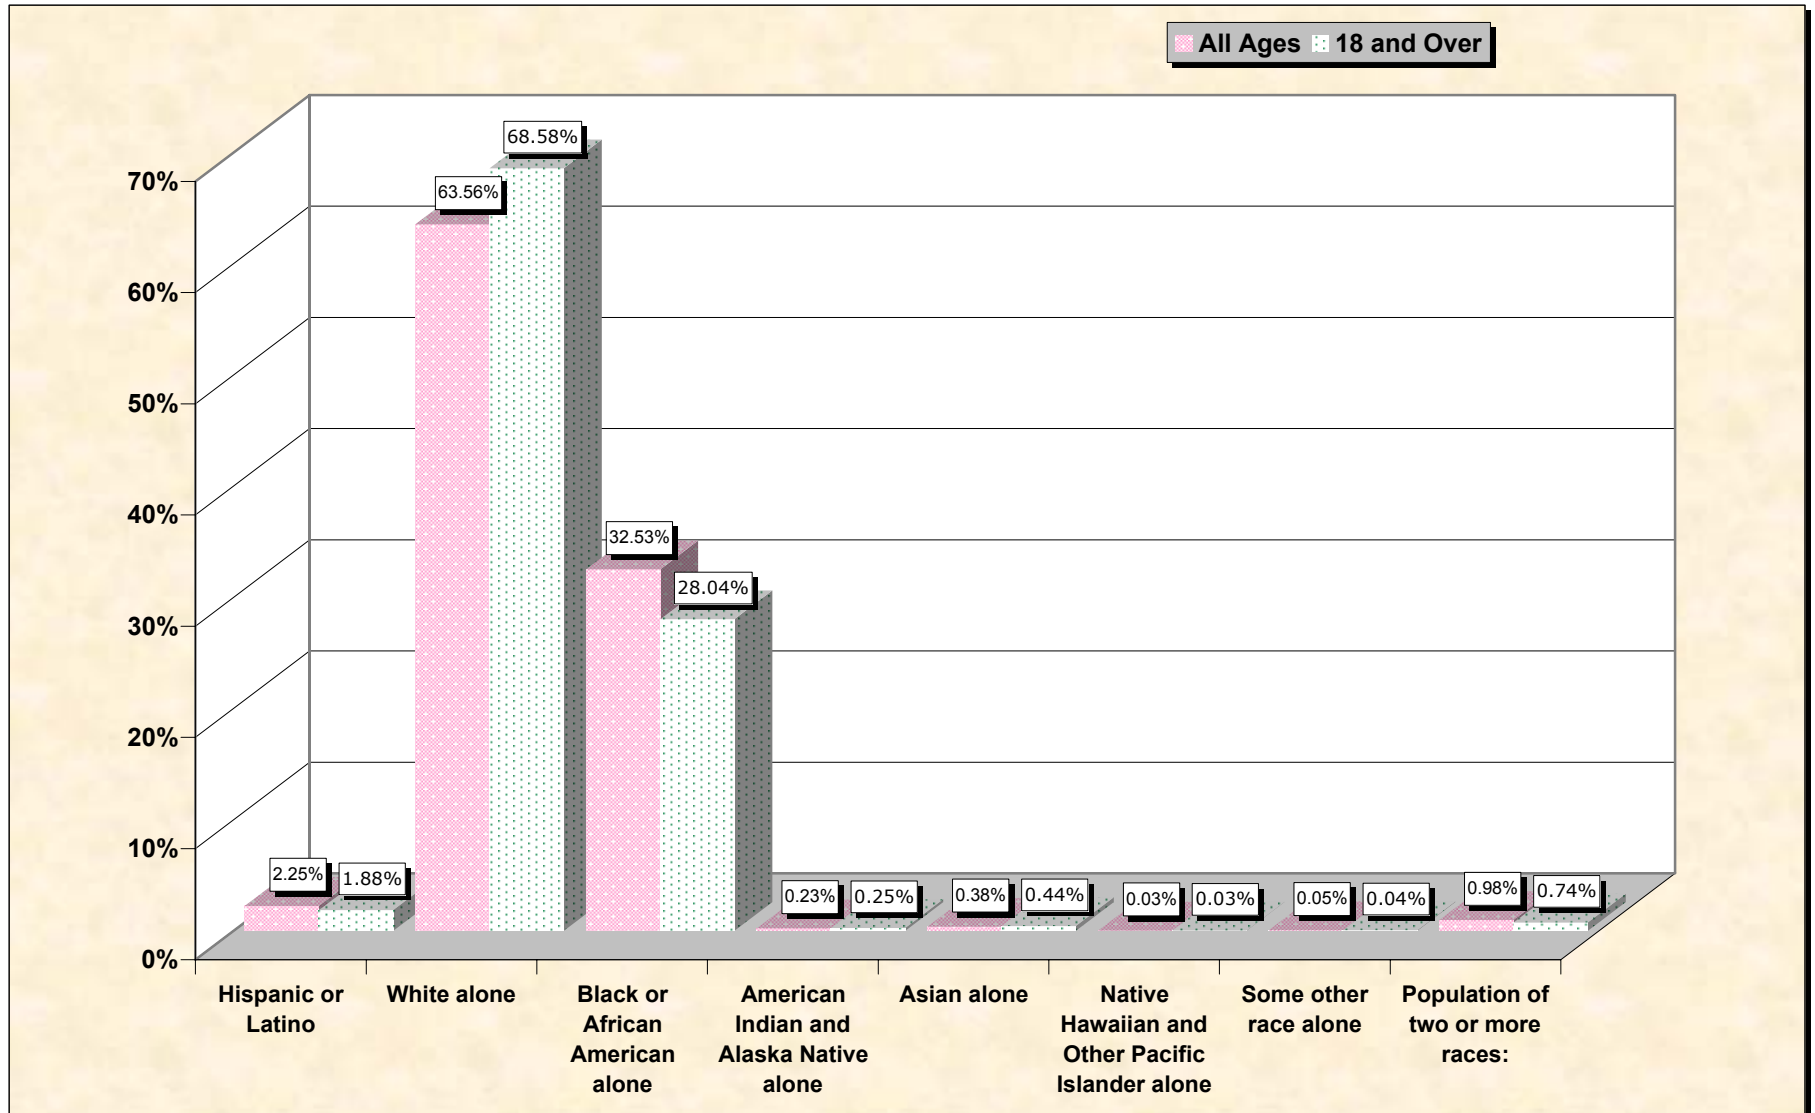

Population by Race or Ethnicity and Age

Mississippi County, Arkansas

Data Set: Census 2000 Redistricting Data (Public Law 94-171) Summary File

www.fairdata2000.com

[3-Oct-02](#)

Hispanic or Latino, and not Hispanic by Race and Age Mississippi County, Arkansas

Source: Data Set: Census 2000 Redistricting Data (Public Law 94-171) Summary File. PL2. HISPANIC OR LATINO, AND NOT HISPANIC OR LATINO BY RACE [73] - Universe: Total population; PL4. HISPANIC OR LATINO, AND NOT HISPANIC OR LATINO BY RACE FOR THE POPULATION 18 YEARS AND OVER [73] - Universe: Total population 18 years and over

source data for chart

HISPANIC OR LATINO, AND NOT HISPANIC OR LATINO BY RACE

	Mississippi County, Arkansas
Total:	51,979
Hispanic or Latino	1,169
Not Hispanic or Latino:	50,810
Population of one race:	50,301
White alone	33,037
Black or African American alone	16,909
American Indian and Alaska Native alone	121
Asian alone	195
Native Hawaiian and Other Pacific Islander alone	13
Some other race alone	26
Population of two or more races:	509

Source: Data Set: Census 2000 Redistricting Data (Public Law 94-171) Summary File. PL2. HISPANIC OR LATINO, AND NOT HISPANIC OR LATINO BY RACE [73] - Universe: Total population

HISPANIC OR LATINO, AND NOT HISPANIC OR LATINO BY RACE FOR THE POPULATION 18 YEARS AND OVER