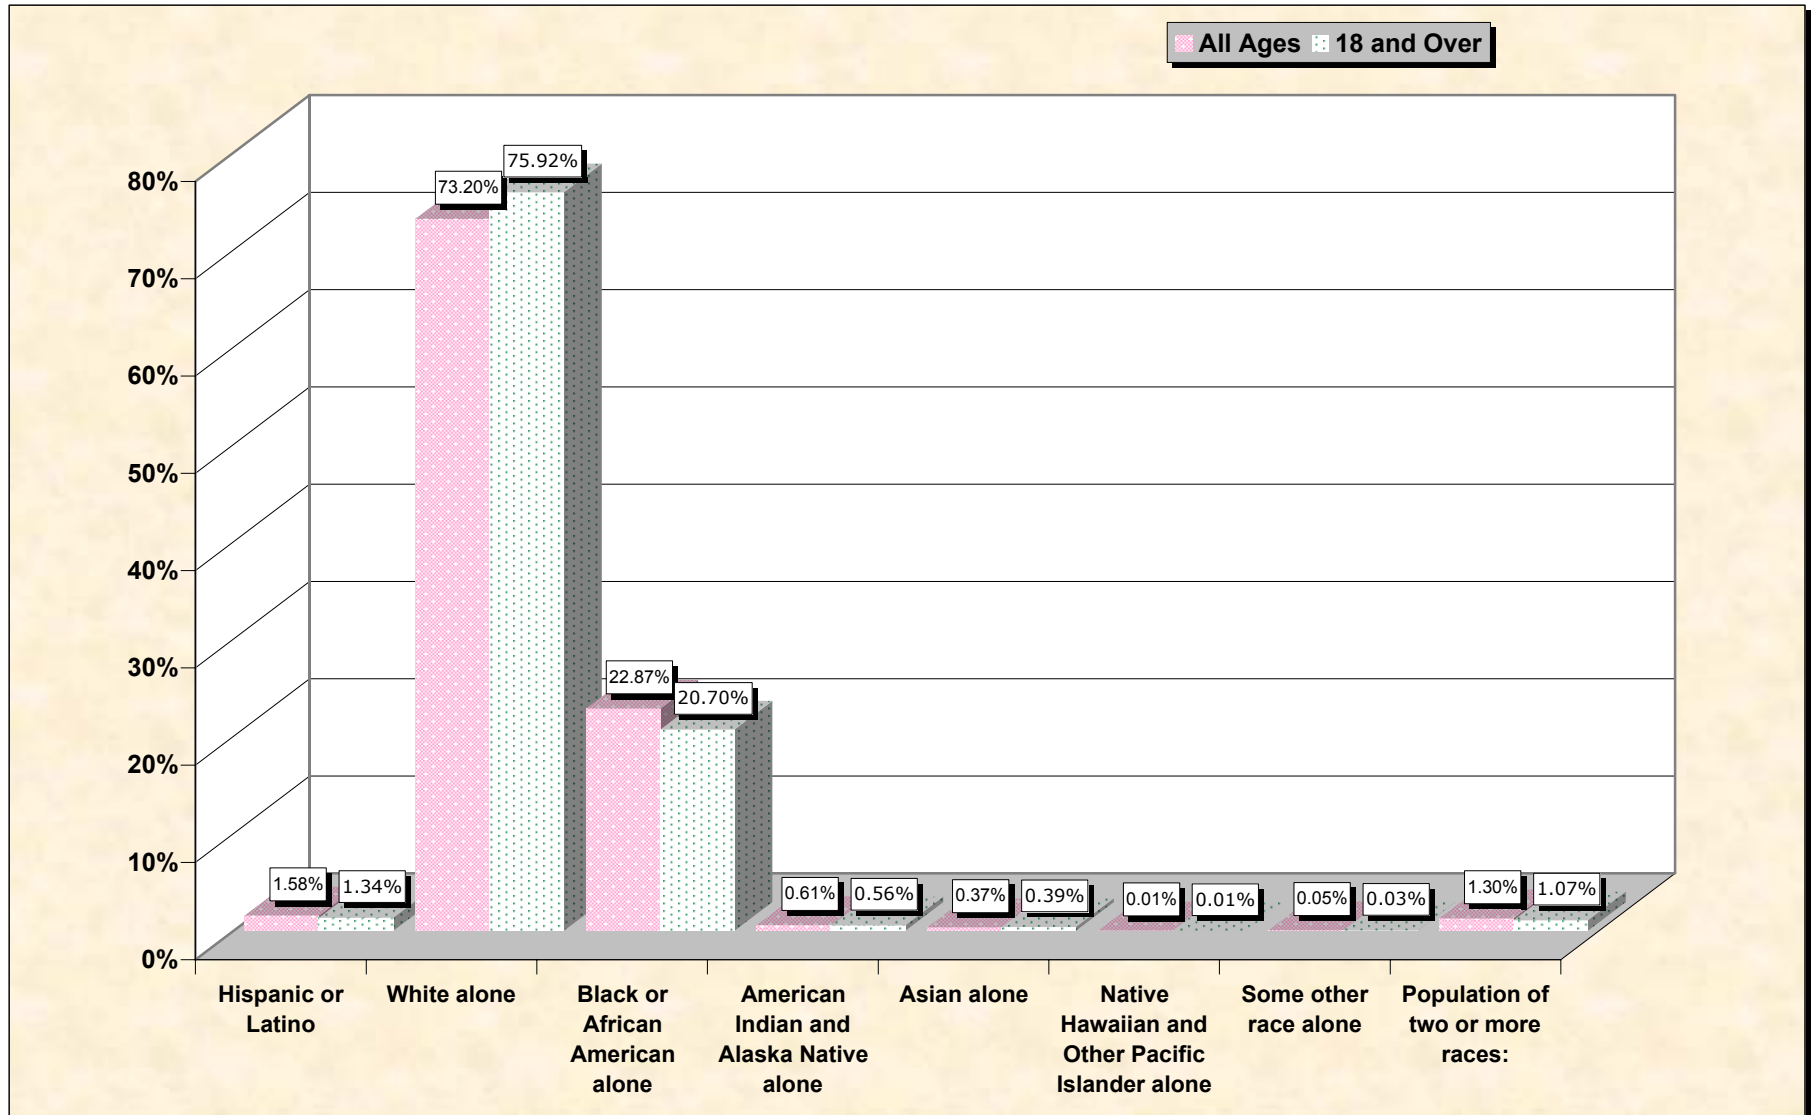

# Population by Race or Ethnicity and Age

# Hispanic or Latino, and not Hispanic by Race and Age Miller County, Arkansas

Source: Data Set: Census 2000 Redistricting Data (Public Law 94-171) Summary File. PL2. HISPANIC OR LATINO, AND NOT HISPANIC OR LATINO BY RACE [73] - Universe: Total population; PL4. HISPANIC OR LATINO, AND NOT HISPANIC OR LATINO BY RACE FOR THE POPULATION 18 YEARS AND OVER [73] - Universe: Total population 18 years and over

**source data for chart**

**HISPANIC OR LATINO, AND NOT HISPANIC OR LATINO BY RACE**

	<b>Miller County, Arkansas</b>
Total:	40,443
Hispanic or Latino	641
Not Hispanic or Latino:	39,802
Population of one race:	39,277
White alone	29,606
Black or African American alone	9,250
American Indian and Alaska Native alone	245
Asian alone	150
Native Hawaiian and Other Pacific Islander alone	6
Some other race alone	20
Population of two or more races:	525

Source: Data Set: Census 2000 Redistricting Data (Public Law 94-171) Summary File. PL2. HISPANIC OR LATINO, AND NOT HISPANIC OR LATINO BY RACE [73] - Universe: Total population

**HISPANIC OR LATINO, AND NOT HISPANIC OR LATINO BY RACE FOR THE POPULATION 18 YEARS AND OVER**