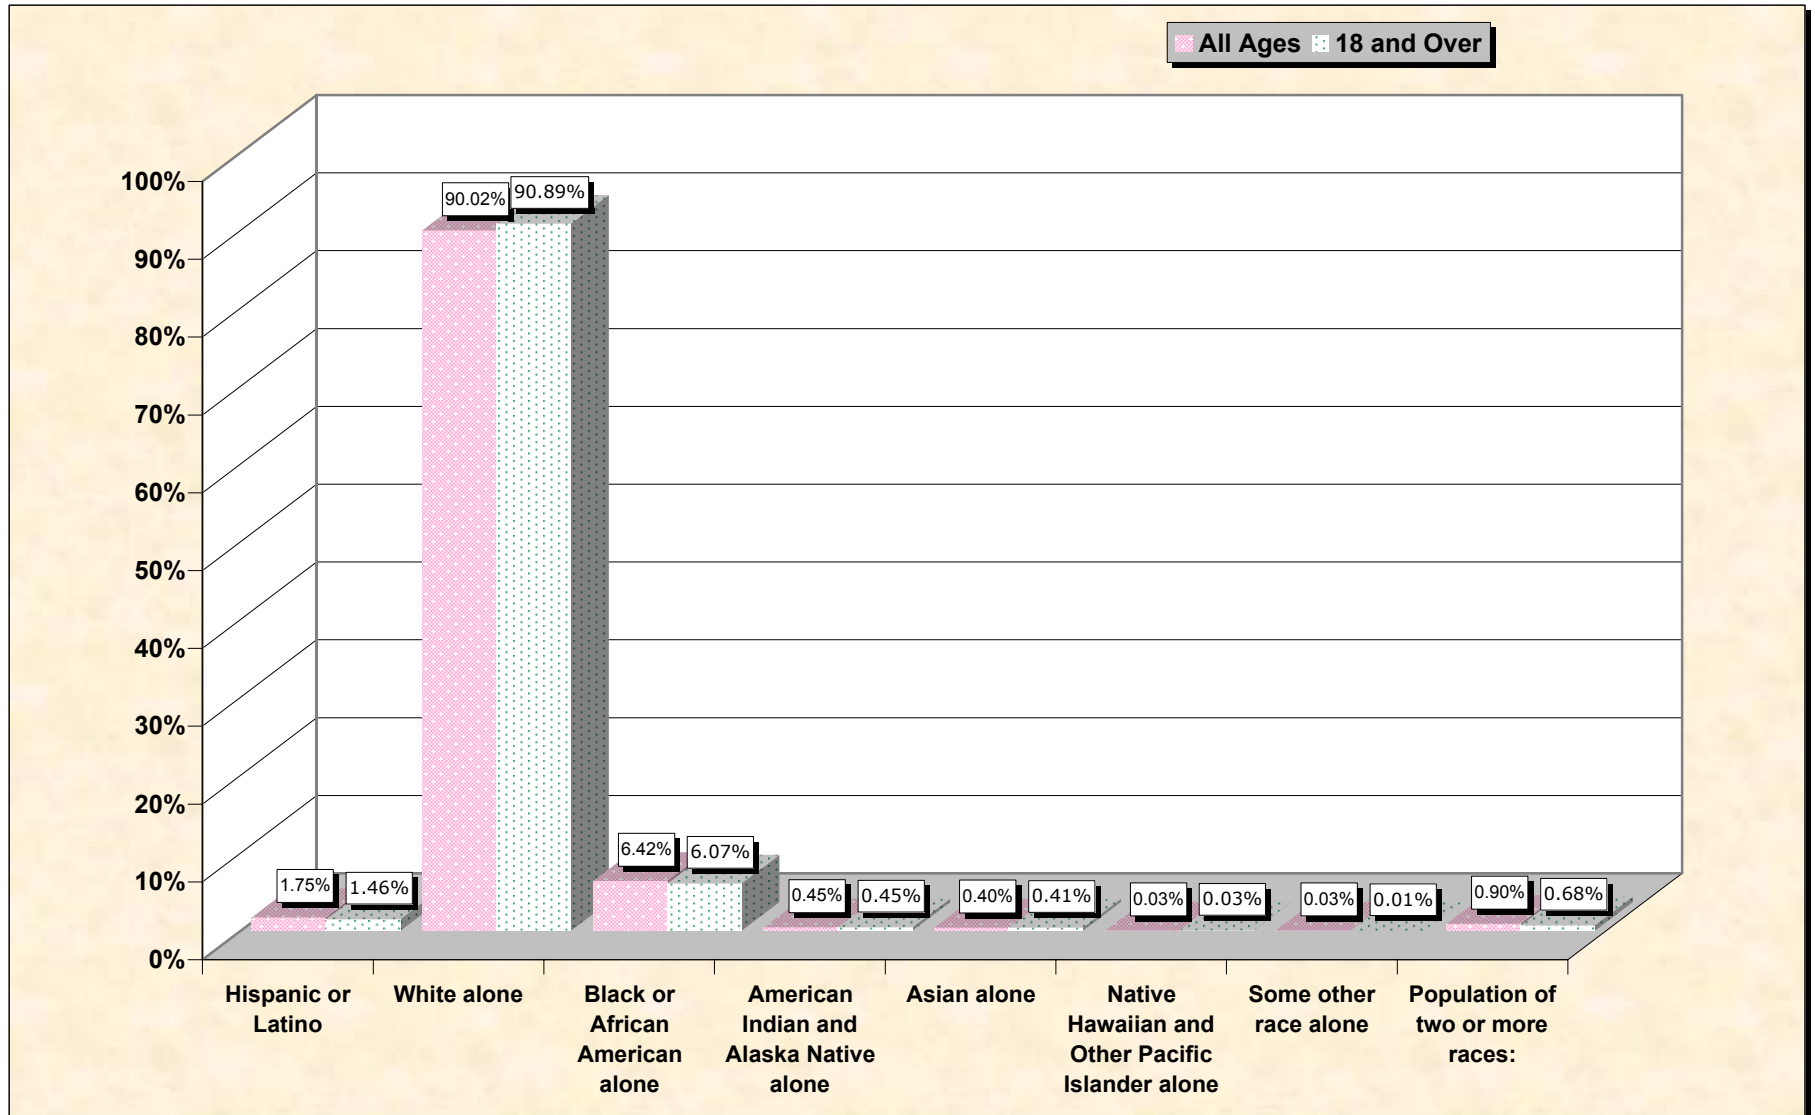

Population by Race or Ethnicity and Age

Lonoke County, Arkansas

Data Set: Census 2000 Redistricting Data (Public Law 94-171) Summary File

www.fairdata2000.com

[3-Oct-02](#)

Hispanic or Latino, and not Hispanic by Race and Age Lonoke County, Arkansas

Source: Data Set: Census 2000 Redistricting Data (Public Law 94-171) Summary File. PL2. HISPANIC OR LATINO, AND NOT HISPANIC OR LATINO BY RACE [73] - Universe: Total population; PL4. HISPANIC OR LATINO, AND NOT HISPANIC OR LATINO BY RACE FOR THE POPULATION 18 YEARS AND OVER [73] - Universe: Total population 18 years and over

source data for chart

HISPANIC OR LATINO, AND NOT HISPANIC OR LATINO BY RACE

	Lonoke County, Arkansas
Total:	52,828
Hispanic or Latino	922
Not Hispanic or Latino:	51,906
Population of one race:	51,428
White alone	47,555
Black or African American alone	3,393
American Indian and Alaska Native alone	238
Asian alone	212
Native Hawaiian and Other Pacific Islander alone	15
Some other race alone	15
Population of two or more races:	478

Source: Data Set: Census 2000 Redistricting Data (Public Law 94-171) Summary File. PL2. HISPANIC OR LATINO, AND NOT HISPANIC OR LATINO BY RACE [73] - Universe: Total population

HISPANIC OR LATINO, AND NOT HISPANIC OR LATINO BY RACE FOR THE POPULATION 18 YEARS AND OVER