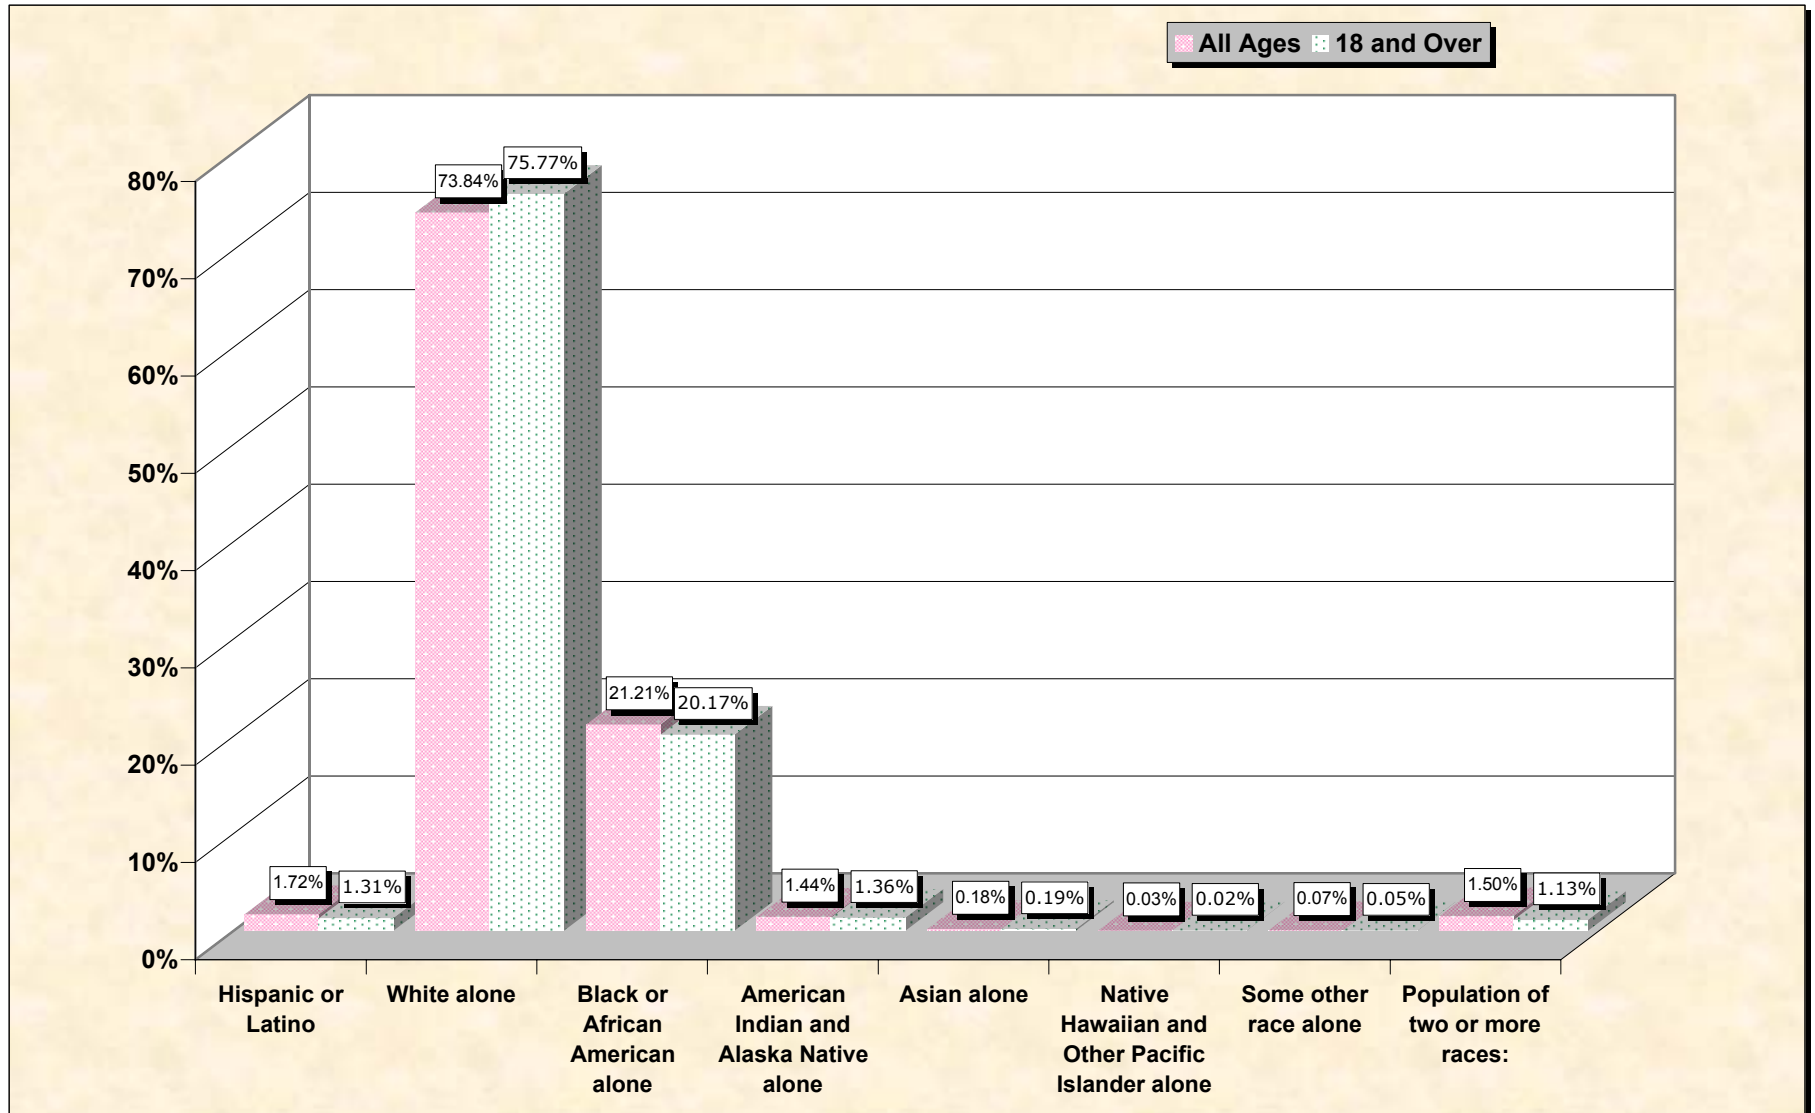

Population by Race or Ethnicity and Age

Little River County, Arkansas

Data Set: Census 2000 Redistricting Data (Public Law 94-171) Summary File

www.fairdata2000.com

[3-Oct-02](#)

Hispanic or Latino, and not Hispanic by Race and Age Little River County, Arkansas

Source: Data Set: Census 2000 Redistricting Data (Public Law 94-171) Summary File. PL2. HISPANIC OR LATINO, AND NOT HISPANIC OR LATINO BY RACE [73] - Universe: Total population; PL4. HISPANIC OR LATINO, AND NOT HISPANIC OR LATINO BY RACE FOR THE POPULATION 18 YEARS AND OVER [73] - Universe: Total population 18 years and over

source data for chart

HISPANIC OR LATINO, AND NOT HISPANIC OR LATINO BY RACE

	Little River County, Arkansas
Total:	13,628
Hispanic or Latino	235
Not Hispanic or Latino:	13,393
Population of one race:	13,188
White alone	10,063
Black or African American alone	2,891
American Indian and Alaska Native alone	196
Asian alone	25
Native Hawaiian and Other Pacific Islander alone	4
Some other race alone	9
Population of two or more races:	205

	Little River County, Arkansas
Total:	10,198
Hispanic or Latino	134
Not Hispanic or Latino:	10,064
Population of one race:	9,949
White alone	7,727
Black or African American alone	2,057
American Indian and Alaska Native alone	139
Asian alone	19
Native Hawaiian and Other Pacific Islander alone	2
Some other race alone	5
Population of two or more races:	115