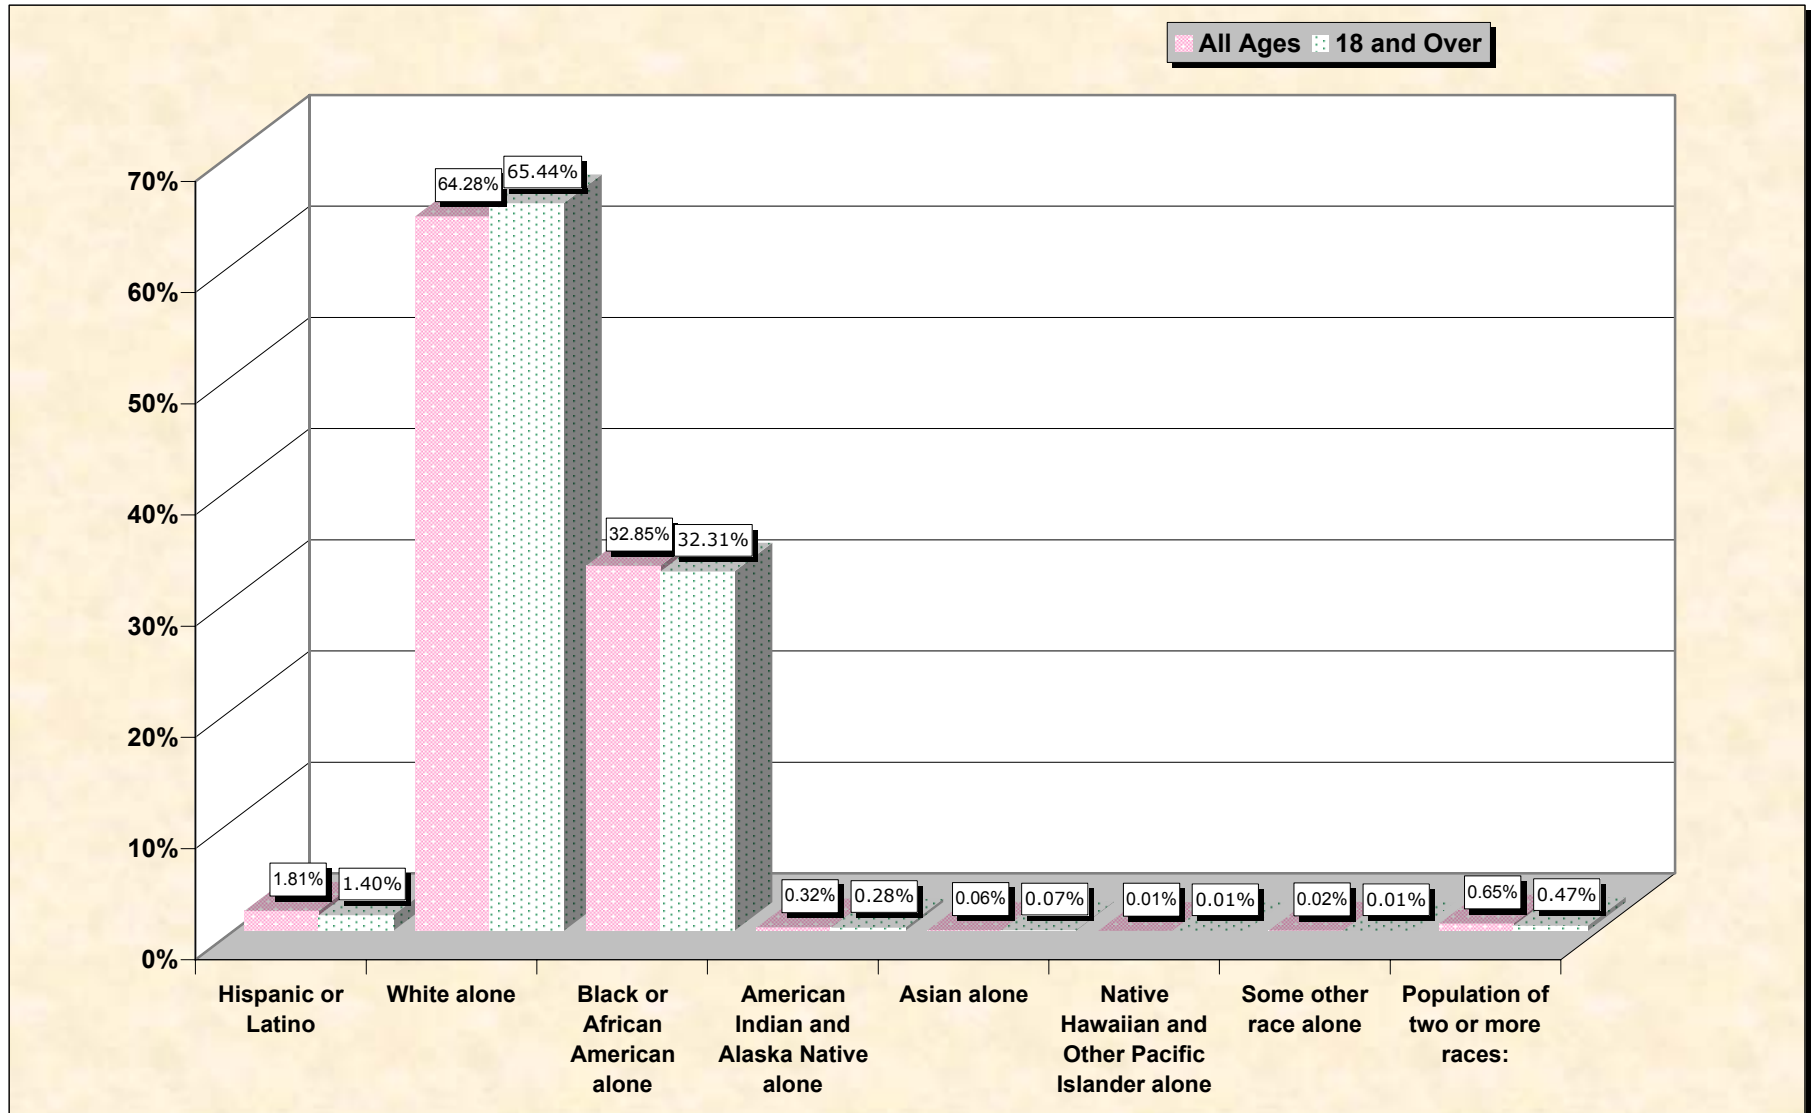

# Population by Race or Ethnicity and Age

# Hispanic or Latino, and not Hispanic by Race and Age Lincoln County, Arkansas

Source: Data Set: Census 2000 Redistricting Data (Public Law 94-171) Summary File. PL2. HISPANIC OR LATINO, AND NOT HISPANIC OR LATINO BY RACE [73] - Universe: Total population; PL4. HISPANIC OR LATINO, AND NOT HISPANIC OR LATINO BY RACE FOR THE POPULATION 18 YEARS AND OVER [73] - Universe: Total population 18 years and over

**source data for chart**

**HISPANIC OR LATINO, AND NOT HISPANIC OR LATINO BY RACE**

	<b>Lincoln County, Arkansas</b>
Total:	14,492
Hispanic or Latino	263
Not Hispanic or Latino:	14,229
Population of one race:	14,135
White alone	9,315
Black or African American alone	4,760
American Indian and Alaska Native alone	47
Asian alone	9
Native Hawaiian and Other Pacific Islander alone	1
Some other race alone	3
Population of two or more races:	94

	<b>Lincoln County, Arkansas</b>
Total:	11,277
Hispanic or Latino	158
Not Hispanic or Latino:	11,119
Population of one race:	11,066
White alone	7,380
Black or African American alone	3,644
American Indian and Alaska Native alone	32
Asian alone	8
Native Hawaiian and Other Pacific Islander alone	1
Some other race alone	1
Population of two or more races:	53