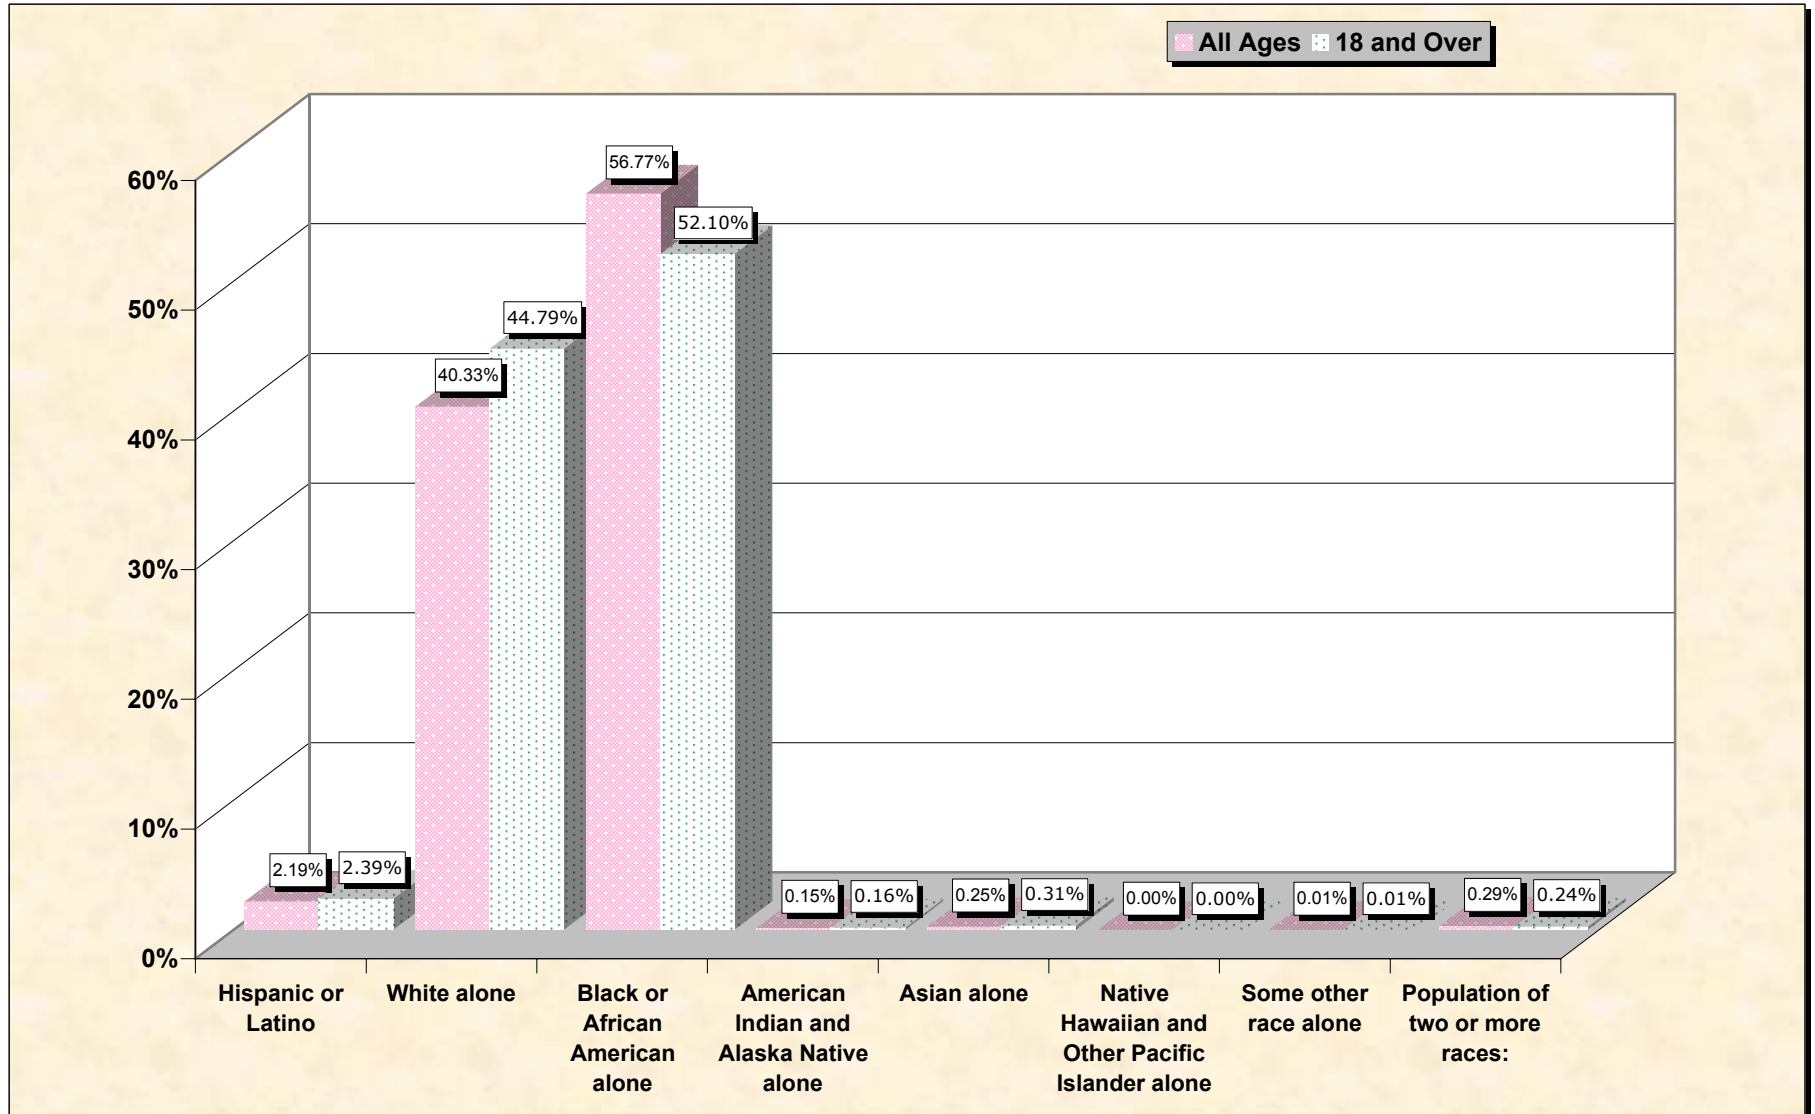

# Population by Race or Ethnicity and Age

# Hispanic or Latino, and not Hispanic by Race and Age Lee County, Arkansas

Source: Data Set: Census 2000 Redistricting Data (Public Law 94-171) Summary File. PL2. HISPANIC OR LATINO, AND NOT HISPANIC OR LATINO BY RACE [73] - Universe: Total population; PL4. HISPANIC OR LATINO, AND NOT HISPANIC OR LATINO BY RACE FOR THE POPULATION 18 YEARS AND OVER [73] - Universe: Total population 18 years and over

**source data for chart**

**HISPANIC OR LATINO, AND NOT HISPANIC OR LATINO BY RACE**

	<b>Lee County, Arkansas</b>
Total:	12,580
Hispanic or Latino	276
Not Hispanic or Latino:	12,304
Population of one race:	12,268
White alone	5,074
Black or African American alone	7,142
American Indian and Alaska Native alone	19
Asian alone	32
Native Hawaiian and Other Pacific Islander alone	0
Some other race alone	1
Population of two or more races:	36

Source: Data Set: Census 2000 Redistricting Data (Public Law 94-171) Summary File. PL2. HISPANIC OR LATINO, AND NOT HISPANIC OR LATINO BY RACE [73] - Universe: Total population

**HISPANIC OR LATINO, AND NOT HISPANIC OR LATINO BY RACE FOR THE POPULATION 18 YEARS AND OVER**