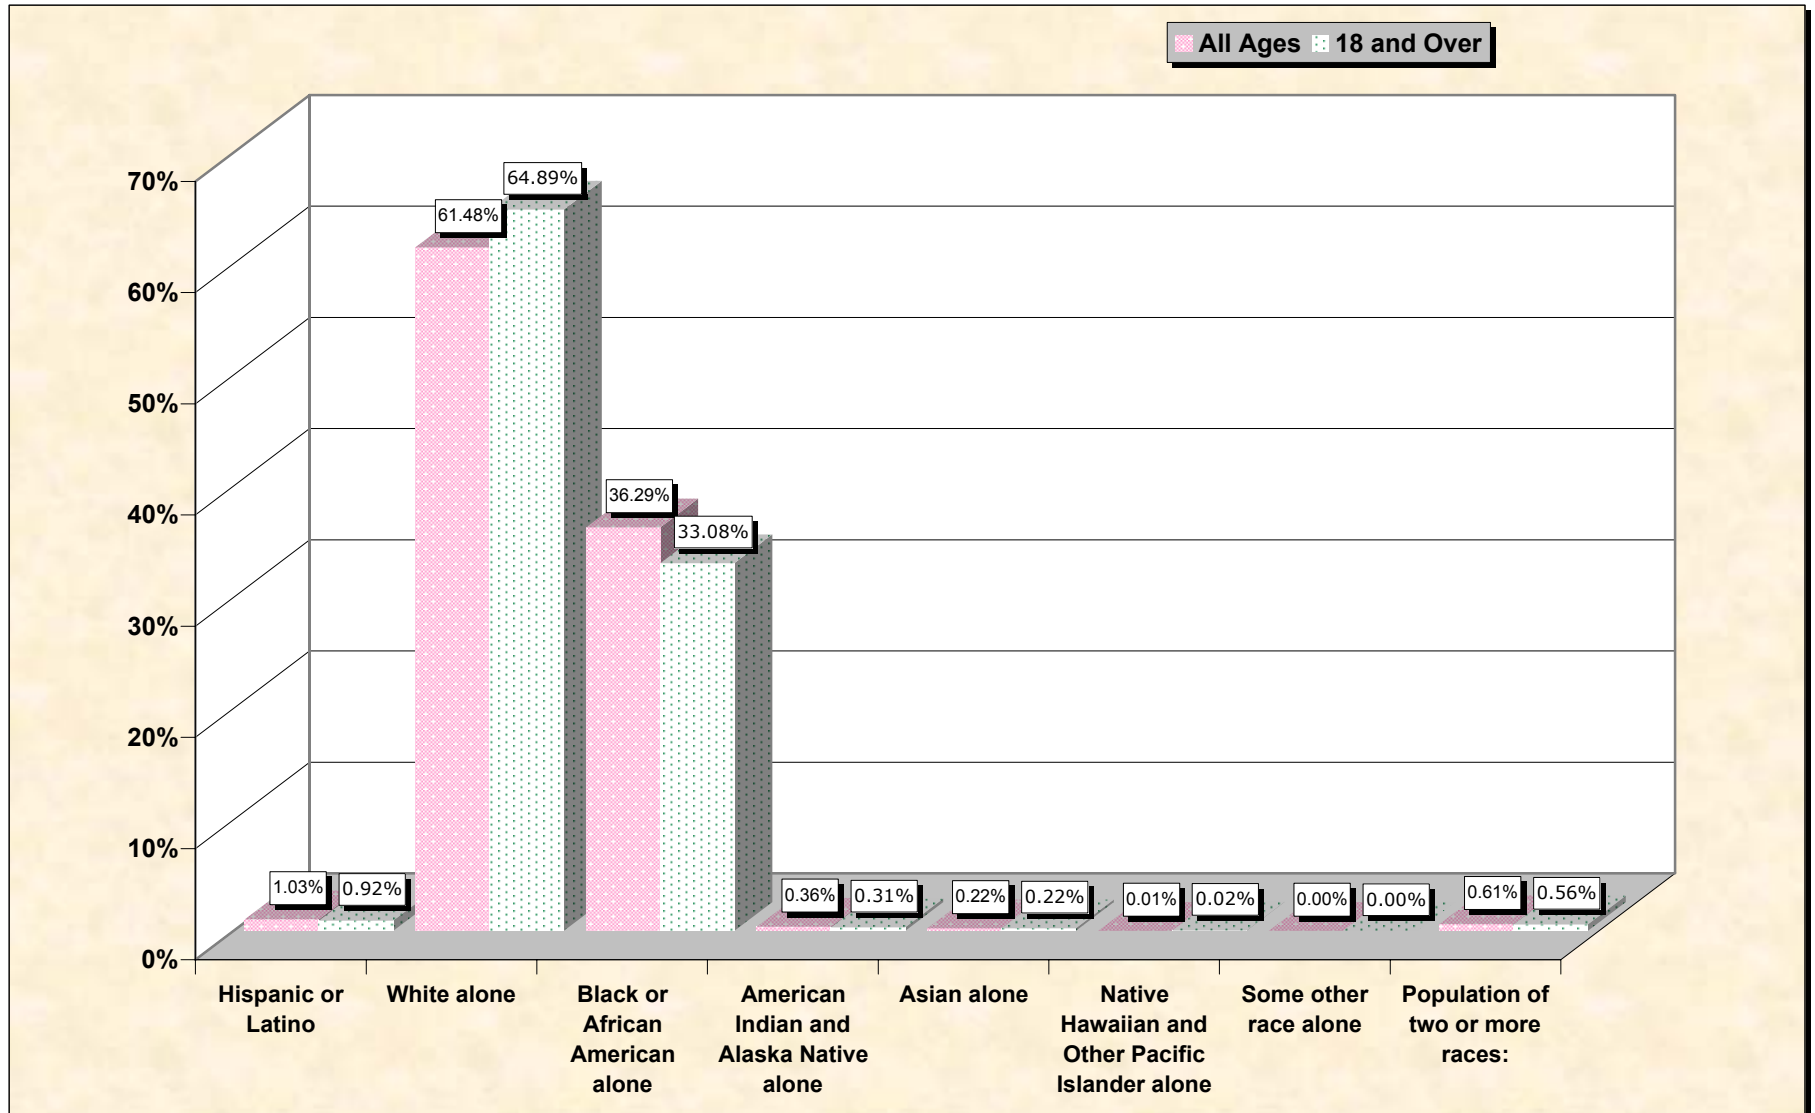

Population by Race or Ethnicity and Age

Lafayette County, Arkansas

Data Set: Census 2000 Redistricting Data (Public Law 94-171) Summary File

www.fairdata2000.com

[3-Oct-02](#)

Hispanic or Latino, and not Hispanic by Race and Age Lafayette County, Arkansas

Source: Data Set: Census 2000 Redistricting Data (Public Law 94-171) Summary File. PL2. HISPANIC OR LATINO, AND NOT HISPANIC OR LATINO BY RACE [73] - Universe: Total population; PL4. HISPANIC OR LATINO, AND NOT HISPANIC OR LATINO BY RACE FOR THE POPULATION 18 YEARS AND OVER [73] - Universe: Total population 18 years and over

source data for chart

HISPANIC OR LATINO, AND NOT HISPANIC OR LATINO BY RACE

	Lafayette County, Arkansas
Total:	8,559
Hispanic or Latino	88
Not Hispanic or Latino:	8,471
Population of one race:	8,419
White alone	5,262
Black or African American alone	3,106
American Indian and Alaska Native alone	31
Asian alone	19
Native Hawaiian and Other Pacific Islander alone	1
Some other race alone	0
Population of two or more races:	52

Source: Data Set: Census 2000 Redistricting Data (Public Law 94-171) Summary File. PL2. HISPANIC OR LATINO, AND NOT HISPANIC OR LATINO BY RACE [73] - Universe: Total population

HISPANIC OR LATINO, AND NOT HISPANIC OR LATINO BY RACE FOR THE POPULATION 18 YEARS AND OVER