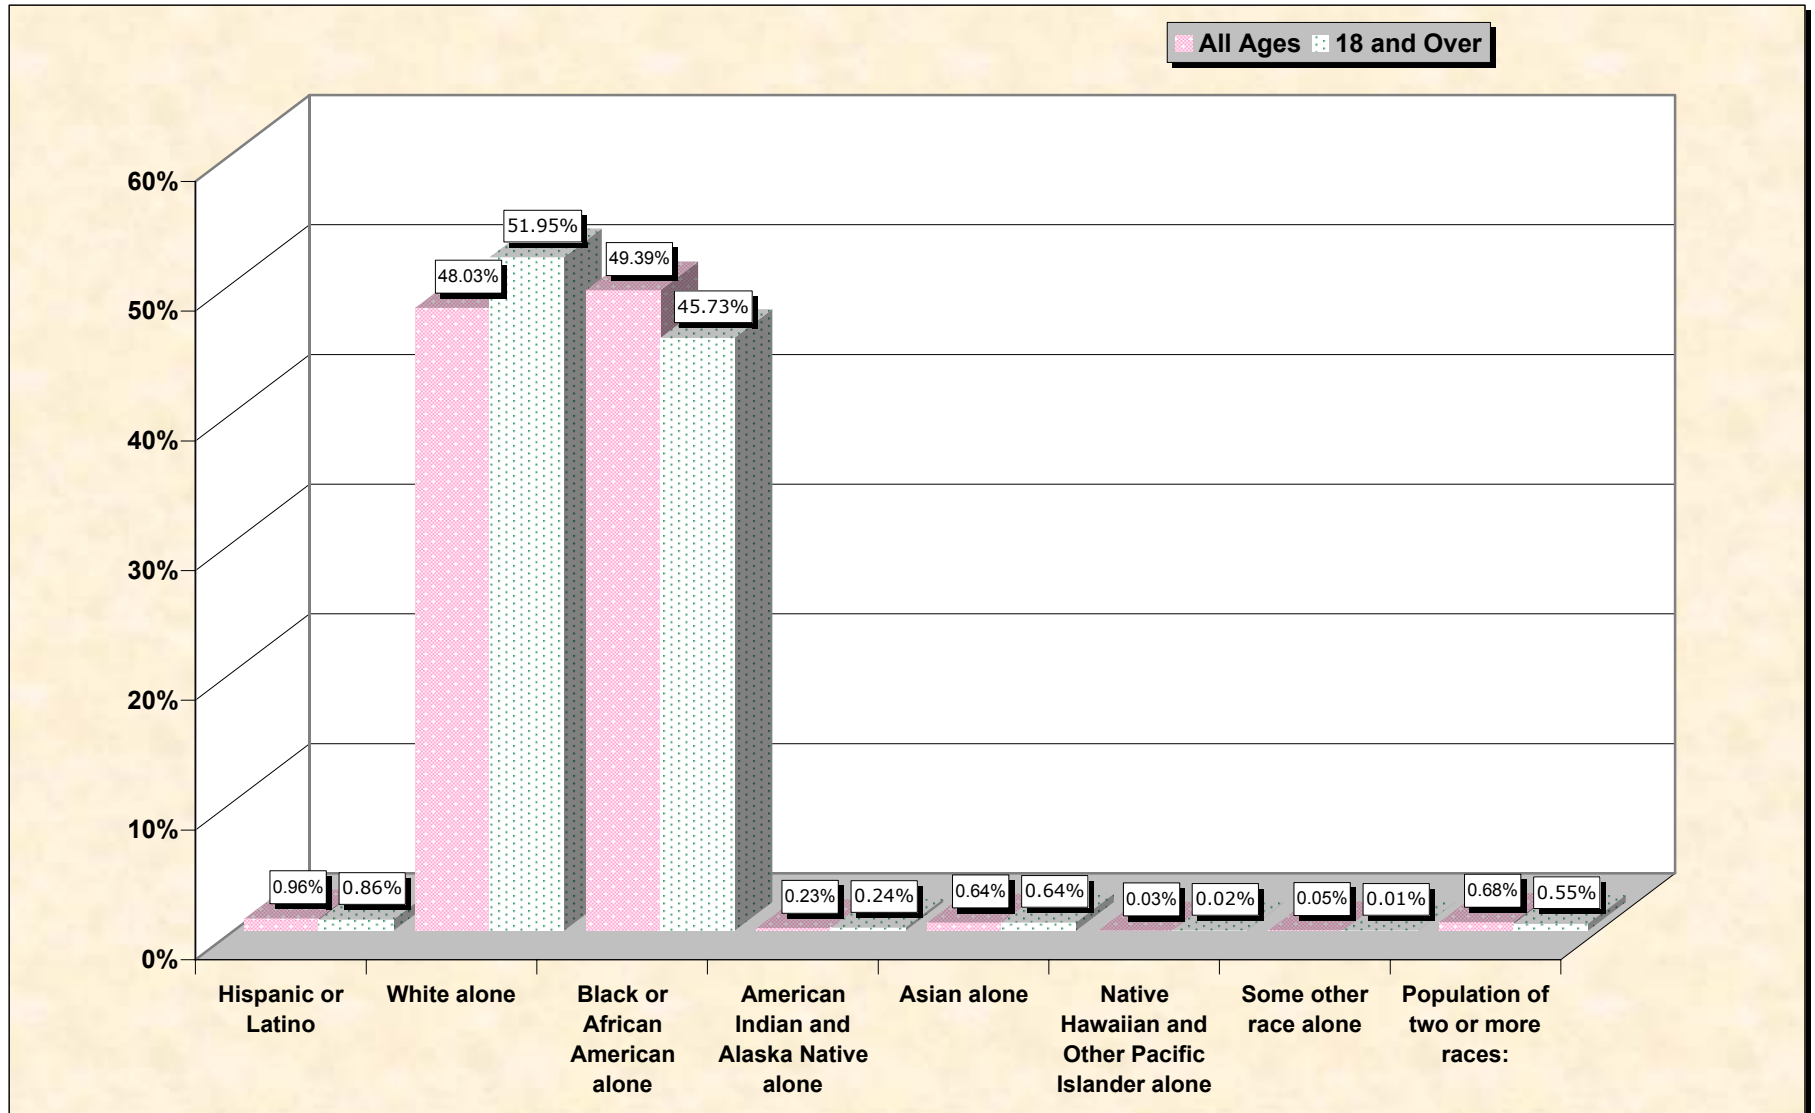

Population by Race or Ethnicity and Age

Jefferson County, Arkansas

Data Set: Census 2000 Redistricting Data (Public Law 94-171) Summary File

www.fairdata2000.com

[3-Oct-02](#)

Hispanic or Latino, and not Hispanic by Race and Age Jefferson County, Arkansas

Source: Data Set: Census 2000 Redistricting Data (Public Law 94-171) Summary File. PL2. HISPANIC OR LATINO, AND NOT HISPANIC OR LATINO BY RACE [73] - Universe: Total population; PL4. HISPANIC OR LATINO, AND NOT HISPANIC OR LATINO BY RACE FOR THE POPULATION 18 YEARS AND OVER [73] - Universe: Total population 18 years and over

source data for chart

HISPANIC OR LATINO, AND NOT HISPANIC OR LATINO BY RACE

	Jefferson County, Arkansas
Total:	84,278
Hispanic or Latino	810
Not Hispanic or Latino:	83,468
Population of one race:	82,897
White alone	40,475
Black or African American alone	41,623
American Indian and Alaska Native alone	192
Asian alone	542
Native Hawaiian and Other Pacific Islander alone	24
Some other race alone	41
Population of two or more races:	571

Source: Data Set: Census 2000 Redistricting Data (Public Law 94-171) Summary File. PL2. HISPANIC OR LATINO, AND NOT HISPANIC OR LATINO BY RACE [73] - Universe: Total population

HISPANIC OR LATINO, AND NOT HISPANIC OR LATINO BY RACE FOR THE POPULATION 18 YEARS AND OVER