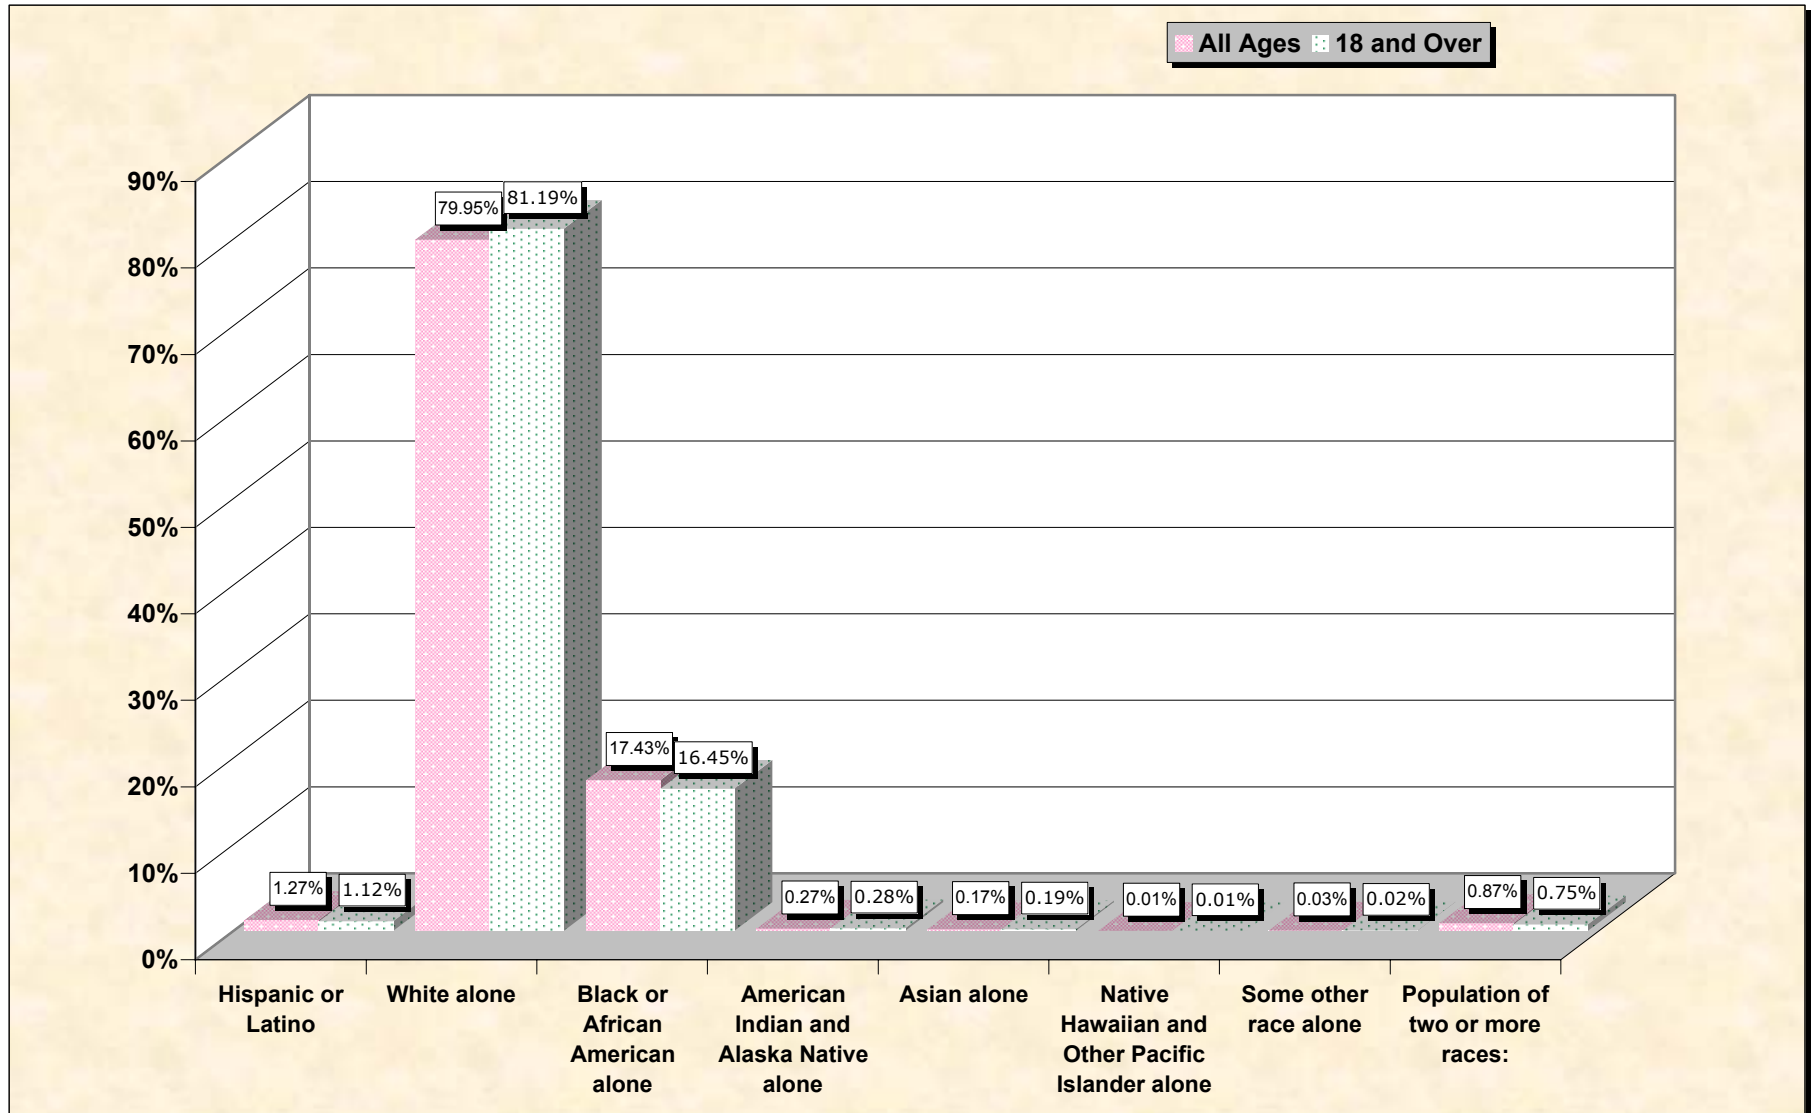

Population by Race or Ethnicity and Age

Jackson County, Arkansas

Data Set: Census 2000 Redistricting Data (Public Law 94-171) Summary File

www.fairdata2000.com

[3-Oct-02](#)

Hispanic or Latino, and not Hispanic by Race and Age Jackson County, Arkansas

Source: Data Set: Census 2000 Redistricting Data (Public Law 94-171) Summary File. PL2. HISPANIC OR LATINO, AND NOT HISPANIC OR LATINO BY RACE [73] - Universe: Total population; PL4. HISPANIC OR LATINO, AND NOT HISPANIC OR LATINO BY RACE FOR THE POPULATION 18 YEARS AND OVER [73] - Universe: Total population 18 years and over

source data for chart

HISPANIC OR LATINO, AND NOT HISPANIC OR LATINO BY RACE

	Jackson County, Arkansas
Total:	18,418
Hispanic or Latino	234
Not Hispanic or Latino:	18,184
Population of one race:	18,023
White alone	14,725
Black or African American alone	3,210
American Indian and Alaska Native alone	50
Asian alone	32
Native Hawaiian and Other Pacific Islander alone	1
Some other race alone	5
Population of two or more races:	161

	Jackson County, Arkansas
Total:	14,337
Hispanic or Latino	160
Not Hispanic or Latino:	14,177
Population of one race:	14,069
White alone	11,640
Black or African American alone	2,358
American Indian and Alaska Native alone	40
Asian alone	27
Native Hawaiian and Other Pacific Islander alone	1
Some other race alone	3
Population of two or more races:	108