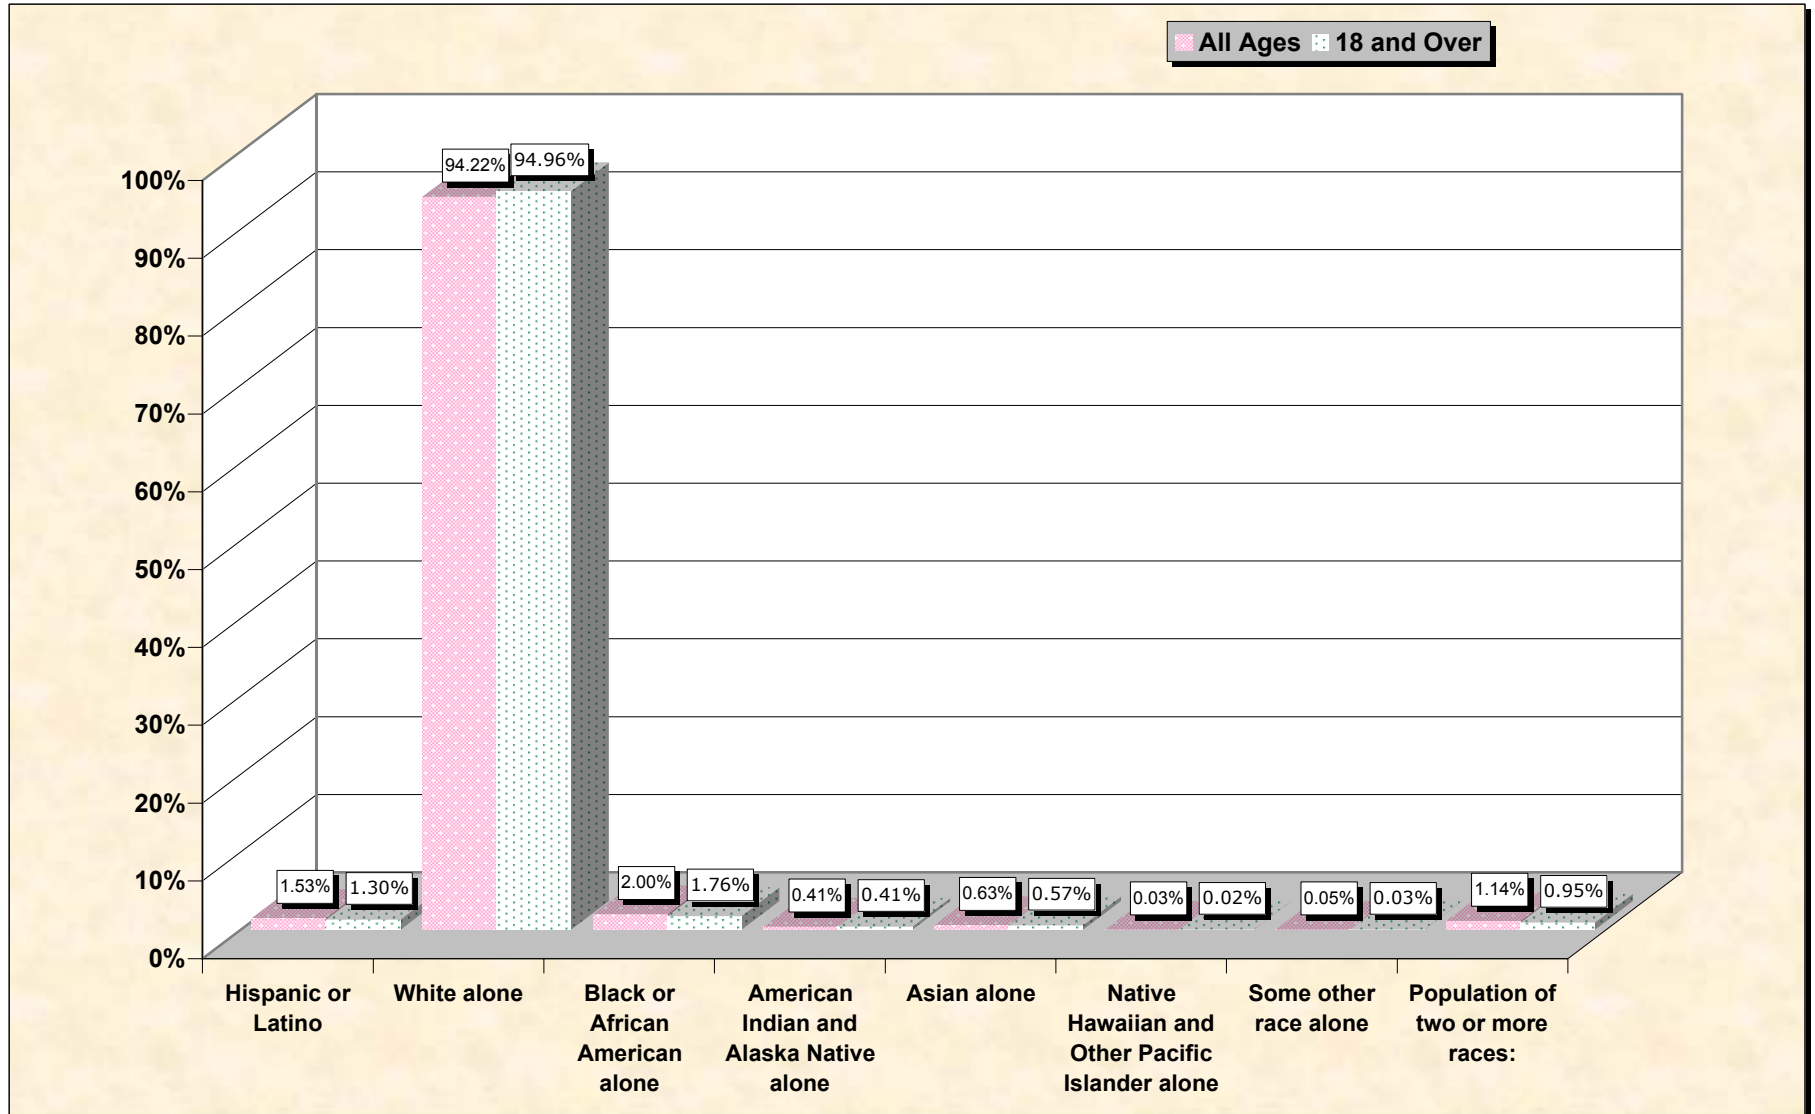

Population by Race or Ethnicity and Age

Independence County, Arkansas

Data Set: Census 2000 Redistricting Data (Public Law 94-171) Summary File

www.fairdata2000.com

[3-Oct-02](#)

Hispanic or Latino, and not Hispanic by Race and Age Independence County, Arkansas

Source: Data Set: Census 2000 Redistricting Data (Public Law 94-171) Summary File. PL2. HISPANIC OR LATINO, AND NOT HISPANIC OR LATINO BY RACE [73] - Universe: Total population; PL4. HISPANIC OR LATINO, AND NOT HISPANIC OR LATINO BY RACE FOR THE POPULATION 18 YEARS AND OVER [73] - Universe: Total population 18 years and over

source data for chart

HISPANIC OR LATINO, AND NOT HISPANIC OR LATINO BY RACE

	Independence County, Arkansas
Total:	34,233
Hispanic or Latino	523
Not Hispanic or Latino:	33,710
Population of one race:	33,320
White alone	32,253
Black or African American alone	685
American Indian and Alaska Native alone	140
Asian alone	216
Native Hawaiian and Other Pacific Islander alone	9
Some other race alone	17
Population of two or more races:	390

Source: Data Set: Census 2000 Redistricting Data (Public Law 94-171) Summary File. PL2. HISPANIC OR LATINO, AND NOT HISPANIC OR LATINO BY RACE [73] - Universe: Total population

HISPANIC OR LATINO, AND NOT HISPANIC OR LATINO BY RACE FOR THE POPULATION 18 YEARS AND OVER