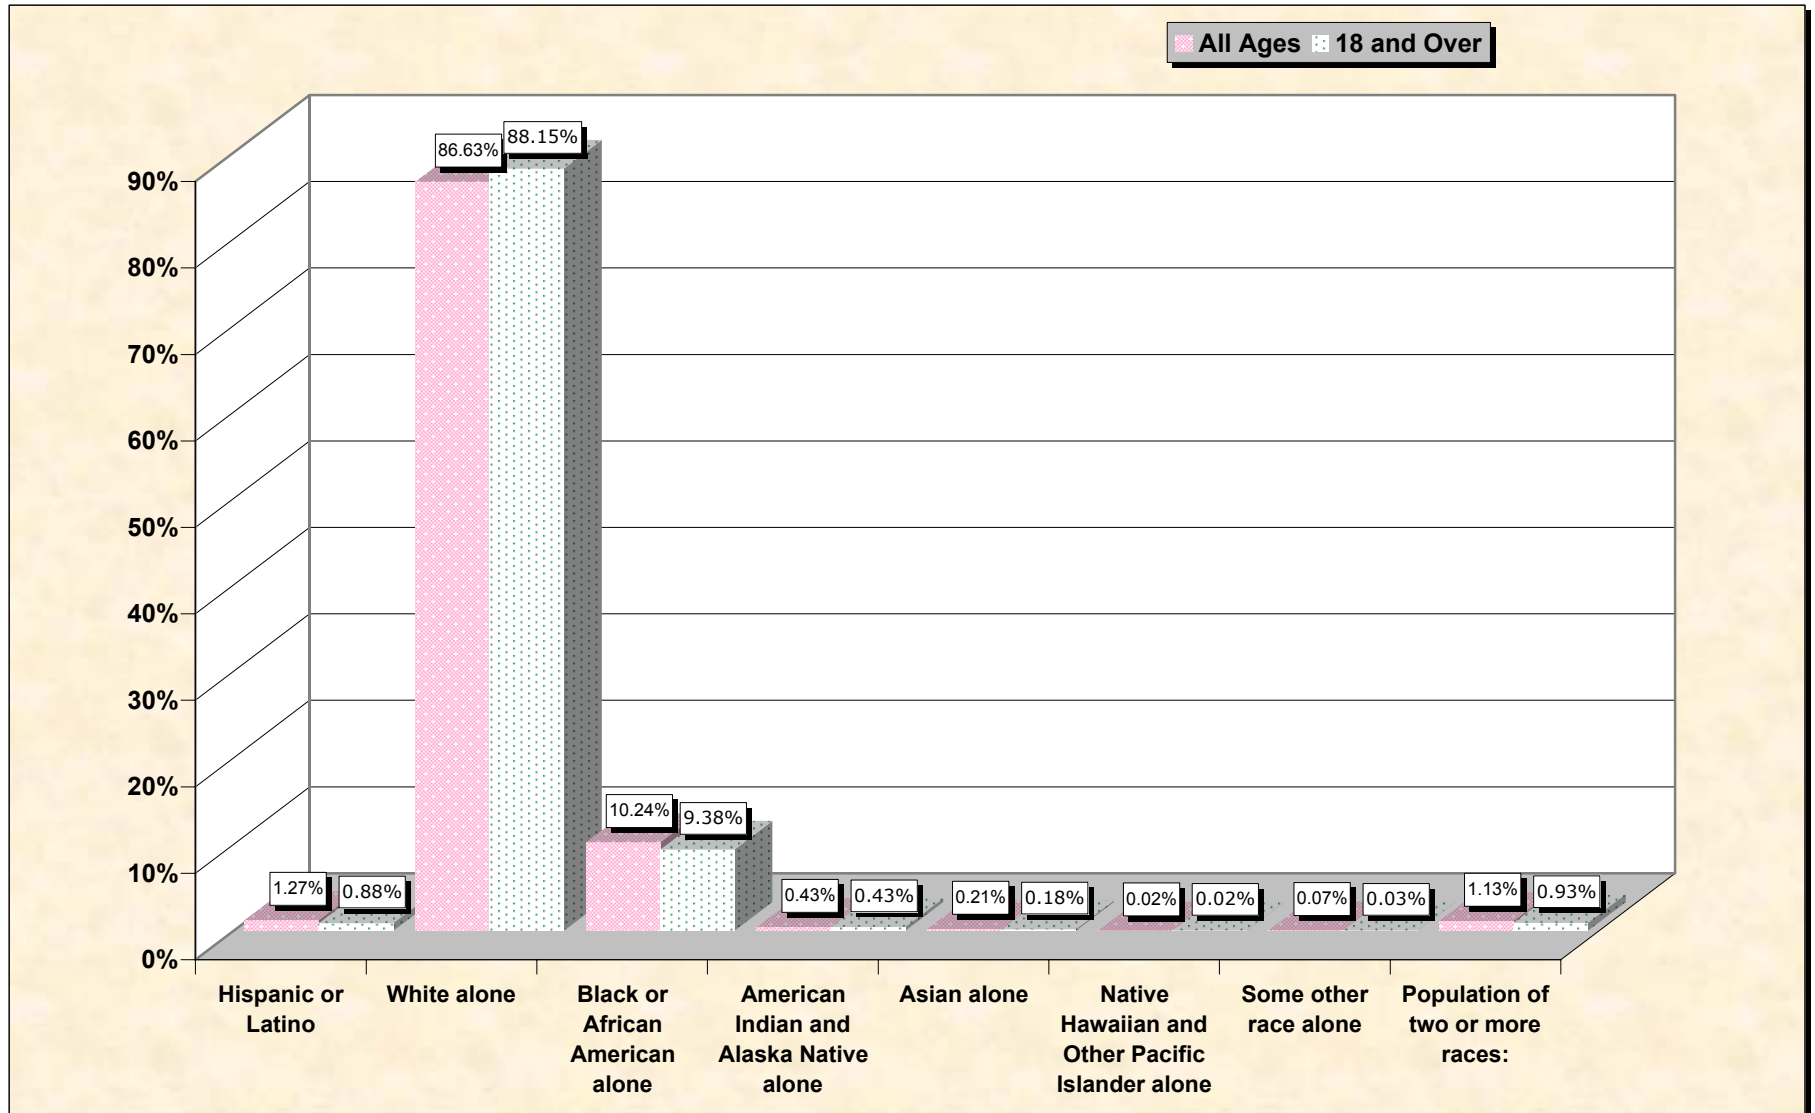

Population by Race or Ethnicity and Age

Hot Spring County, Arkansas

Data Set: Census 2000 Redistricting Data (Public Law 94-171) Summary File

www.fairdata2000.com

[3-Oct-02](#)

Hispanic or Latino, and not Hispanic by Race and Age Hot Spring County, Arkansas

Source: Data Set: Census 2000 Redistricting Data (Public Law 94-171) Summary File. PL2. HISPANIC OR LATINO, AND NOT HISPANIC OR LATINO BY RACE [73] - Universe: Total population; PL4. HISPANIC OR LATINO, AND NOT HISPANIC OR LATINO BY RACE FOR THE POPULATION 18 YEARS AND OVER [73] - Universe: Total population 18 years and over

source data for chart

HISPANIC OR LATINO, AND NOT HISPANIC OR LATINO BY RACE

	Hot Spring County, Arkansas
Total:	30,353
Hispanic or Latino	384
Not Hispanic or Latino:	29,969
Population of one race:	29,626
White alone	26,295
Black or African American alone	3,107
American Indian and Alaska Native alone	132
Asian alone	64
Native Hawaiian and Other Pacific Islander alone	7
Some other race alone	21
Population of two or more races:	343

Source: Data Set: Census 2000 Redistricting Data (Public Law 94-171) Summary File. PL2. HISPANIC OR LATINO, AND NOT HISPANIC OR LATINO BY RACE [73] - Universe: Total population

HISPANIC OR LATINO, AND NOT HISPANIC OR LATINO BY RACE FOR THE POPULATION 18 YEARS AND OVER