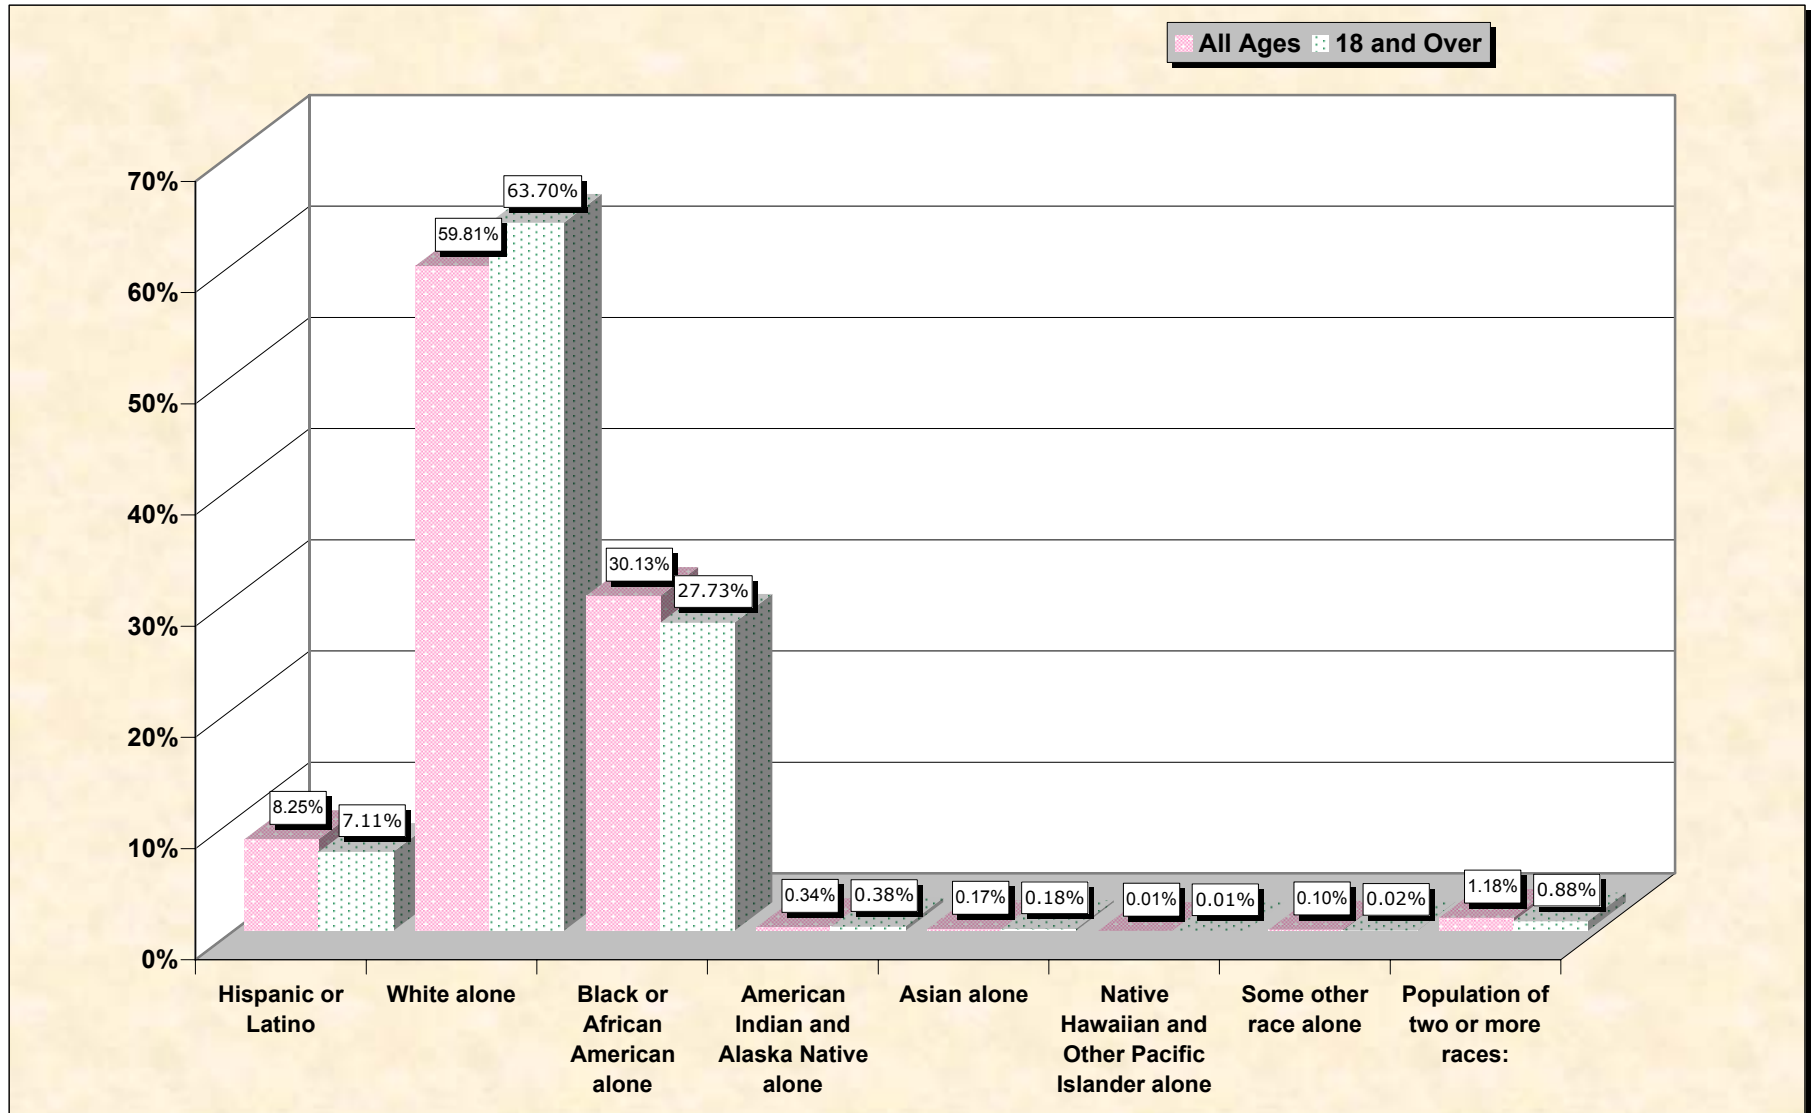

Population by Race or Ethnicity and Age

Hempstead County, Arkansas

Data Set: Census 2000 Redistricting Data (Public Law 94-171) Summary File

www.fairdata2000.com

[3-Oct-02](#)

Hispanic or Latino, and not Hispanic by Race and Age Hempstead County, Arkansas

Source: Data Set: Census 2000 Redistricting Data (Public Law 94-171) Summary File. PL2. HISPANIC OR LATINO, AND NOT HISPANIC OR LATINO BY RACE [73] - Universe: Total population; PL4. HISPANIC OR LATINO, AND NOT HISPANIC OR LATINO BY RACE FOR THE POPULATION 18 YEARS AND OVER [73] - Universe: Total population 18 years and over

source data for chart

HISPANIC OR LATINO, AND NOT HISPANIC OR LATINO BY RACE

	Hempstead County, Arkansas
Total:	23,587
Hispanic or Latino	1,946
Not Hispanic or Latino:	21,641
Population of one race:	21,362
White alone	14,108
Black or African American alone	7,107
American Indian and Alaska Native alone	80
Asian alone	40
Native Hawaiian and Other Pacific Islander alone	3
Some other race alone	24
Population of two or more races:	279

Source: Data Set: Census 2000 Redistricting Data (Public Law 94-171) Summary File. PL2. HISPANIC OR LATINO, AND NOT HISPANIC OR LATINO BY RACE [73] -
Universe: Total population

HISPANIC OR LATINO, AND NOT HISPANIC OR LATINO BY RACE FOR THE POPULATION 18 YEARS AND OVER