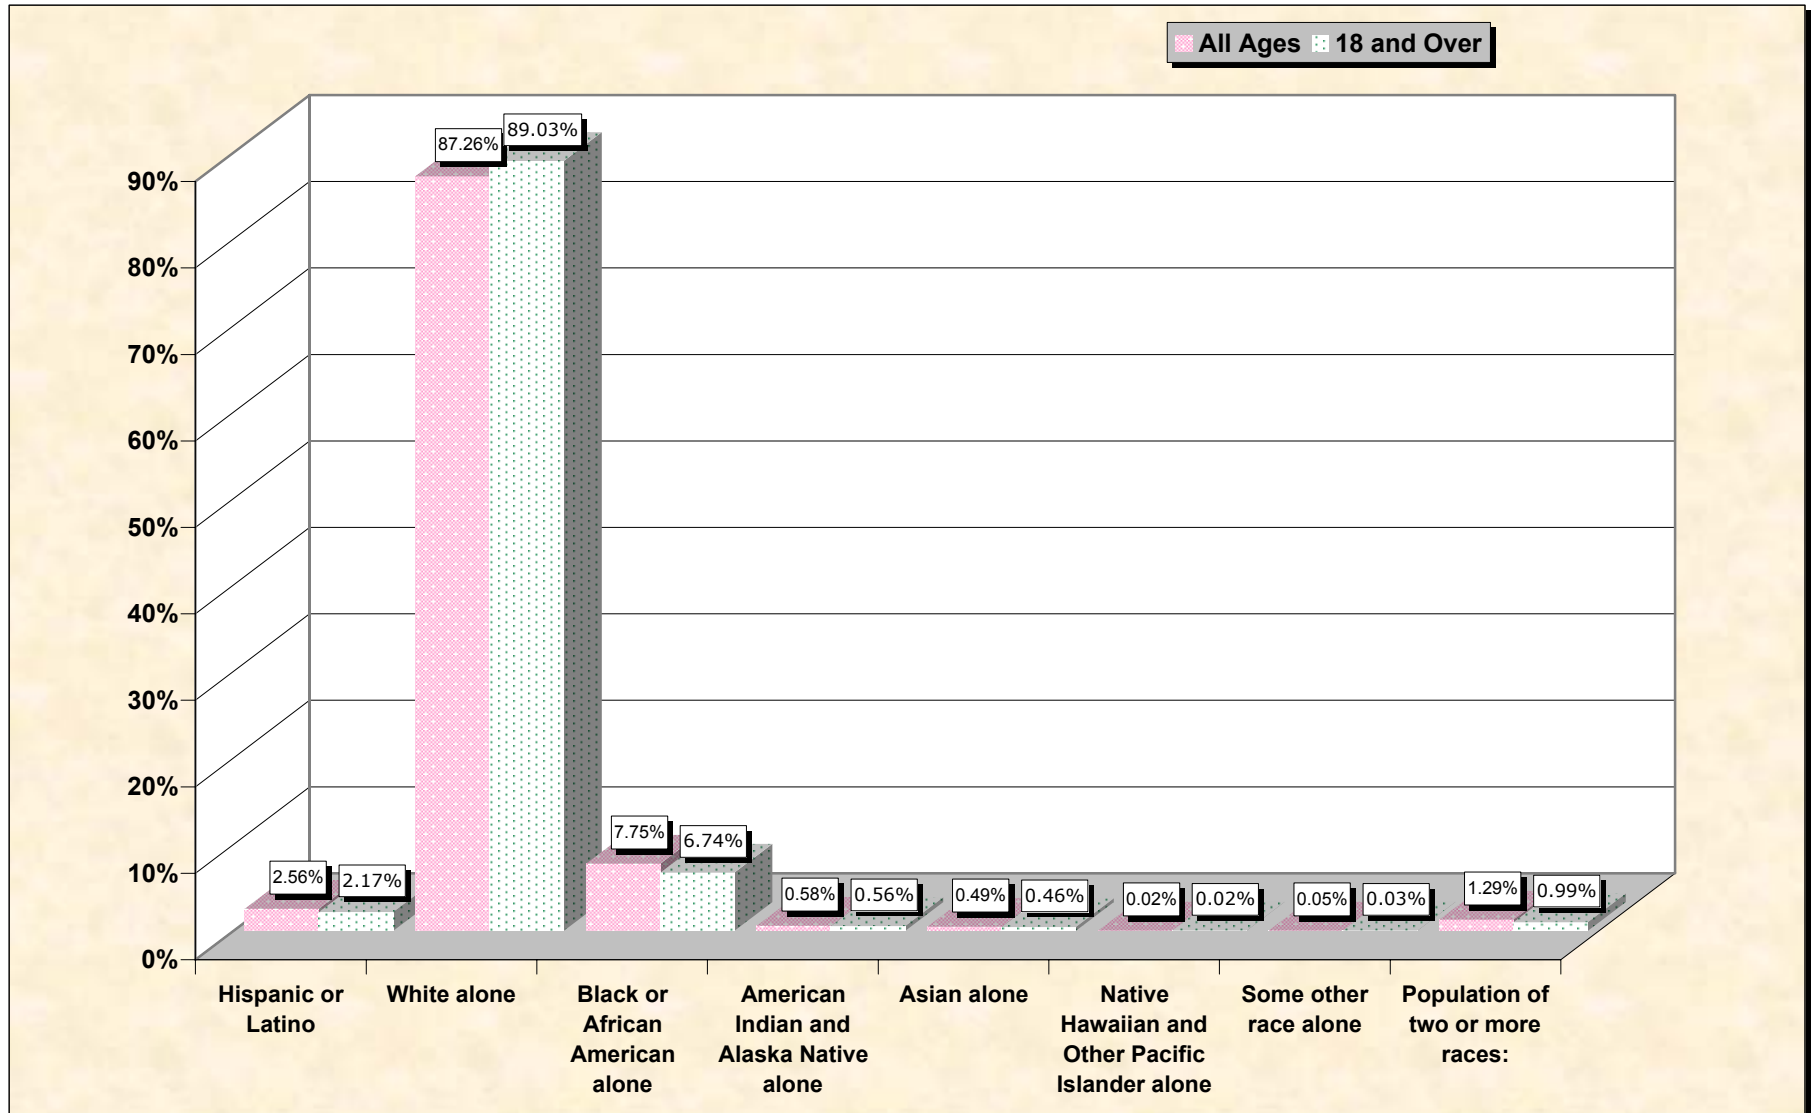

Population by Race or Ethnicity and Age

Garland County, Arkansas

Data Set: Census 2000 Redistricting Data (Public Law 94-171) Summary File

www.fairdata2000.com

[3-Oct-02](#)

Hispanic or Latino, and not Hispanic by Race and Age Garland County, Arkansas

Source: Data Set: Census 2000 Redistricting Data (Public Law 94-171) Summary File. PL2. HISPANIC OR LATINO, AND NOT HISPANIC OR LATINO BY RACE [73] - Universe: Total population; PL4. HISPANIC OR LATINO, AND NOT HISPANIC OR LATINO BY RACE FOR THE POPULATION 18 YEARS AND OVER [73] - Universe: Total population 18 years and over

source data for chart

HISPANIC OR LATINO, AND NOT HISPANIC OR LATINO BY RACE

| | Garland County, Arkansas |
|--|-------------------------------------|
| Total: | 88,068 |
| Hispanic or Latino | 2,254 |
| Not Hispanic or Latino: | 85,814 |
| Population of one race: | 84,678 |
| White alone | 76,844 |
| Black or African American alone | 6,829 |
| American Indian and Alaska Native alone | 507 |
| Asian alone | 431 |
| Native Hawaiian and Other Pacific Islander alone | 20 |
| Some other race alone | 47 |
| Population of two or more races: | 1,136 |

Source: Data Set: Census 2000 Redistricting Data (Public Law 94-171) Summary File. PL2. HISPANIC OR LATINO, AND NOT HISPANIC OR LATINO BY RACE [73] - Universe: Total population

HISPANIC OR LATINO, AND NOT HISPANIC OR LATINO BY RACE FOR THE POPULATION 18 YEARS AND OVER