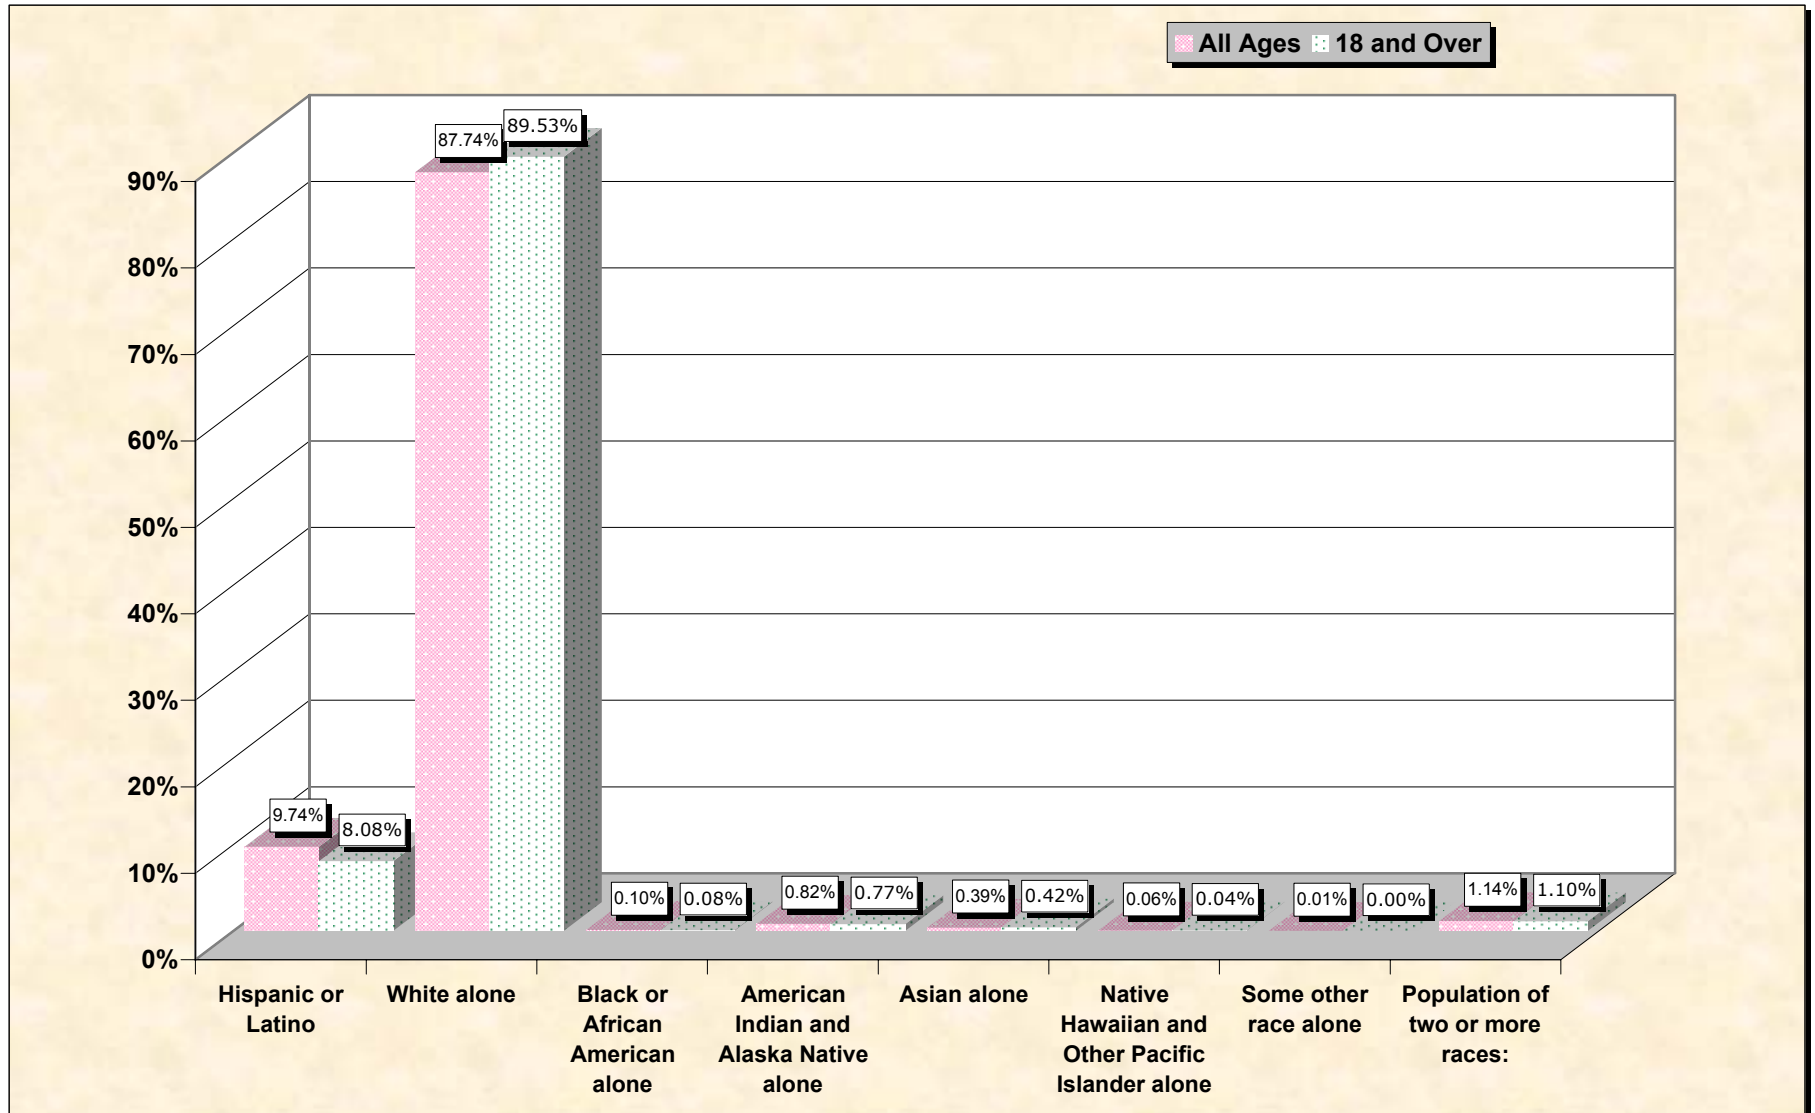

Population by Race or Ethnicity and Age

Carroll County, Arkansas

Data Set: Census 2000 Redistricting Data (Public Law 94-171) Summary File

www.fairdata2000.com

[3-Oct-02](#)

Hispanic or Latino, and not Hispanic by Race and Age Carroll County, Arkansas

Source: Data Set: Census 2000 Redistricting Data (Public Law 94-171) Summary File. PL2. HISPANIC OR LATINO, AND NOT HISPANIC OR LATINO BY RACE [73] - Universe: Total population; PL4. HISPANIC OR LATINO, AND NOT HISPANIC OR LATINO BY RACE FOR THE POPULATION 18 YEARS AND OVER [73] - Universe: Total population 18 years and over

source data for chart

HISPANIC OR LATINO, AND NOT HISPANIC OR LATINO BY RACE

	Carroll County, Arkansas
Total:	25,357
Hispanic or Latino	2,471
Not Hispanic or Latino:	22,886
Population of one race:	22,597
White alone	22,249
Black or African American alone	25
American Indian and Alaska Native alone	209
Asian alone	98
Native Hawaiian and Other Pacific Islander alone	14
Some other race alone	2
Population of two or more races:	289

Source: Data Set: Census 2000 Redistricting Data (Public Law 94-171) Summary File. PL2. HISPANIC OR LATINO, AND NOT HISPANIC OR LATINO BY RACE [73] - Universe: Total population

HISPANIC OR LATINO, AND NOT HISPANIC OR LATINO BY RACE FOR THE POPULATION 18 YEARS AND OVER