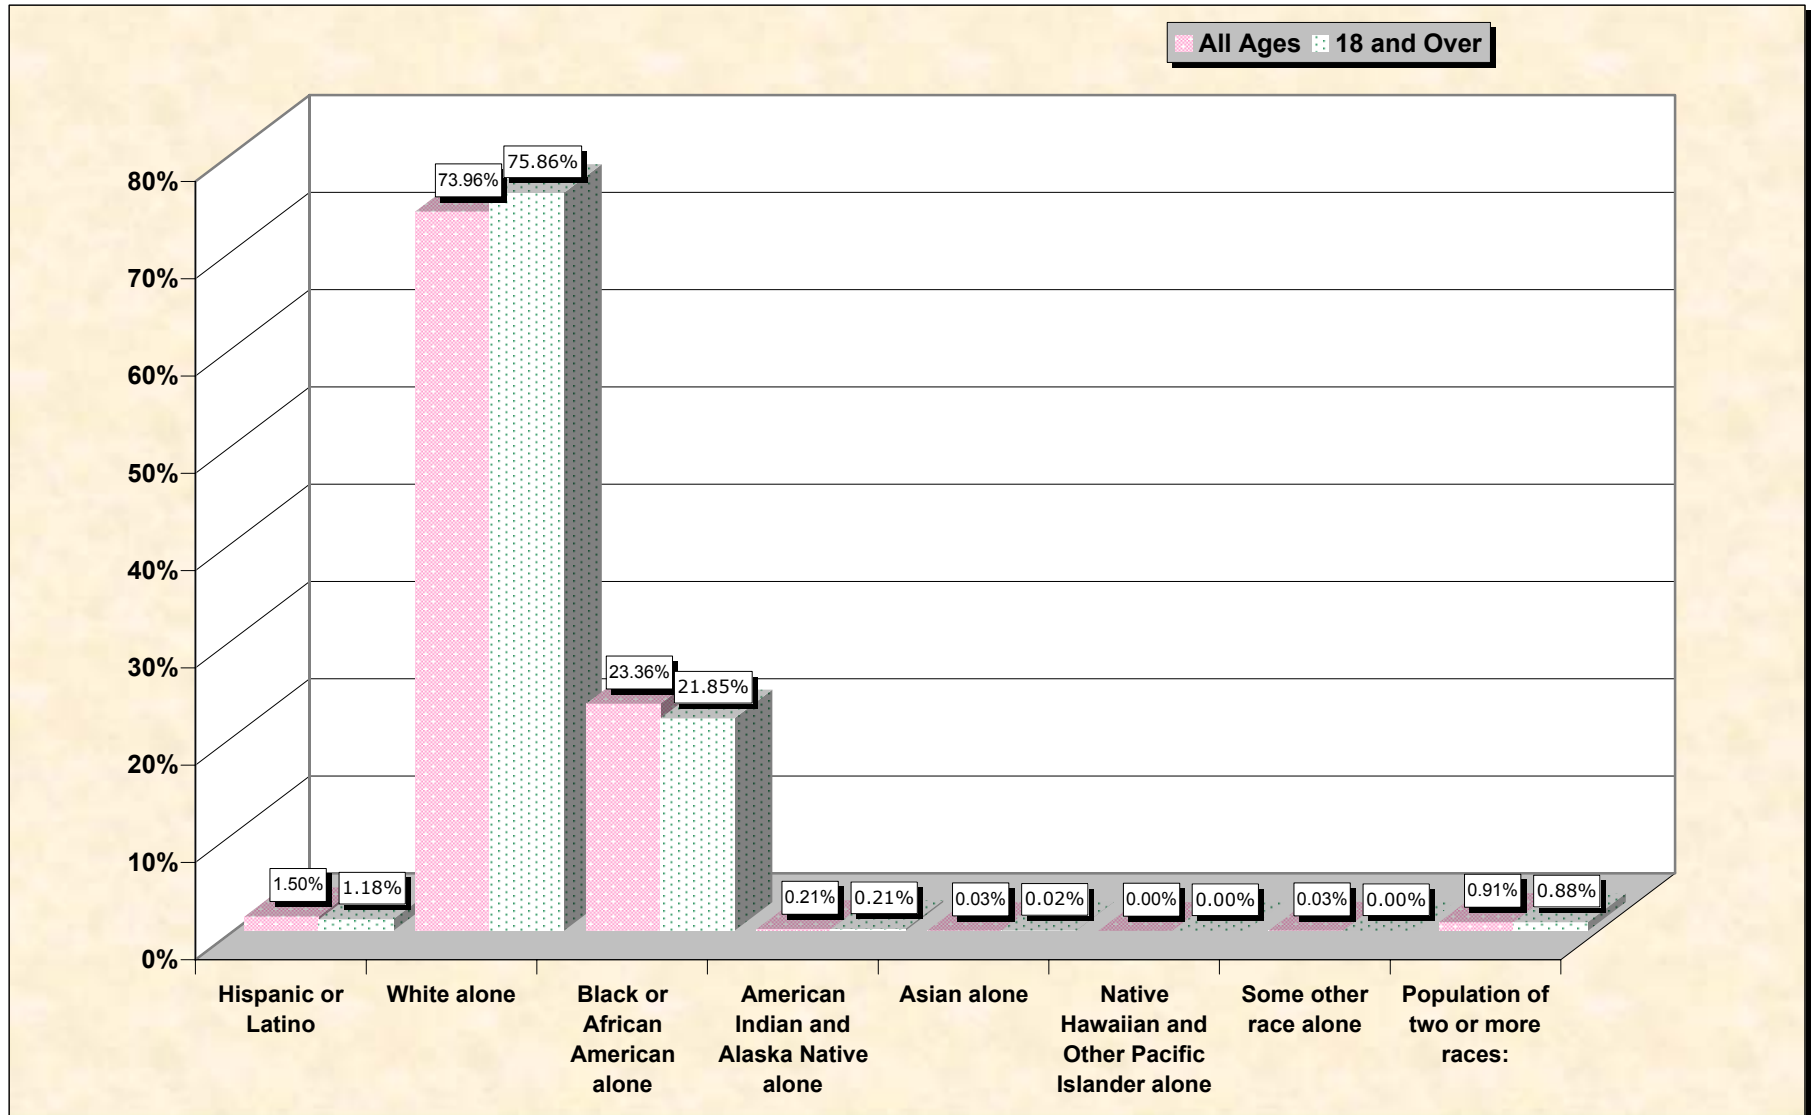

Hispanic or Latino, and not Hispanic by Race and Age Calhoun County, Arkansas

Source: Data Set: Census 2000 Redistricting Data (Public Law 94-171) Summary File. PL2. HISPANIC OR LATINO, AND NOT HISPANIC OR LATINO BY RACE [73] - Universe: Total population; PL4. HISPANIC OR LATINO, AND NOT HISPANIC OR LATINO BY RACE FOR THE POPULATION 18 YEARS AND OVER [73] - Universe: Total population 18 years and over