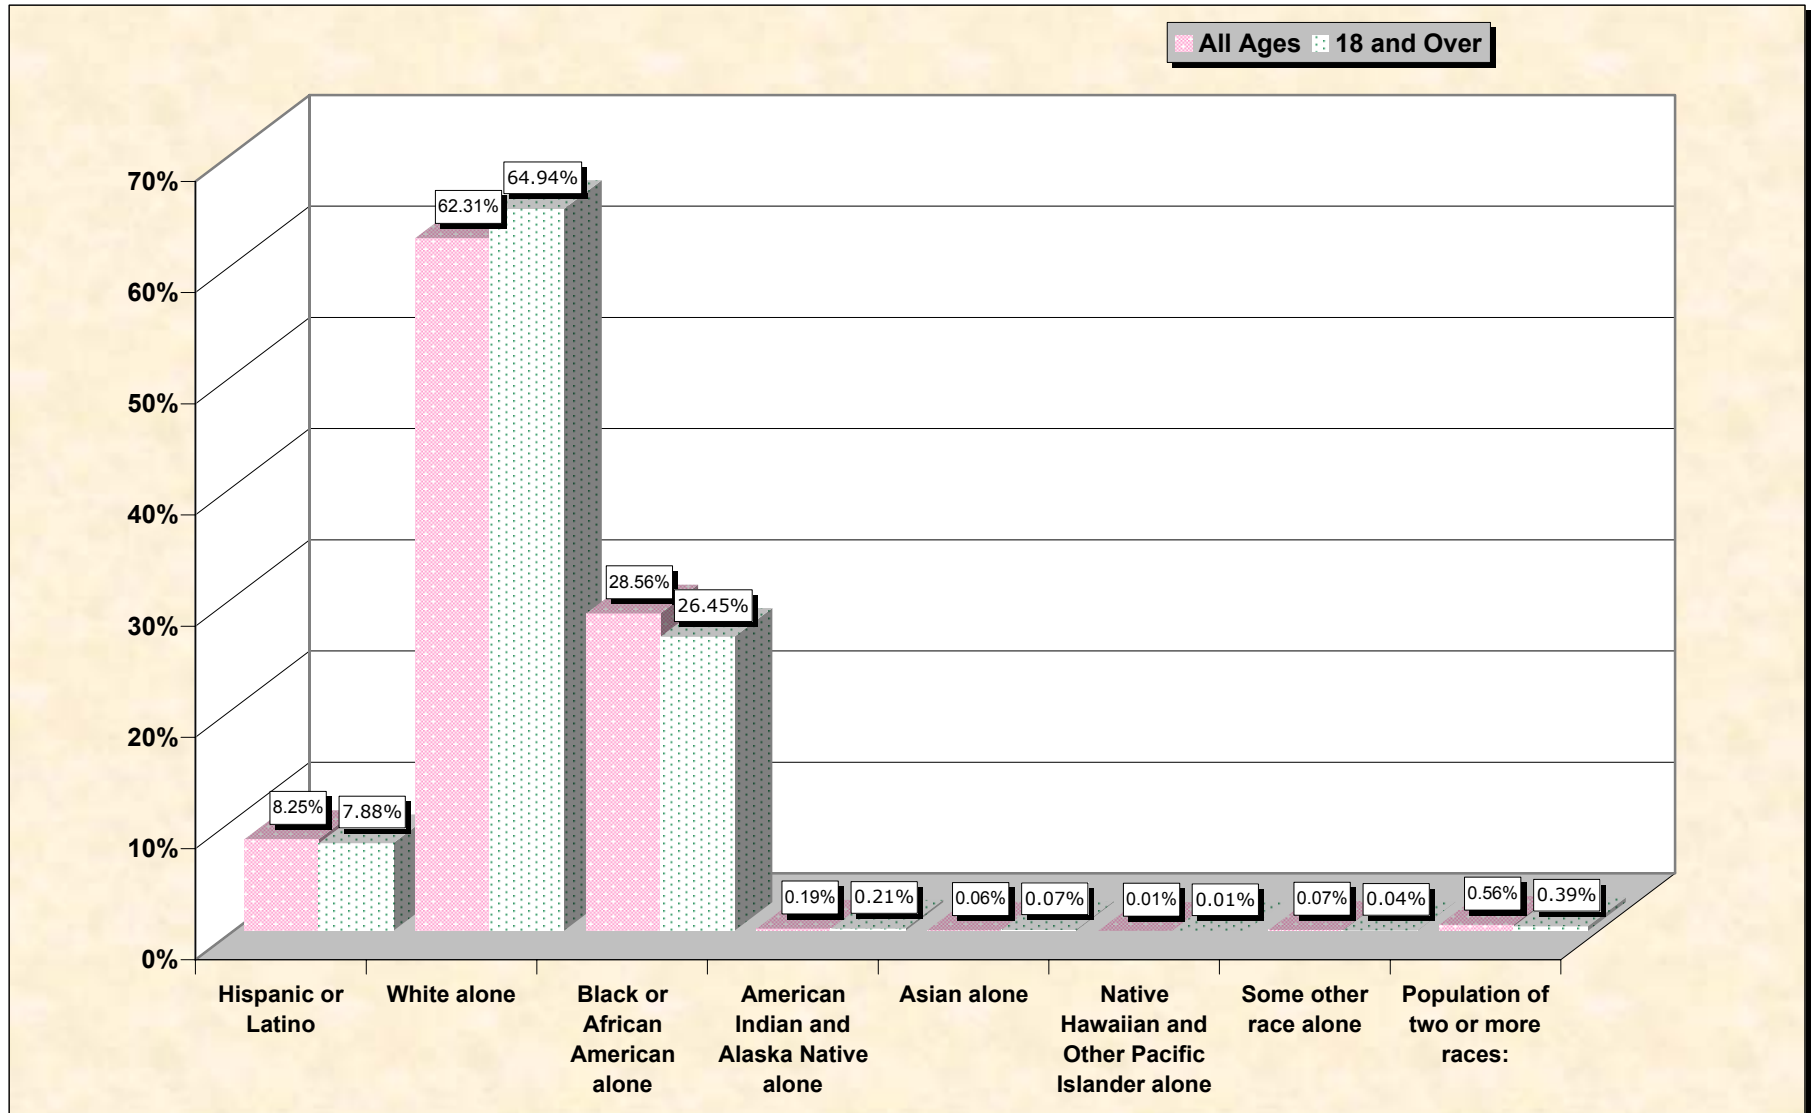

Population by Race or Ethnicity and Age

Bradley County, Arkansas

Data Set: Census 2000 Redistricting Data (Public Law 94-171) Summary File

www.fairdata2000.com

[3-Oct-02](#)

Hispanic or Latino, and not Hispanic by Race and Age Bradley County, Arkansas

Source: Data Set: Census 2000 Redistricting Data (Public Law 94-171) Summary File. PL2. HISPANIC OR LATINO, AND NOT HISPANIC OR LATINO BY RACE [73] - Universe: Total population; PL4. HISPANIC OR LATINO, AND NOT HISPANIC OR LATINO BY RACE FOR THE POPULATION 18 YEARS AND OVER [73] - Universe: Total population 18 years and over

source data for chart

HISPANIC OR LATINO, AND NOT HISPANIC OR LATINO BY RACE

	Bradley County, Arkansas
Total:	12,600
Hispanic or Latino	1,040
Not Hispanic or Latino:	11,560
Population of one race:	11,490
White alone	7,851
Black or African American alone	3,598
American Indian and Alaska Native alone	24
Asian alone	7
Native Hawaiian and Other Pacific Islander alone	1
Some other race alone	9
Population of two or more races:	70

Source: Data Set: Census 2000 Redistricting Data (Public Law 94-171) Summary File. PL2. HISPANIC OR LATINO, AND NOT HISPANIC OR LATINO BY RACE [73] - Universe: Total population

HISPANIC OR LATINO, AND NOT HISPANIC OR LATINO BY RACE FOR THE POPULATION 18 YEARS AND OVER