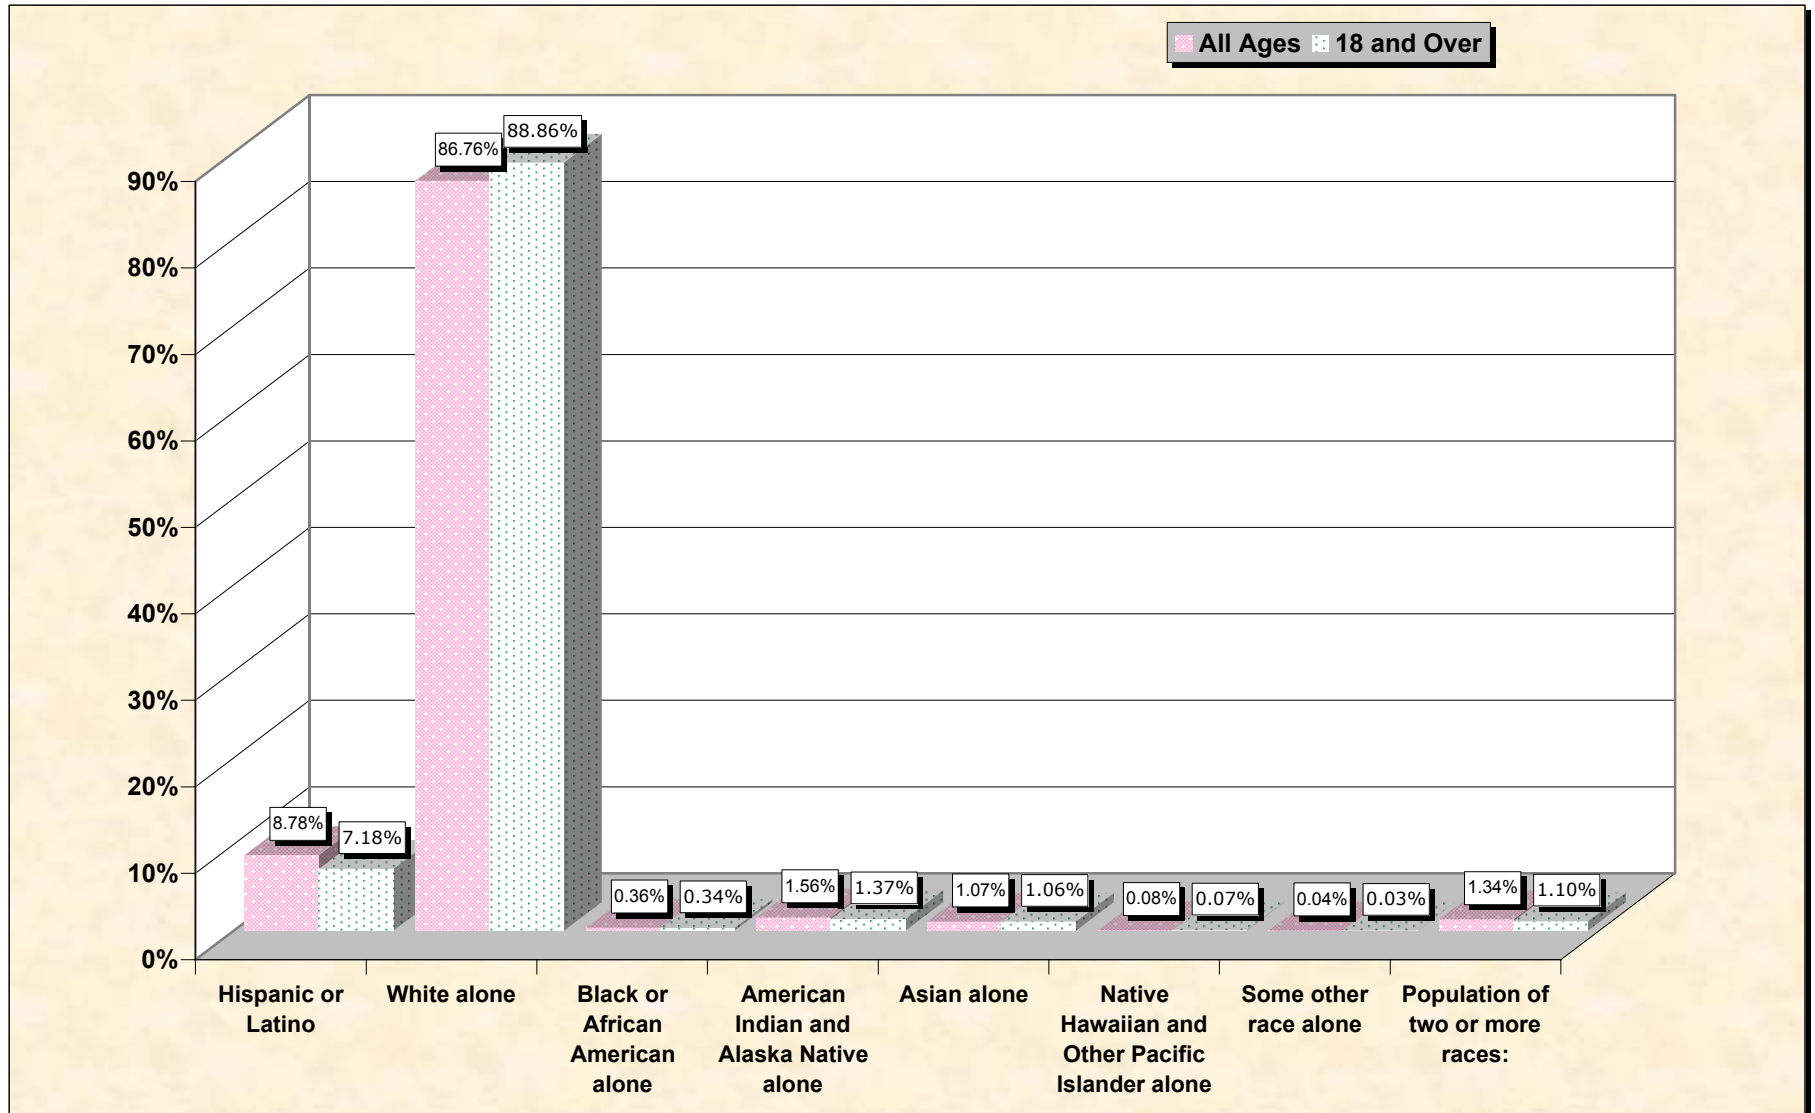

Population by Race or Ethnicity and Age

Benton County, Arkansas

Data Set: Census 2000 Redistricting Data (Public Law 94-171) Summary File

www.fairdata2000.com

[3-Oct-02](#)

Hispanic or Latino, and not Hispanic by Race and Age Benton County, Arkansas

Source: Data Set: Census 2000 Redistricting Data (Public Law 94-171) Summary File. PL2. HISPANIC OR LATINO, AND NOT HISPANIC OR LATINO BY RACE [73] - Universe: Total population; PL4. HISPANIC OR LATINO, AND NOT HISPANIC OR LATINO BY RACE FOR THE POPULATION 18 YEARS AND OVER [73] - Universe: Total population 18 years and over

source data for chart

HISPANIC OR LATINO, AND NOT HISPANIC OR LATINO BY RACE

	Benton County, Arkansas
Total:	153,406
Hispanic or Latino	13,469
Not Hispanic or Latino:	139,937
Population of one race:	137,876
White alone	133,094
Black or African American alone	558
American Indian and Alaska Native alone	2,398
Asian alone	1,644
Native Hawaiian and Other Pacific Islander alone	127
Some other race alone	55
Population of two or more races:	2,061

Source: Data Set: Census 2000 Redistricting Data (Public Law 94-171) Summary File. PL2. HISPANIC OR LATINO, AND NOT HISPANIC OR LATINO BY RACE [73] - Universe: Total population

HISPANIC OR LATINO, AND NOT HISPANIC OR LATINO BY RACE FOR THE POPULATION 18 YEARS AND OVER