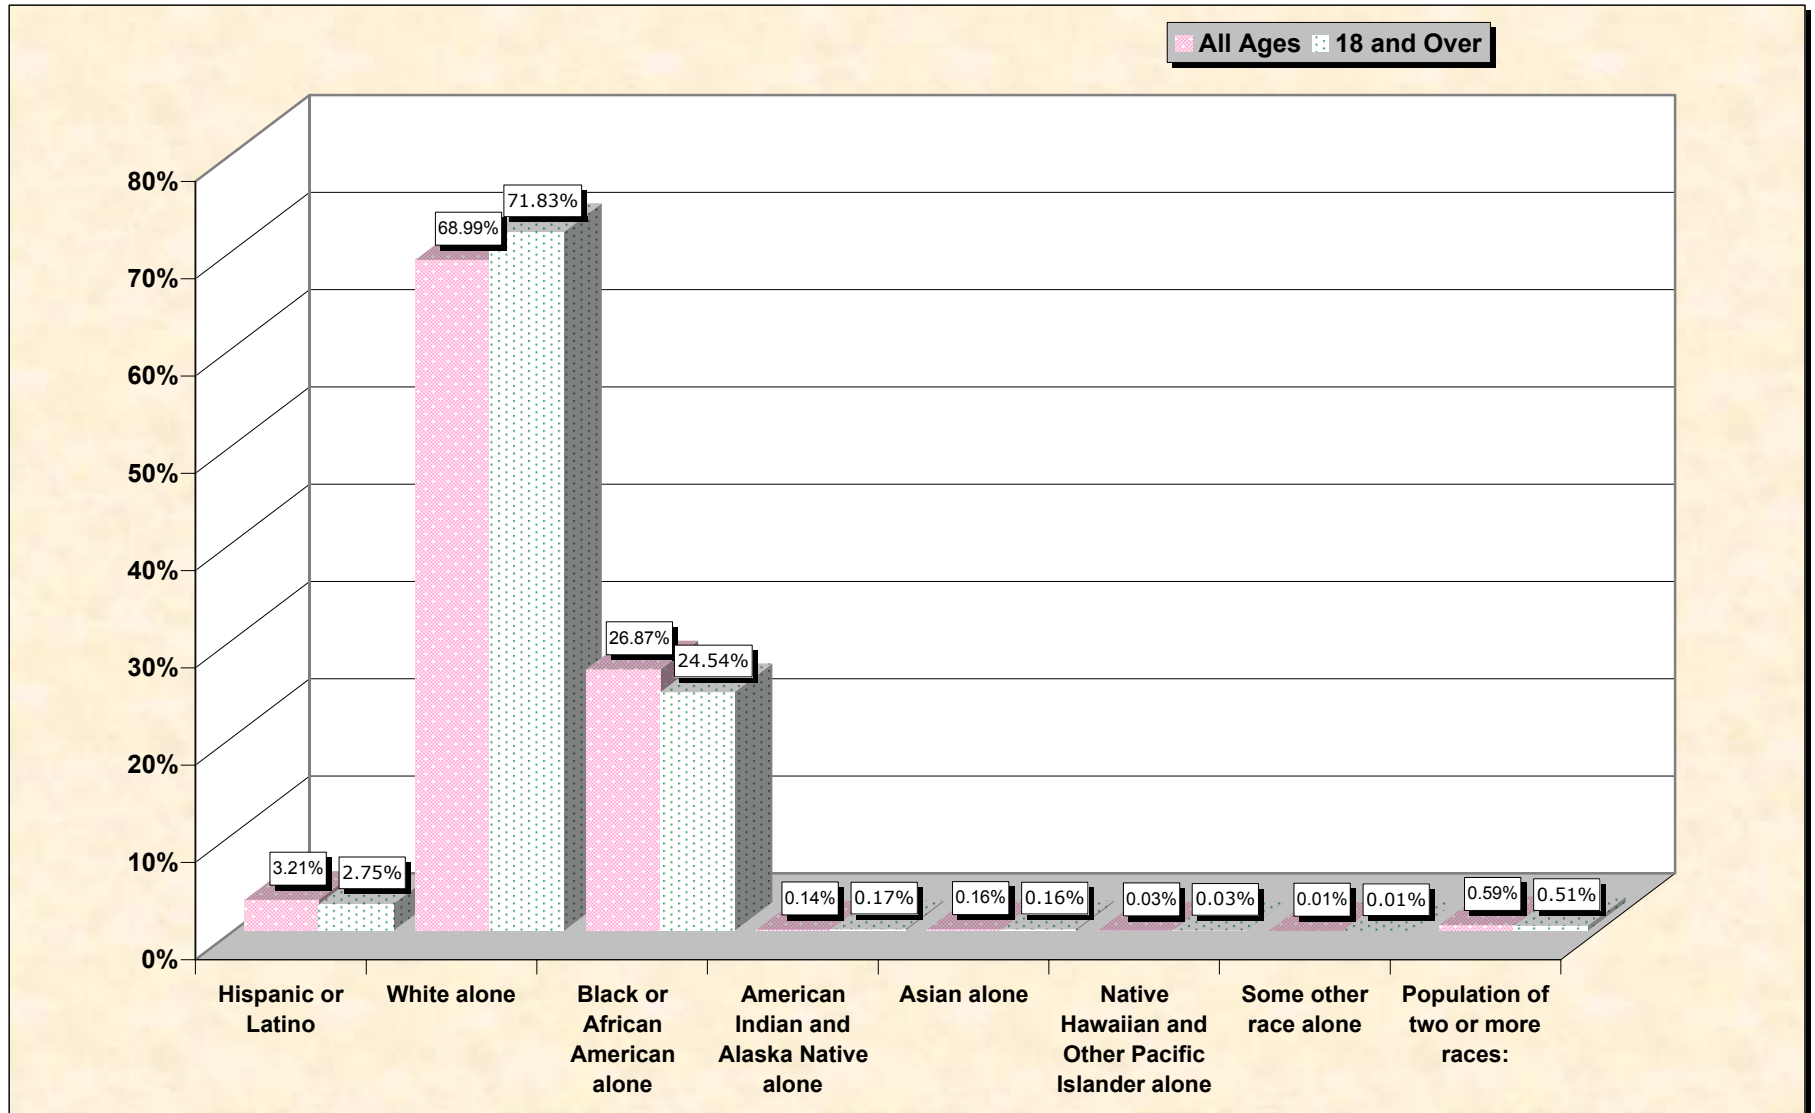

Population by Race or Ethnicity and Age

Ashley County, Arkansas

Data Set: Census 2000 Redistricting Data (Public Law 94-171) Summary File

www.fairdata2000.com

[3-Oct-02](#)

Hispanic or Latino, and not Hispanic by Race and Age Ashley County, Arkansas

Source: Data Set: Census 2000 Redistricting Data (Public Law 94-171) Summary File. PL2. HISPANIC OR LATINO, AND NOT HISPANIC OR LATINO BY RACE [73] - Universe: Total population; PL4. HISPANIC OR LATINO, AND NOT HISPANIC OR LATINO BY RACE FOR THE POPULATION 18 YEARS AND OVER [73] - Universe: Total population 18 years and over

source data for chart

HISPANIC OR LATINO, AND NOT HISPANIC OR LATINO BY RACE

	Ashley County, Arkansas
Total:	24,209
Hispanic or Latino	776
Not Hispanic or Latino:	23,433
Population of one race:	23,291
White alone	16,702
Black or African American alone	6,506
American Indian and Alaska Native alone	34
Asian alone	39
Native Hawaiian and Other Pacific Islander alone	7
Some other race alone	3
Population of two or more races:	142

Source: Data Set: Census 2000 Redistricting Data (Public Law 94-171) Summary File. PL2. HISPANIC OR LATINO, AND NOT HISPANIC OR LATINO BY RACE [73] - Universe: Total population

HISPANIC OR LATINO, AND NOT HISPANIC OR LATINO BY RACE FOR THE POPULATION 18 YEARS AND OVER