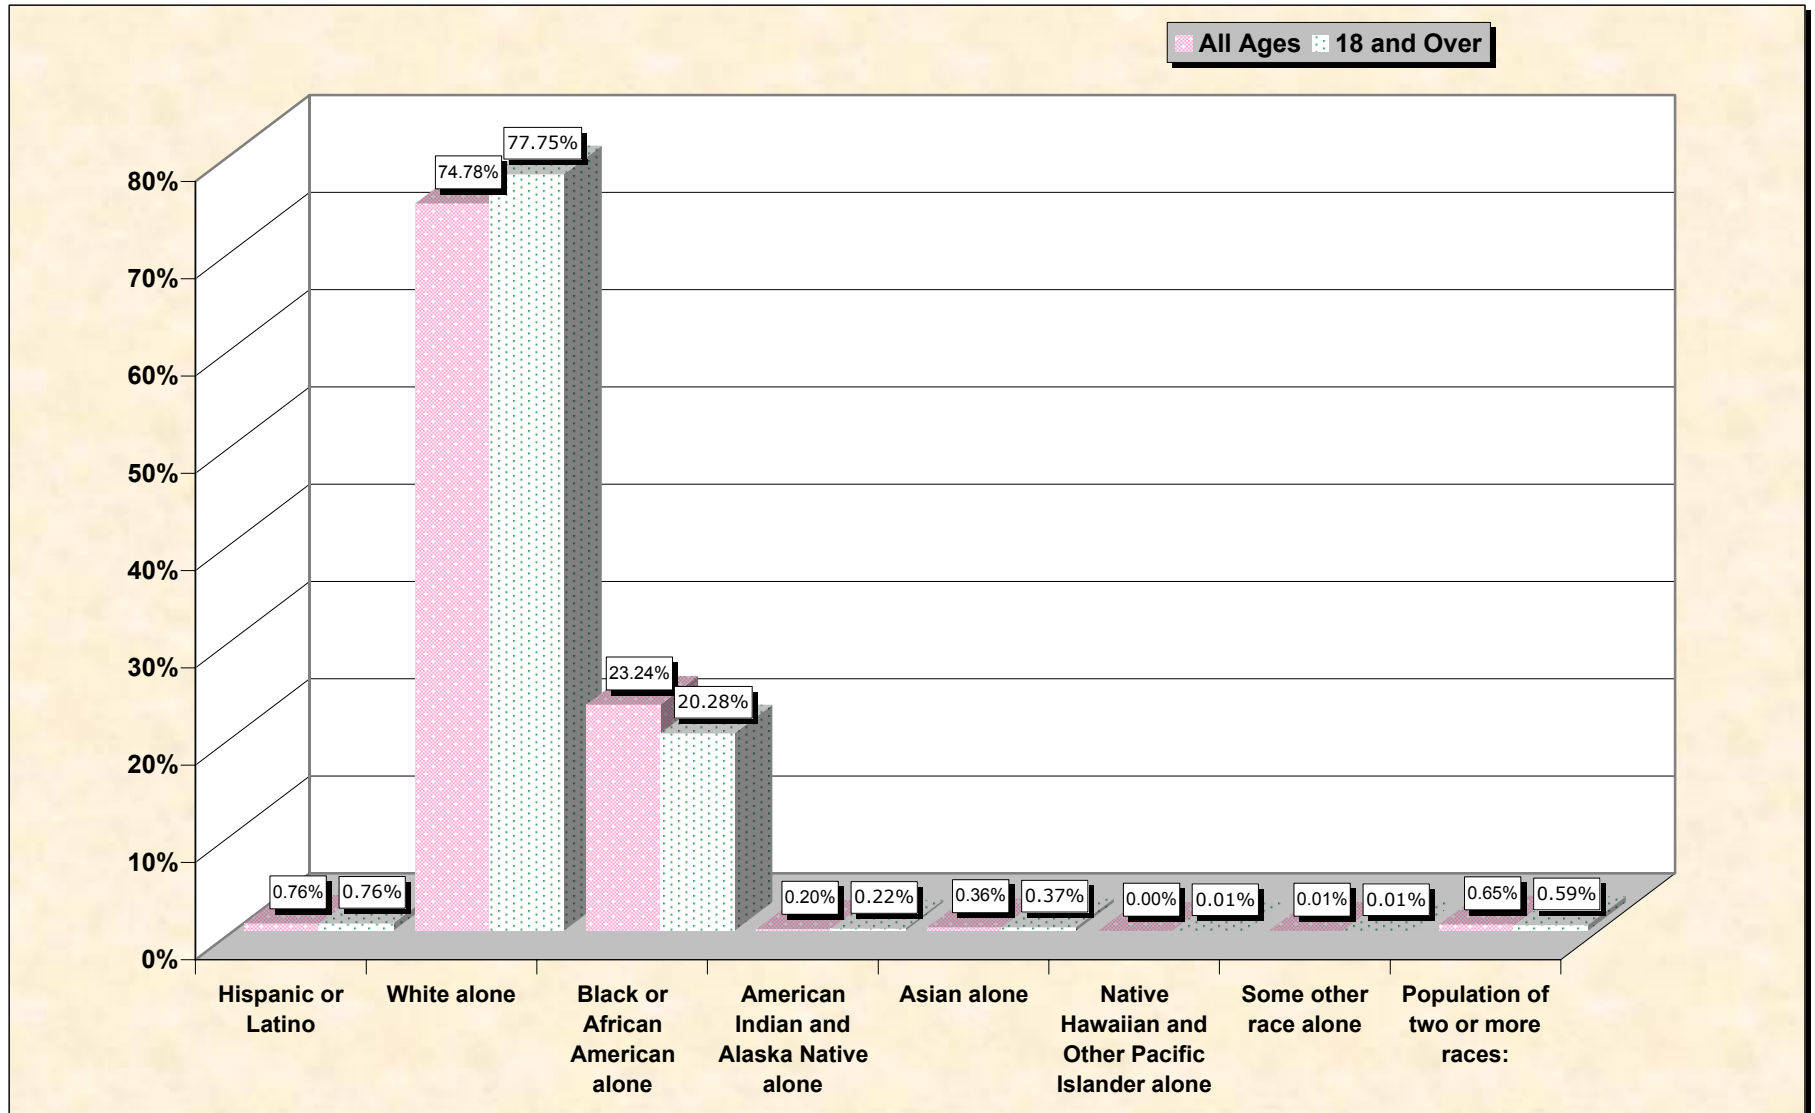

Population by Race or Ethnicity and Age

Arkansas County, Arkansas

Data Set: Census 2000 Redistricting Data (Public Law 94-171) Summary File

www.fairdata2000.com

[3-Oct-02](#)

Hispanic or Latino, and not Hispanic by Race and Age Arkansas County, Arkansas

Source: Data Set: Census 2000 Redistricting Data (Public Law 94-171) Summary File. PL2. HISPANIC OR LATINO, AND NOT HISPANIC OR LATINO BY RACE [73] - Universe: Total population; PL4. HISPANIC OR LATINO, AND NOT HISPANIC OR LATINO BY RACE FOR THE POPULATION 18 YEARS AND OVER [73] - Universe: Total population 18 years and over

source data for chart

HISPANIC OR LATINO, AND NOT HISPANIC OR LATINO BY RACE

| | Arkansas County, Arkansas |
|--|--------------------------------------|
| Total: | 20,749 |
| Hispanic or Latino | 157 |
| Not Hispanic or Latino: | 20,592 |
| Population of one race: | 20,457 |
| White alone | 15,516 |
| Black or African American alone | 4,823 |
| American Indian and Alaska Native alone | 41 |
| Asian alone | 74 |
| Native Hawaiian and Other Pacific Islander alone | 1 |
| Some other race alone | 2 |
| Population of two or more races: | 135 |

Source: Data Set: Census 2000 Redistricting Data (Public Law 94-171) Summary File. PL2. HISPANIC OR LATINO, AND NOT HISPANIC OR LATINO BY RACE [73] - Universe: Total population

HISPANIC OR LATINO, AND NOT HISPANIC OR LATINO BY RACE FOR THE POPULATION 18 YEARS AND OVER