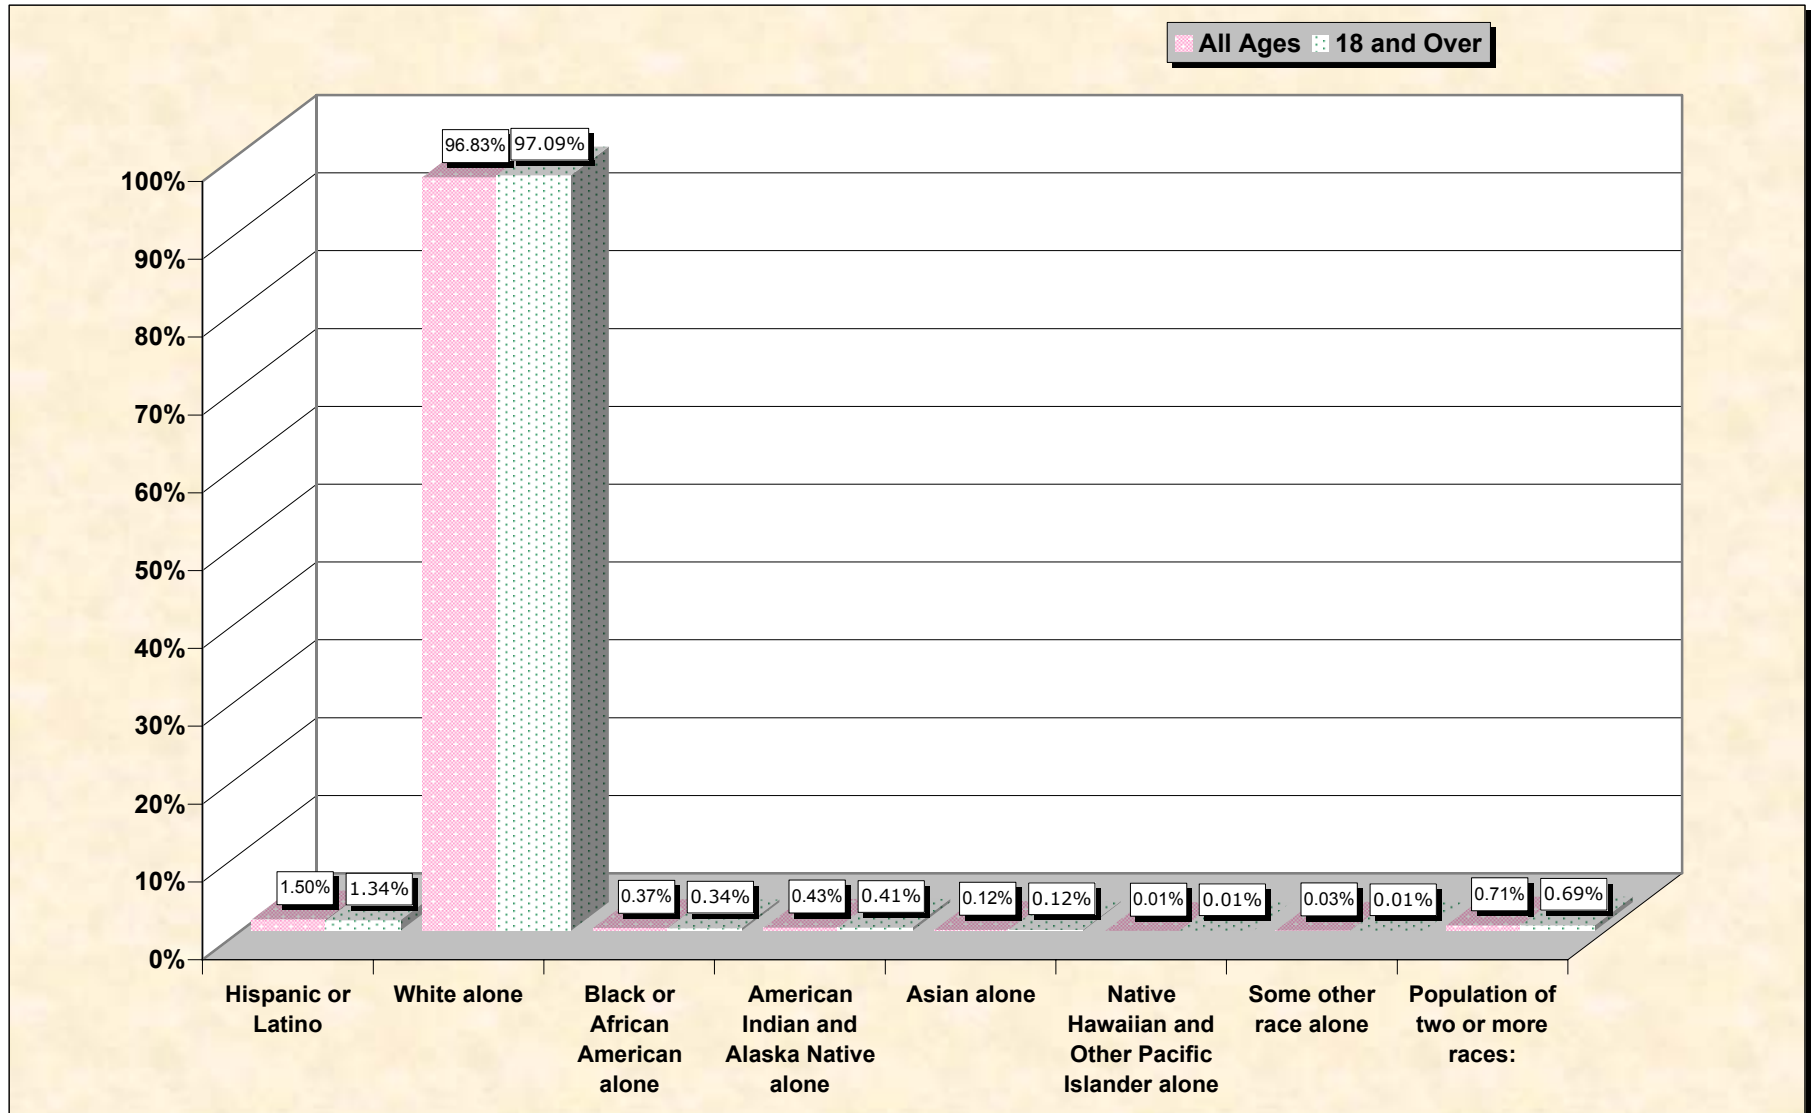

Population by Race or Ethnicity and Age

Winston County, Alabama

Data Set: Census 2000 Redistricting Data (Public Law 94-171) Summary File

www.fairdata2000.com

[3-Oct-02](#)

Hispanic or Latino, and not Hispanic by Race and Age Winston County, Alabama

Source: Data Set: Census 2000 Redistricting Data (Public Law 94-171) Summary File. PL2. HISPANIC OR LATINO, AND NOT HISPANIC OR LATINO BY RACE [73] - Universe: Total population; PL4. HISPANIC OR LATINO, AND NOT HISPANIC OR LATINO BY RACE FOR THE POPULATION 18 YEARS AND OVER [73] - Universe: Total population 18 years and over

source data for chart

HISPANIC OR LATINO, AND NOT HISPANIC OR LATINO BY RACE

	Winston County, Alabama
Total:	24,843
Hispanic or Latino	372
Not Hispanic or Latino:	24,471
Population of one race:	24,295
White alone	24,055
Black or African American alone	93
American Indian and Alaska Native alone	107
Asian alone	30
Native Hawaiian and Other Pacific Islander alone	2
Some other race alone	8
Population of two or more races:	176

Source: Data Set: Census 2000 Redistricting Data (Public Law 94-171) Summary File. PL2. HISPANIC OR LATINO, AND NOT HISPANIC OR LATINO BY RACE [73] - Universe: Total population

HISPANIC OR LATINO, AND NOT HISPANIC OR LATINO BY RACE FOR THE POPULATION 18 YEARS AND OVER