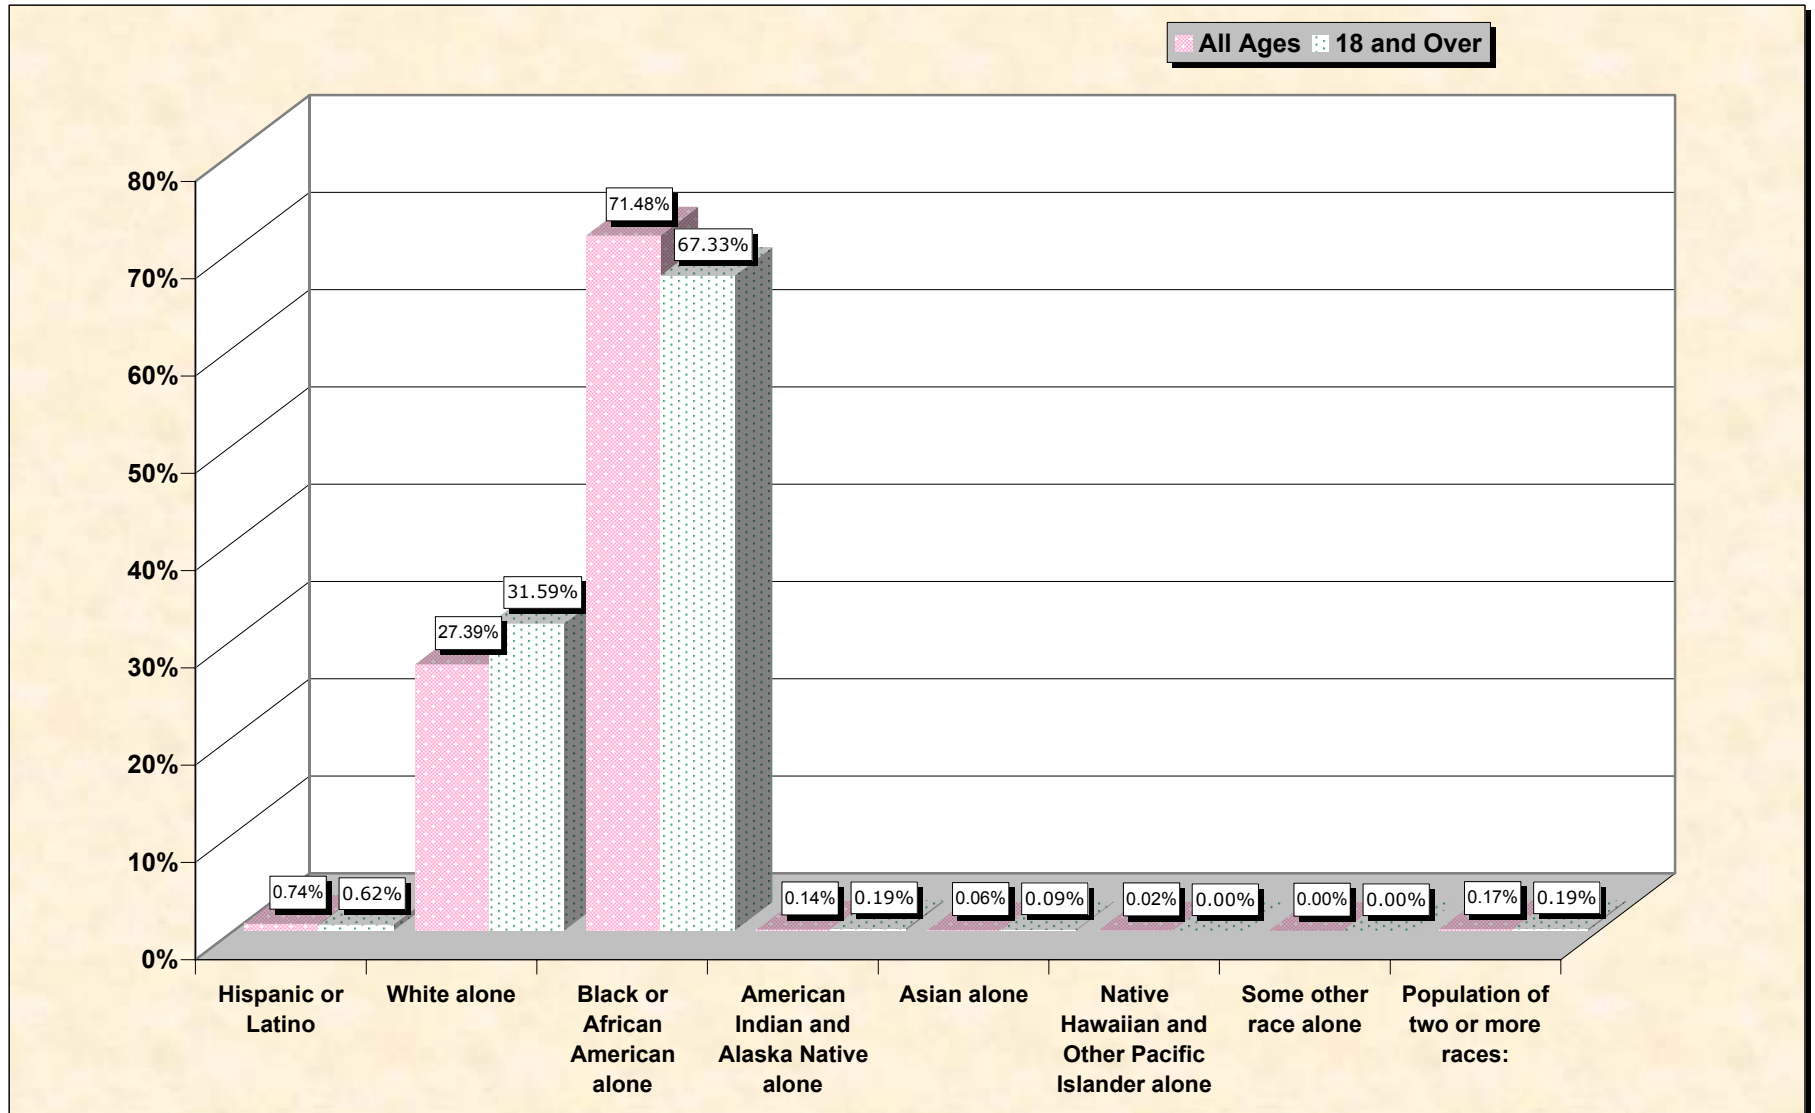

Population by Race or Ethnicity and Age

Wilcox County, Alabama

Data Set: Census 2000 Redistricting Data (Public Law 94-171) Summary File

www.fairdata2000.com

[3-Oct-02](#)

Hispanic or Latino, and not Hispanic by Race and Age Wilcox County, Alabama

Source: Data Set: Census 2000 Redistricting Data (Public Law 94-171) Summary File. PL2. HISPANIC OR LATINO, AND NOT HISPANIC OR LATINO BY RACE [73] - Universe: Total population; PL4. HISPANIC OR LATINO, AND NOT HISPANIC OR LATINO BY RACE FOR THE POPULATION 18 YEARS AND OVER [73] - Universe: Total population 18 years and over

source data for chart

HISPANIC OR LATINO, AND NOT HISPANIC OR LATINO BY RACE

	Wilcox County, Alabama
Total:	13,183
Hispanic or Latino	97
Not Hispanic or Latino:	13,086
Population of one race:	13,063
White alone	3,611
Black or African American alone	9,423
American Indian and Alaska Native alone	19
Asian alone	8
Native Hawaiian and Other Pacific Islander alone	2
Some other race alone	0
Population of two or more races:	23

	Wilcox County, Alabama
Total:	9,142
Hispanic or Latino	57
Not Hispanic or Latino:	9,085
Population of one race:	9,068
White alone	2,888
Black or African American alone	6,155
American Indian and Alaska Native alone	17
Asian alone	8
Native Hawaiian and Other Pacific Islander alone	0
Some other race alone	0
Population of two or more races:	17