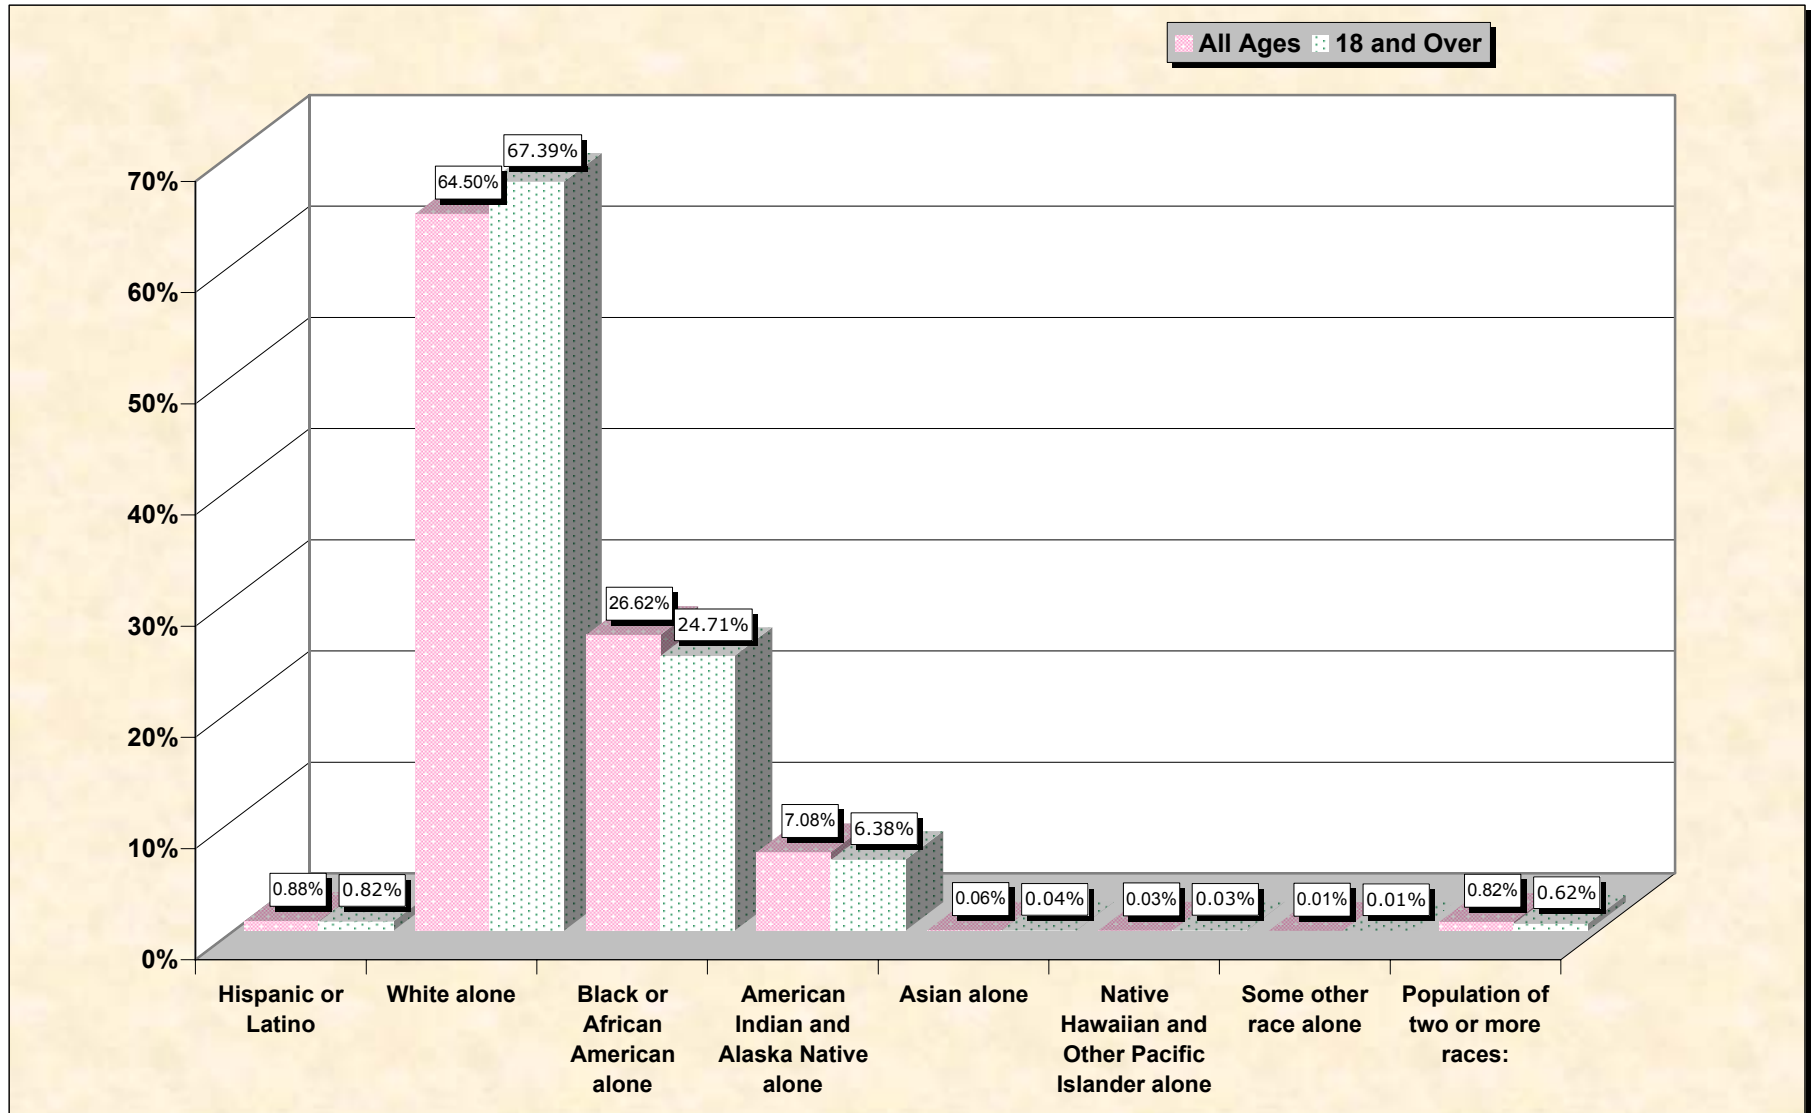

Population by Race or Ethnicity and Age

Washington County, Alabama

Data Set: Census 2000 Redistricting Data (Public Law 94-171) Summary File

www.fairdata2000.com

[3-Oct-02](#)

Hispanic or Latino, and not Hispanic by Race and Age Washington County, Alabama

Source: Data Set: Census 2000 Redistricting Data (Public Law 94-171) Summary File. PL2. HISPANIC OR LATINO, AND NOT HISPANIC OR LATINO BY RACE [73] - Universe: Total population; PL4. HISPANIC OR LATINO, AND NOT HISPANIC OR LATINO BY RACE FOR THE POPULATION 18 YEARS AND OVER [73] - Universe: Total population 18 years and over

source data for chart

HISPANIC OR LATINO, AND NOT HISPANIC OR LATINO BY RACE

| | Washington County, Alabama |
|--|---------------------------------------|
| Total: | 18,097 |
| Hispanic or Latino | 160 |
| Not Hispanic or Latino: | 17,937 |
| Population of one race: | 17,789 |
| White alone | 11,673 |
| Black or African American alone | 4,818 |
| American Indian and Alaska Native alone | 1,282 |
| Asian alone | 10 |
| Native Hawaiian and Other Pacific Islander alone | 5 |
| Some other race alone | 1 |
| Population of two or more races: | 148 |

| | Washington County, Alabama |
|--|---------------------------------------|
| Total: | 12,908 |
| Hispanic or Latino | 106 |
| Not Hispanic or Latino: | 12,802 |
| Population of one race: | 12,722 |
| White alone | 8,699 |
| Black or African American alone | 3,190 |
| American Indian and Alaska Native alone | 823 |
| Asian alone | 5 |
| Native Hawaiian and Other Pacific Islander alone | 4 |
| Some other race alone | 1 |
| Population of two or more races: | 80 |