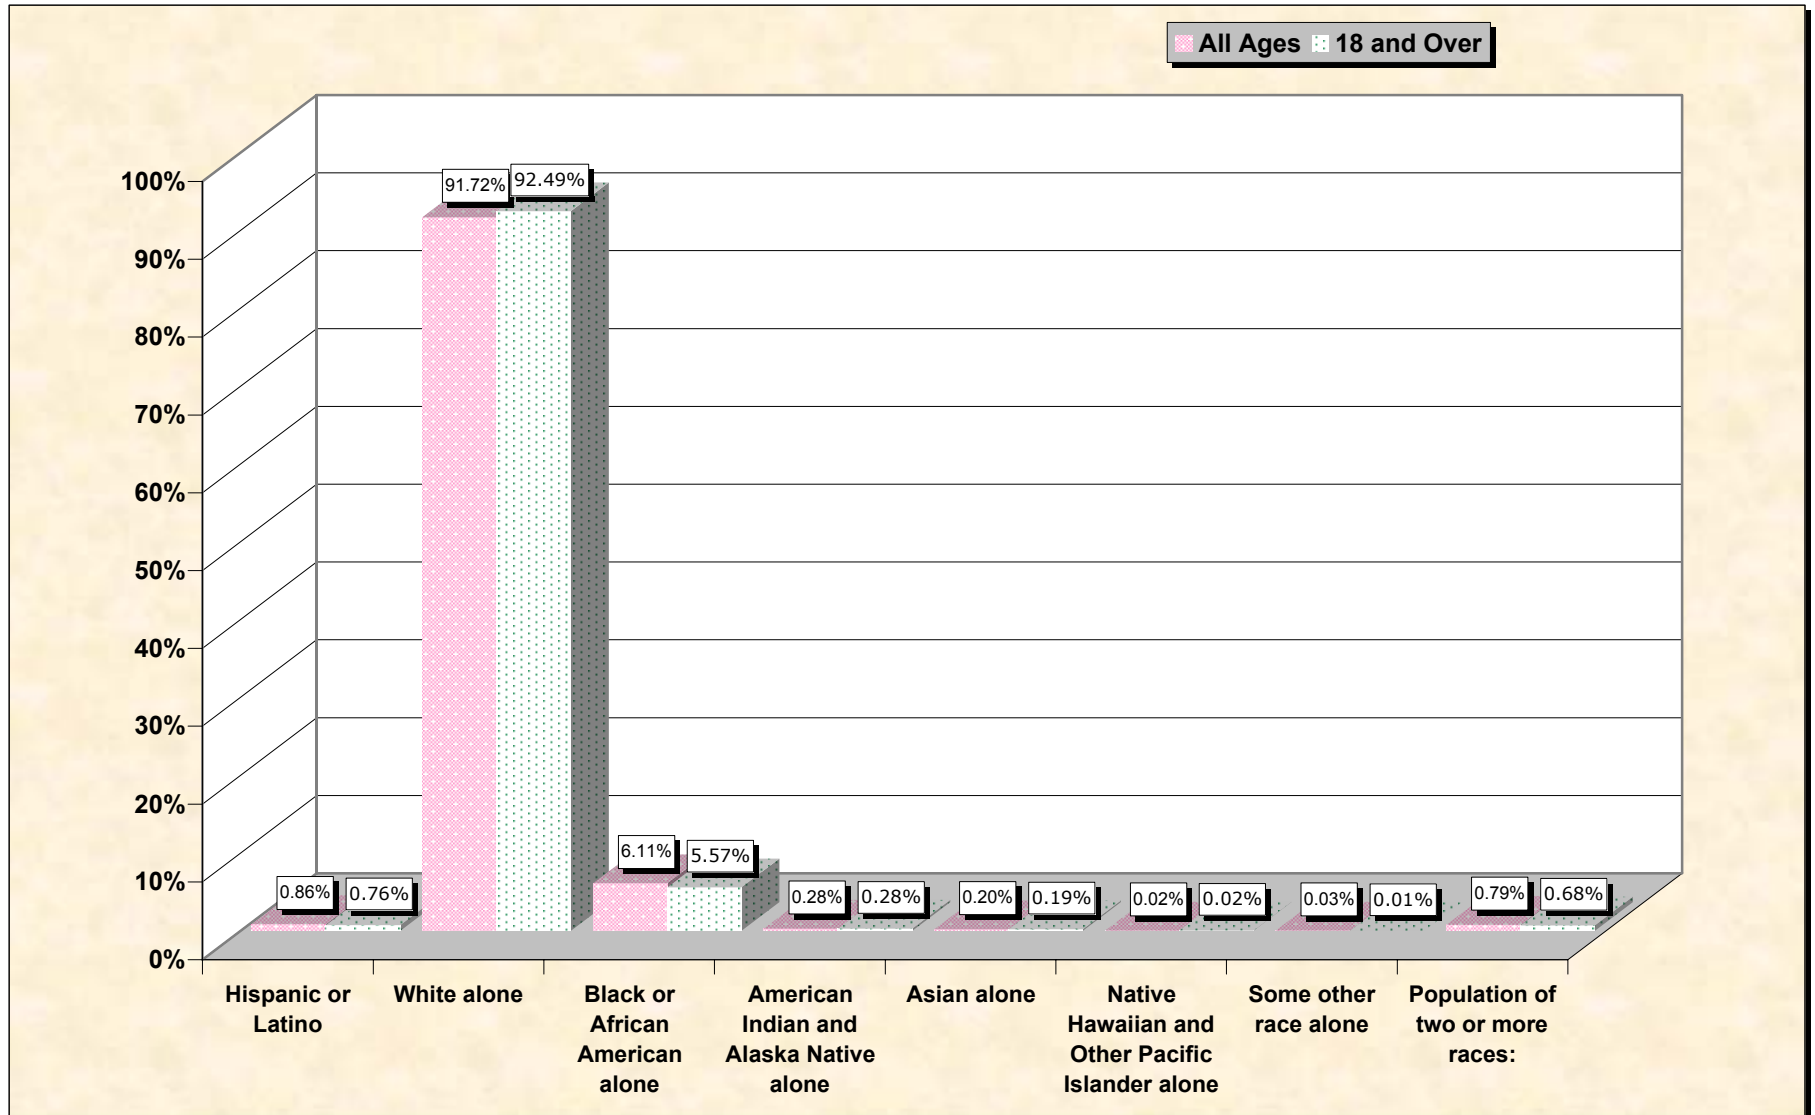

Population by Race or Ethnicity and Age

Walker County, Alabama

Data Set: Census 2000 Redistricting Data (Public Law 94-171) Summary File

www.fairdata2000.com

[3-Oct-02](#)

Hispanic or Latino, and not Hispanic by Race and Age Walker County, Alabama

Source: Data Set: Census 2000 Redistricting Data (Public Law 94-171) Summary File. PL2. HISPANIC OR LATINO, AND NOT HISPANIC OR LATINO BY RACE [73] - Universe: Total population; PL4. HISPANIC OR LATINO, AND NOT HISPANIC OR LATINO BY RACE FOR THE POPULATION 18 YEARS AND OVER [73] - Universe: Total population 18 years and over

source data for chart

HISPANIC OR LATINO, AND NOT HISPANIC OR LATINO BY RACE

	Walker County, Alabama
Total:	70,713
Hispanic or Latino	607
Not Hispanic or Latino:	70,106
Population of one race:	69,546
White alone	64,855
Black or African American alone	4,323
American Indian and Alaska Native alone	197
Asian alone	140
Native Hawaiian and Other Pacific Islander alone	13
Some other race alone	18
Population of two or more races:	560

	Walker County, Alabama
Total:	54,077
Hispanic or Latino	410
Not Hispanic or Latino:	53,667
Population of one race:	53,300
White alone	50,017
Black or African American alone	3,013
American Indian and Alaska Native alone	153
Asian alone	101
Native Hawaiian and Other Pacific Islander alone	10
Some other race alone	6
Population of two or more races:	367