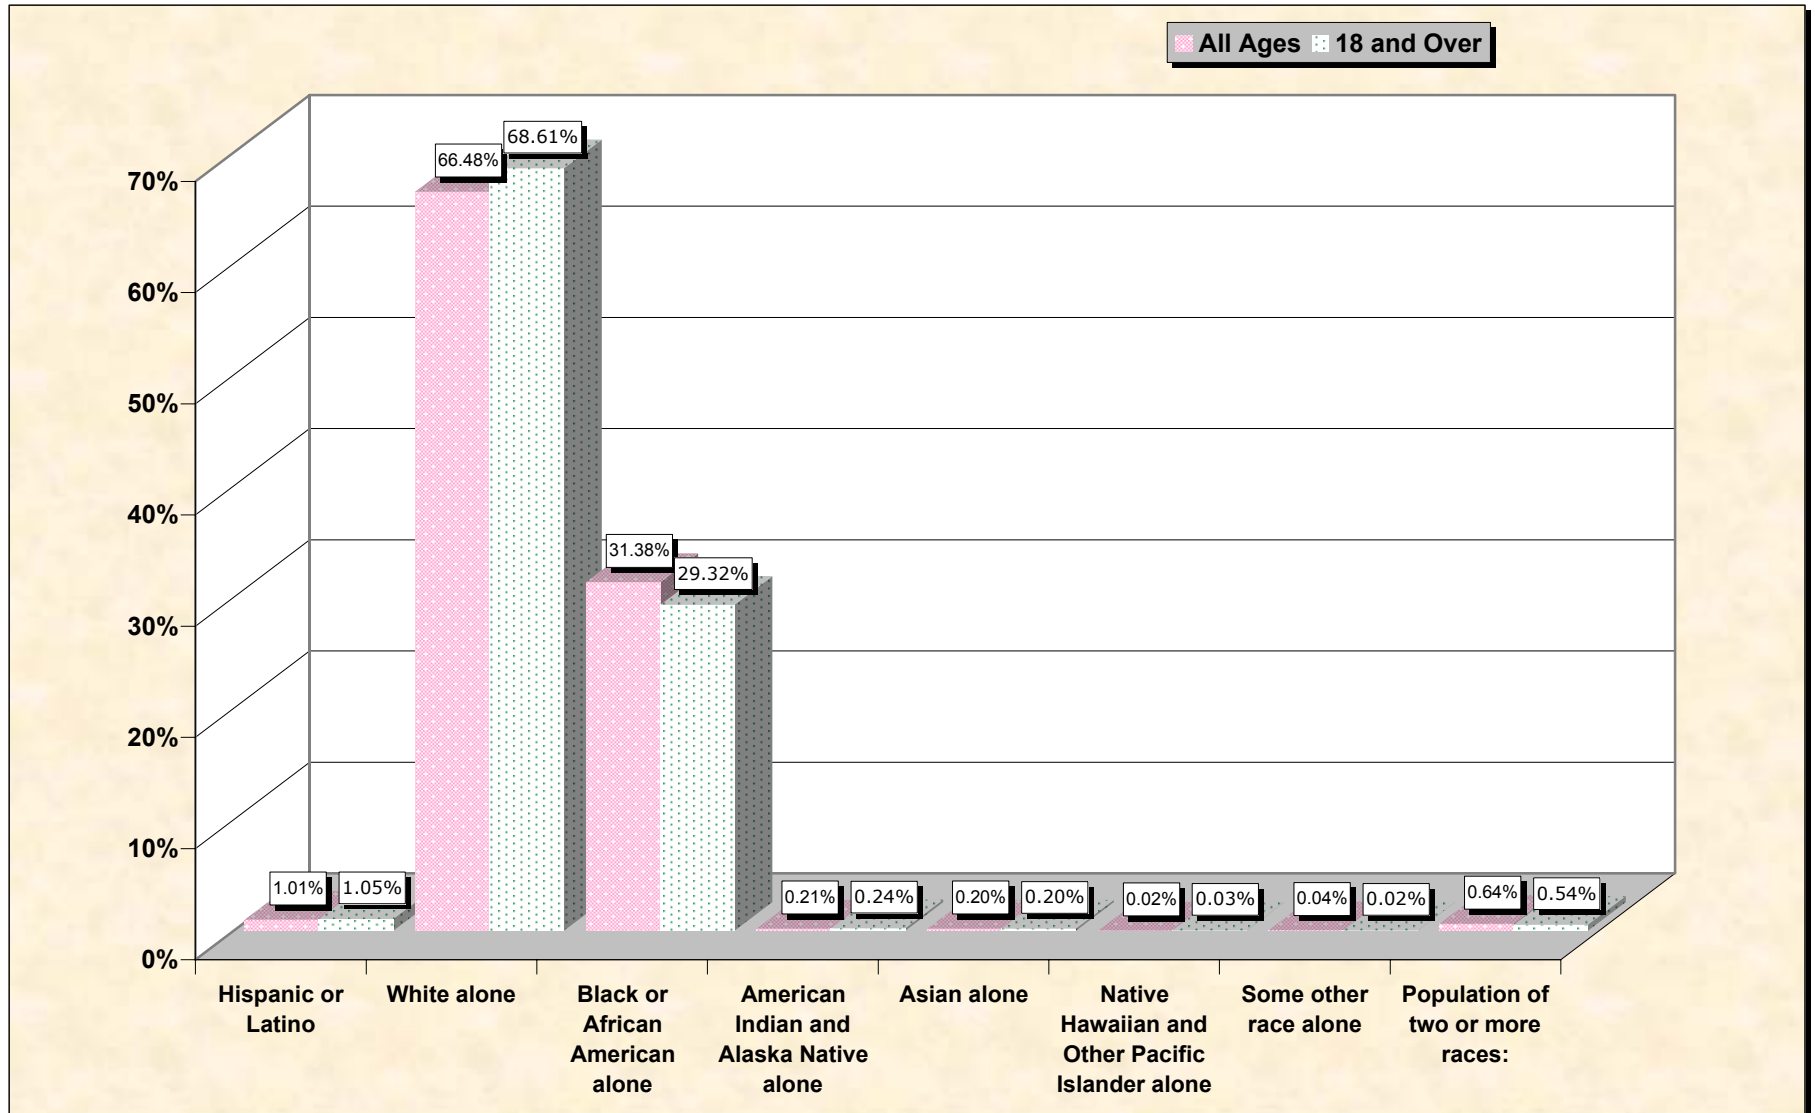

Population by Race or Ethnicity and Age

Talladega County, Alabama

Data Set: Census 2000 Redistricting Data (Public Law 94-171) Summary File

www.fairdata2000.com

[3-Oct-02](#)

Hispanic or Latino, and not Hispanic by Race and Age Talladega County, Alabama

Source: Data Set: Census 2000 Redistricting Data (Public Law 94-171) Summary File. PL2. HISPANIC OR LATINO, AND NOT HISPANIC OR LATINO BY RACE [73] - Universe: Total population; PL4. HISPANIC OR LATINO, AND NOT HISPANIC OR LATINO BY RACE FOR THE POPULATION 18 YEARS AND OVER [73] - Universe: Total population 18 years and over

source data for chart

HISPANIC OR LATINO, AND NOT HISPANIC OR LATINO BY RACE

| | Talladega County, Alabama |
|--|--------------------------------------|
| Total: | 80,321 |
| Hispanic or Latino | 812 |
| Not Hispanic or Latino: | 79,509 |
| Population of one race: | 78,991 |
| White alone | 53,399 |
| Black or African American alone | 25,206 |
| American Indian and Alaska Native alone | 172 |
| Asian alone | 159 |
| Native Hawaiian and Other Pacific Islander alone | 20 |
| Some other race alone | 35 |
| Population of two or more races: | 518 |

| | Talladega County, Alabama |
|--|--------------------------------------|
| Total: | 60,255 |
| Hispanic or Latino | 633 |
| Not Hispanic or Latino: | 59,622 |
| Population of one race: | 59,298 |
| White alone | 41,338 |
| Black or African American alone | 17,666 |
| American Indian and Alaska Native alone | 145 |
| Asian alone | 121 |
| Native Hawaiian and Other Pacific Islander alone | 16 |
| Some other race alone | 12 |
| Population of two or more races: | 324 |