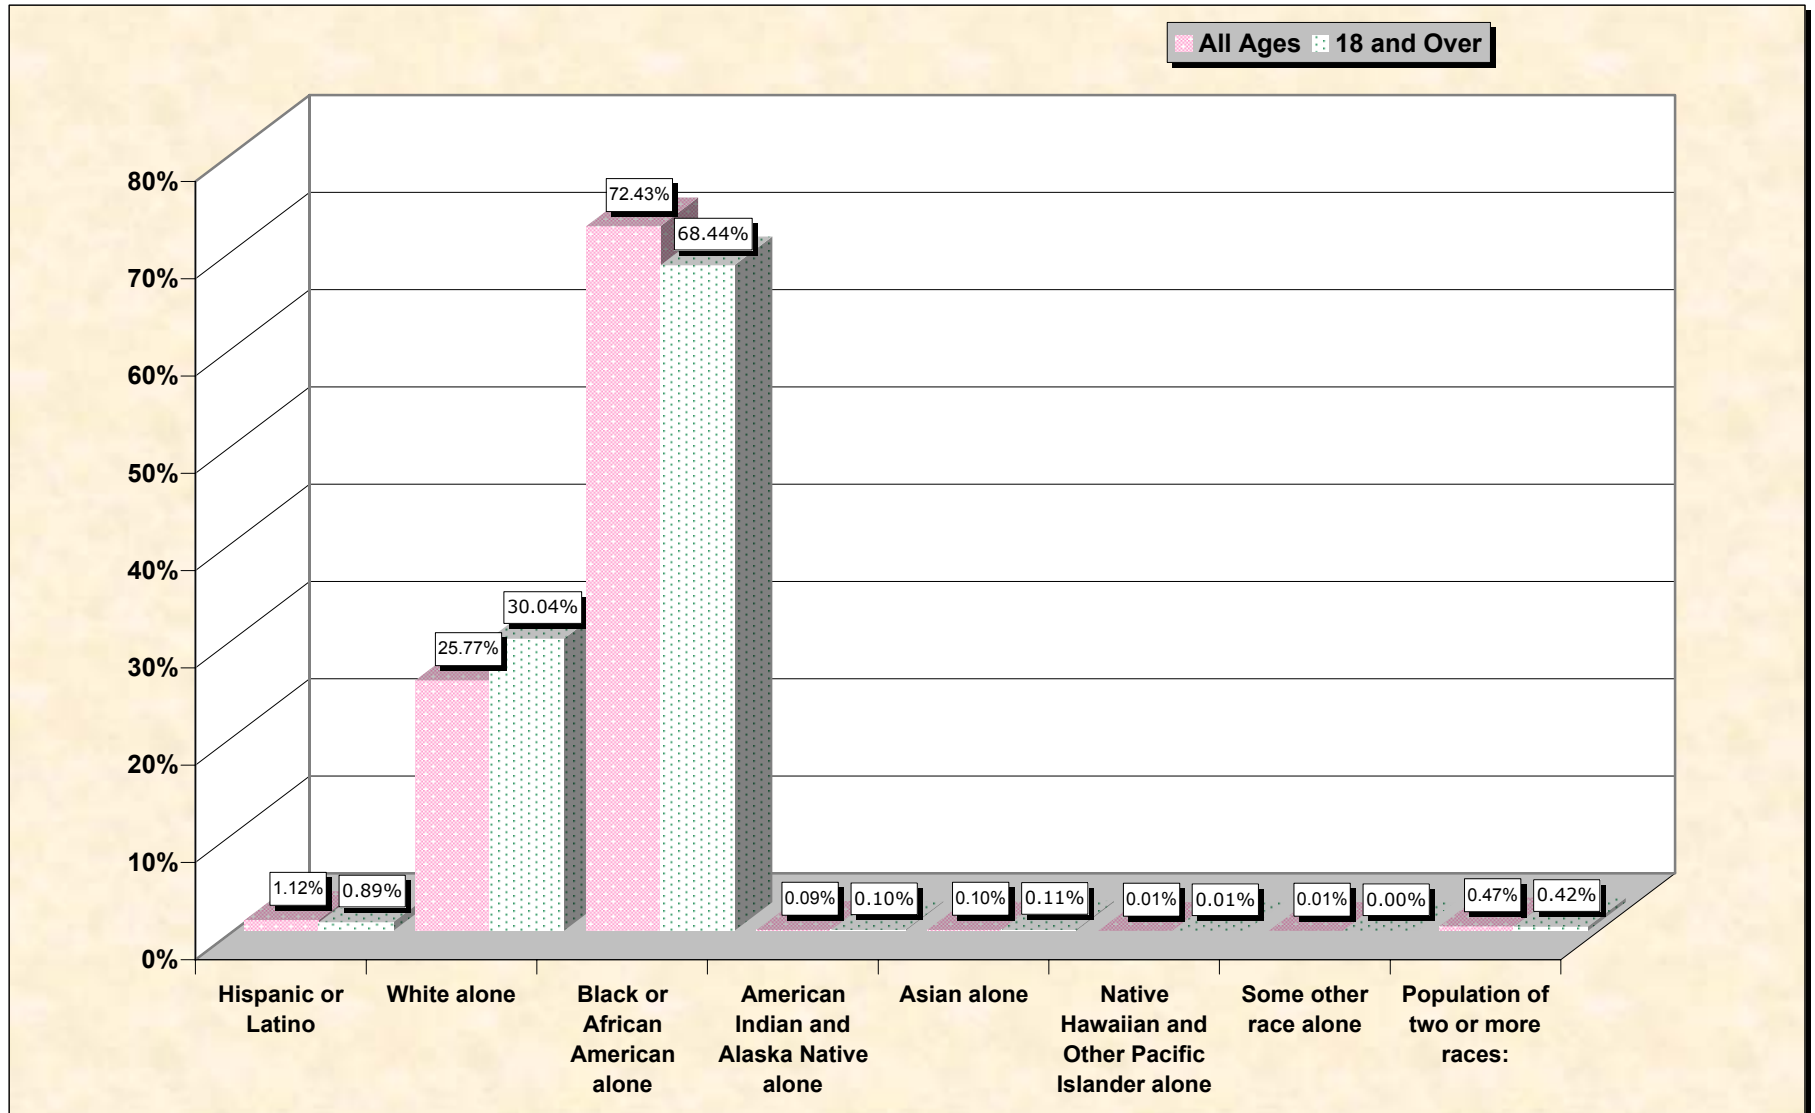

# Population by Race or Ethnicity and Age

## Sumter County, Alabama

**Data Set: Census 2000 Redistricting Data (Public Law 94-171) Summary File**

[www.fairdata2000.com](http://www.fairdata2000.com)

[3-Oct-02](#)

# Hispanic or Latino, and not Hispanic by Race and Age Sumter County, Alabama

Source: Data Set: Census 2000 Redistricting Data (Public Law 94-171) Summary File. PL2. HISPANIC OR LATINO, AND NOT HISPANIC OR LATINO BY RACE [73] - Universe: Total population; PL4. HISPANIC OR LATINO, AND NOT HISPANIC OR LATINO BY RACE FOR THE POPULATION 18 YEARS AND OVER [73] - Universe: Total population 18 years and over

**source data for chart**

**HISPANIC OR LATINO, AND NOT HISPANIC OR LATINO BY RACE**

	<b>Sumter County, Alabama</b>
Total:	14,798
Hispanic or Latino	165
Not Hispanic or Latino:	14,633
Population of one race:	14,563
White alone	3,813
Black or African American alone	10,718
American Indian and Alaska Native alone	14
Asian alone	15
Native Hawaiian and Other Pacific Islander alone	2
Some other race alone	1
Population of two or more races:	70