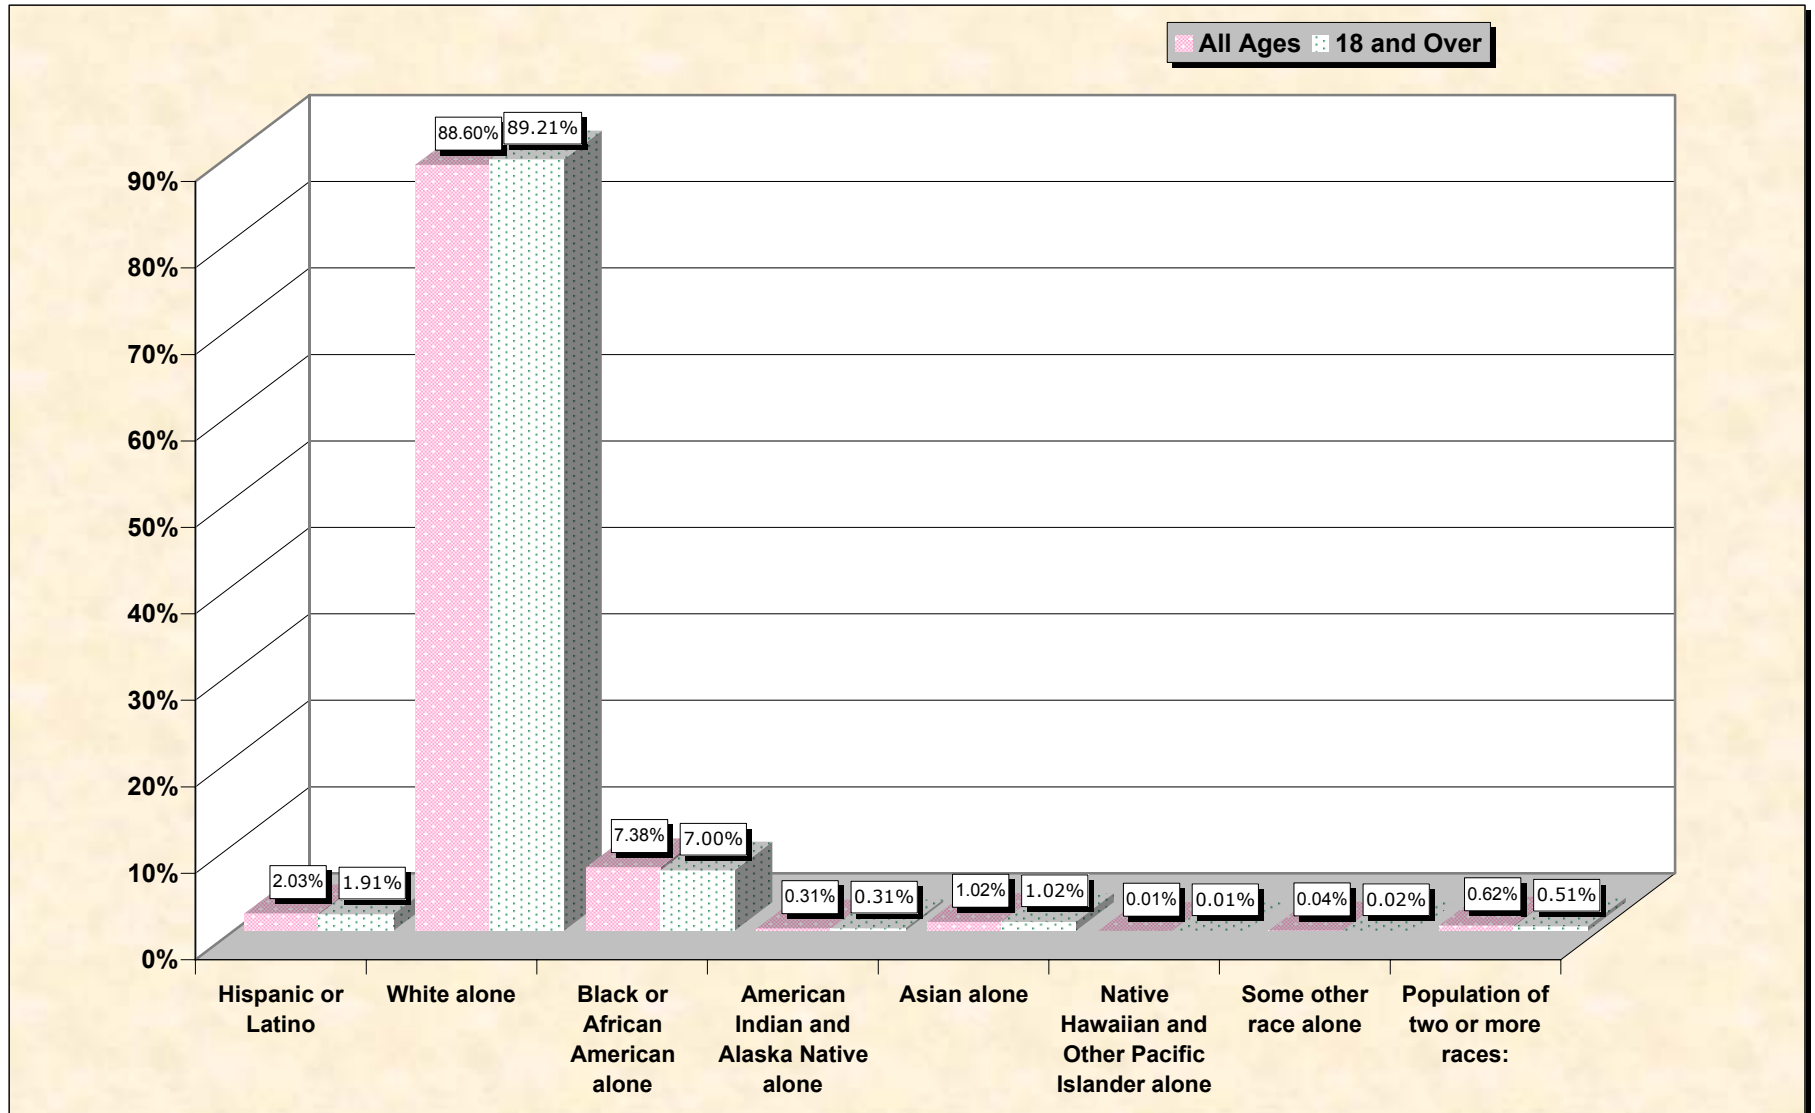

# Population by Race or Ethnicity and Age

# Hispanic or Latino, and not Hispanic by Race and Age Shelby County, Alabama

Source: Data Set: Census 2000 Redistricting Data (Public Law 94-171) Summary File. PL2. HISPANIC OR LATINO, AND NOT HISPANIC OR LATINO BY RACE [73] - Universe: Total population; PL4. HISPANIC OR LATINO, AND NOT HISPANIC OR LATINO BY RACE FOR THE POPULATION 18 YEARS AND OVER [73] - Universe: Total population 18 years and over

**source data for chart**

**HISPANIC OR LATINO, AND NOT HISPANIC OR LATINO BY RACE**

	<b>Shelby County, Alabama</b>
Total:	143,293
Hispanic or Latino	2,910
Not Hispanic or Latino:	140,383
Population of one race:	139,499
White alone	126,951
Black or African American alone	10,570
American Indian and Alaska Native alone	441
Asian alone	1,465
Native Hawaiian and Other Pacific Islander alone	21
Some other race alone	51
Population of two or more races:	884

Source: Data Set: Census 2000 Redistricting Data (Public Law 94-171) Summary File. PL2. HISPANIC OR LATINO, AND NOT HISPANIC OR LATINO BY RACE [73] - Universe: Total population

**HISPANIC OR LATINO, AND NOT HISPANIC OR LATINO BY RACE FOR THE POPULATION 18 YEARS AND OVER**