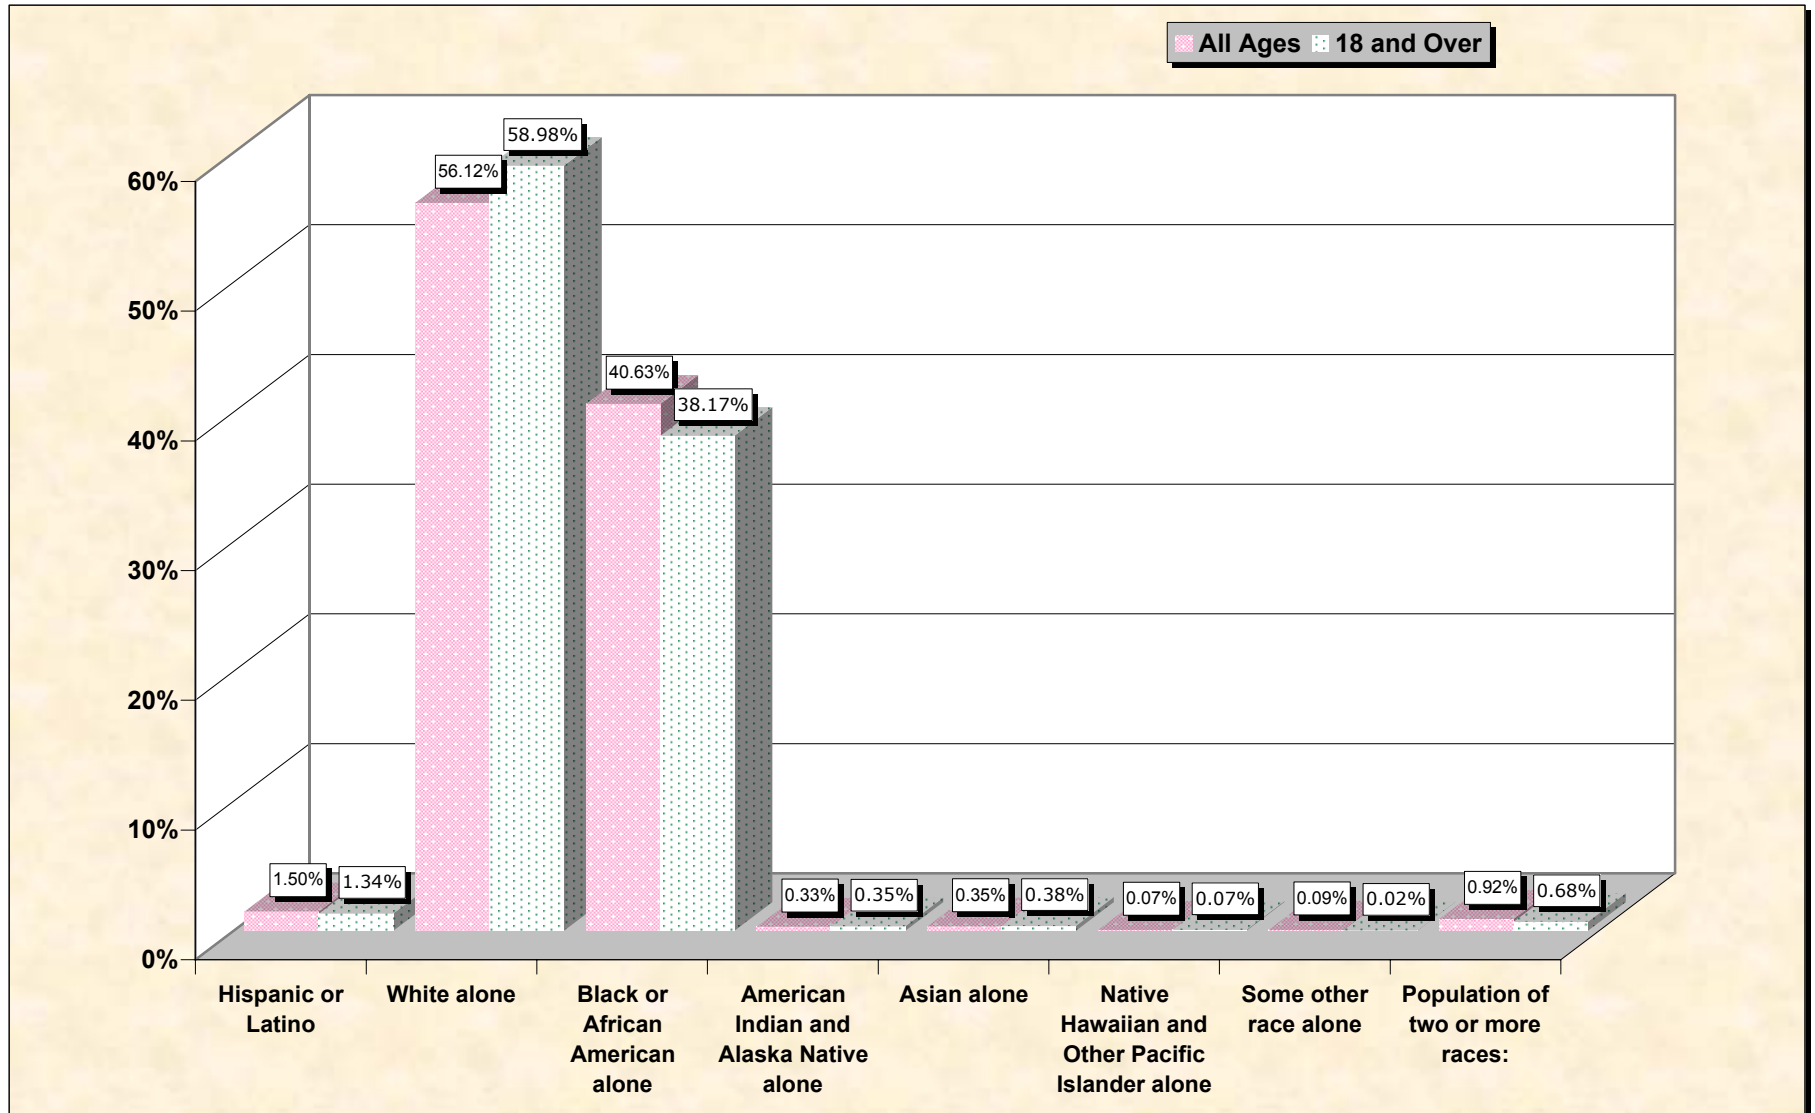

Population by Race or Ethnicity and Age

Russell County, Alabama

Data Set: Census 2000 Redistricting Data (Public Law 94-171) Summary File

www.fairdata2000.com

[3-Oct-02](#)

Hispanic or Latino, and not Hispanic by Race and Age Russell County, Alabama

Source: Data Set: Census 2000 Redistricting Data (Public Law 94-171) Summary File. PL2. HISPANIC OR LATINO, AND NOT HISPANIC OR LATINO BY RACE [73] - Universe: Total population; PL4. HISPANIC OR LATINO, AND NOT HISPANIC OR LATINO BY RACE FOR THE POPULATION 18 YEARS AND OVER [73] - Universe: Total population 18 years and over

source data for chart

HISPANIC OR LATINO, AND NOT HISPANIC OR LATINO BY RACE

	Russell County, Alabama
Total:	49,756
Hispanic or Latino	744
Not Hispanic or Latino:	49,012
Population of one race:	48,556
White alone	27,925
Black or African American alone	20,217
American Indian and Alaska Native alone	164
Asian alone	173
Native Hawaiian and Other Pacific Islander alone	34
Some other race alone	43
Population of two or more races:	456

	Russell County, Alabama
Total:	36,562
Hispanic or Latino	490
Not Hispanic or Latino:	36,072
Population of one race:	35,823
White alone	21,565
Black or African American alone	13,957
American Indian and Alaska Native alone	129
Asian alone	140
Native Hawaiian and Other Pacific Islander alone	24
Some other race alone	8
Population of two or more races:	249