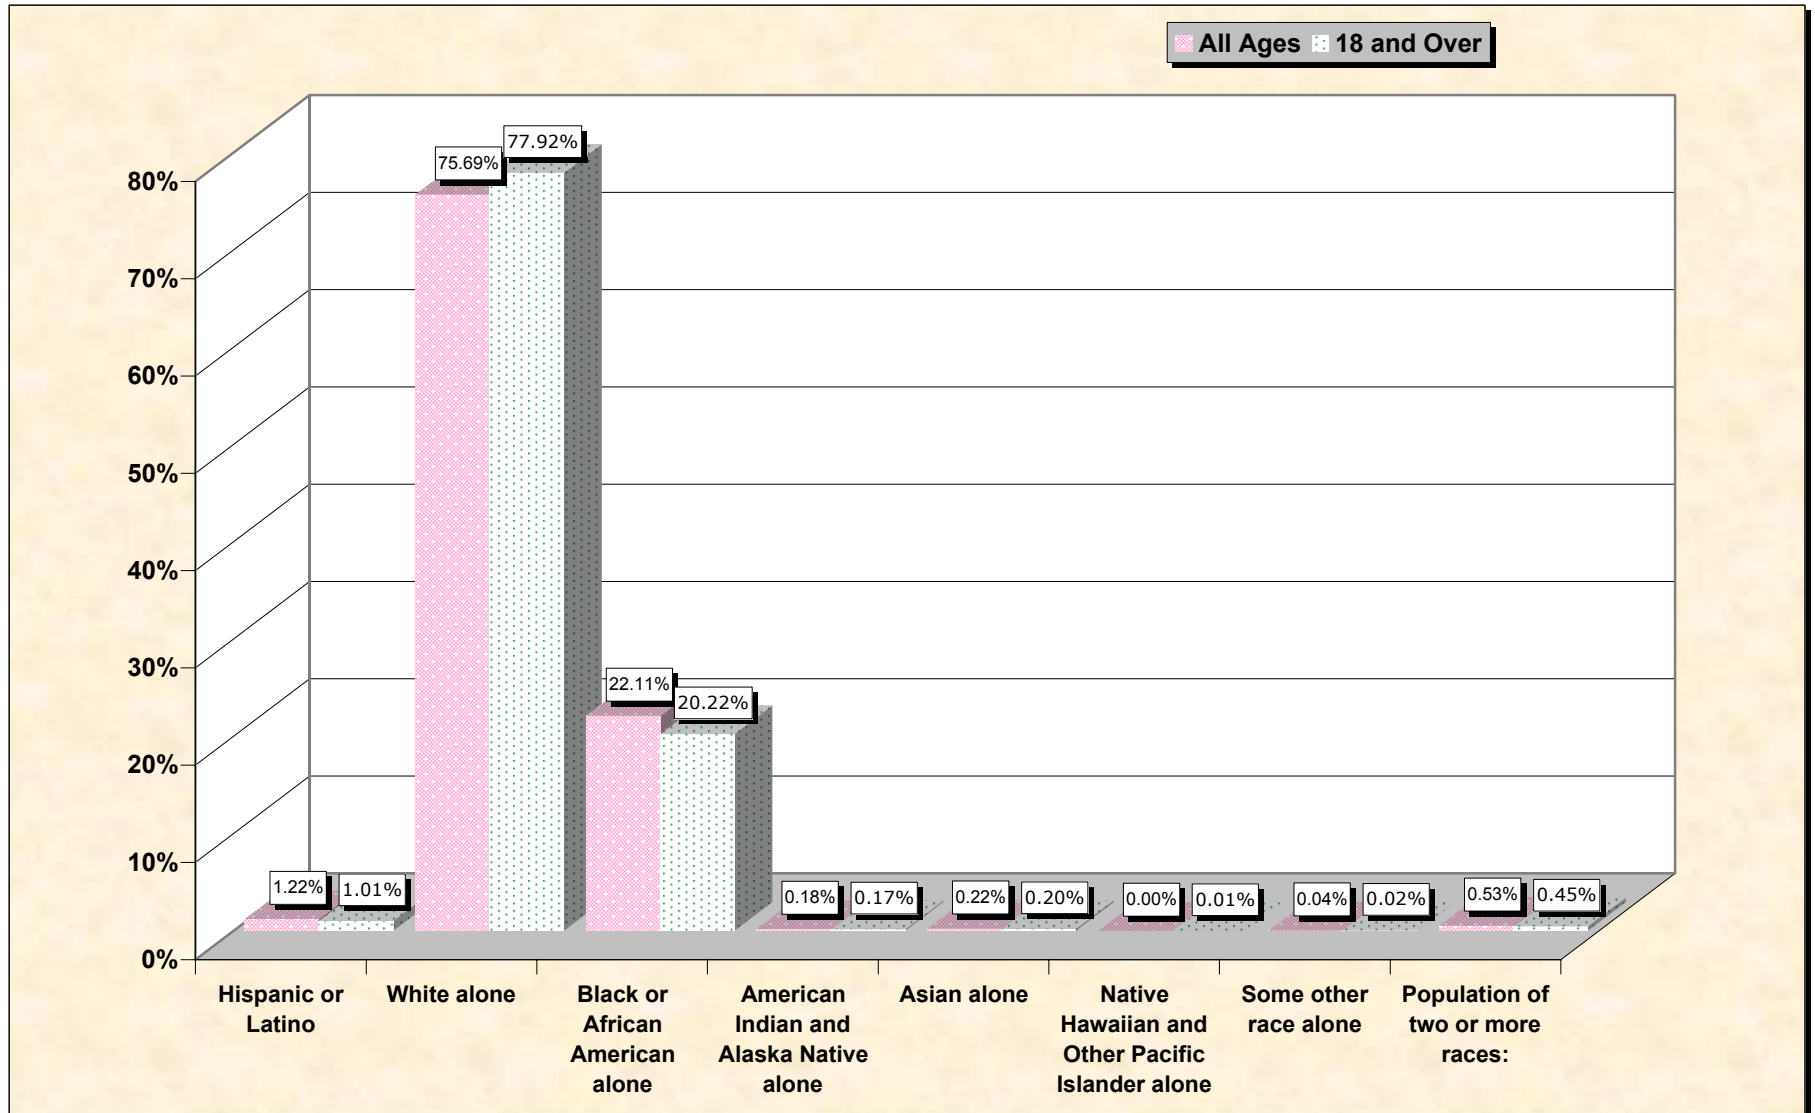

Population by Race or Ethnicity and Age

Randolph County, Alabama

Data Set: Census 2000 Redistricting Data (Public Law 94-171) Summary File

www.fairdata2000.com

[3-Oct-02](#)

Hispanic or Latino, and not Hispanic by Race and Age Randolph County, Alabama

Source: Data Set: Census 2000 Redistricting Data (Public Law 94-171) Summary File. PL2. HISPANIC OR LATINO, AND NOT HISPANIC OR LATINO BY RACE [73] - Universe: Total population; PL4. HISPANIC OR LATINO, AND NOT HISPANIC OR LATINO BY RACE FOR THE POPULATION 18 YEARS AND OVER [73] - Universe: Total population 18 years and over

source data for chart

HISPANIC OR LATINO, AND NOT HISPANIC OR LATINO BY RACE

	Randolph County, Alabama
Total:	22,380
Hispanic or Latino	272
Not Hispanic or Latino:	22,108
Population of one race:	21,990
White alone	16,940
Black or African American alone	4,949
American Indian and Alaska Native alone	41
Asian alone	50
Native Hawaiian and Other Pacific Islander alone	1
Some other race alone	9
Population of two or more races:	118

	Randolph County, Alabama
Total:	16,760
Hispanic or Latino	169
Not Hispanic or Latino:	16,591
Population of one race:	16,515
White alone	13,060
Black or African American alone	3,389
American Indian and Alaska Native alone	29
Asian alone	33
Native Hawaiian and Other Pacific Islander alone	1
Some other race alone	3
Population of two or more races:	76