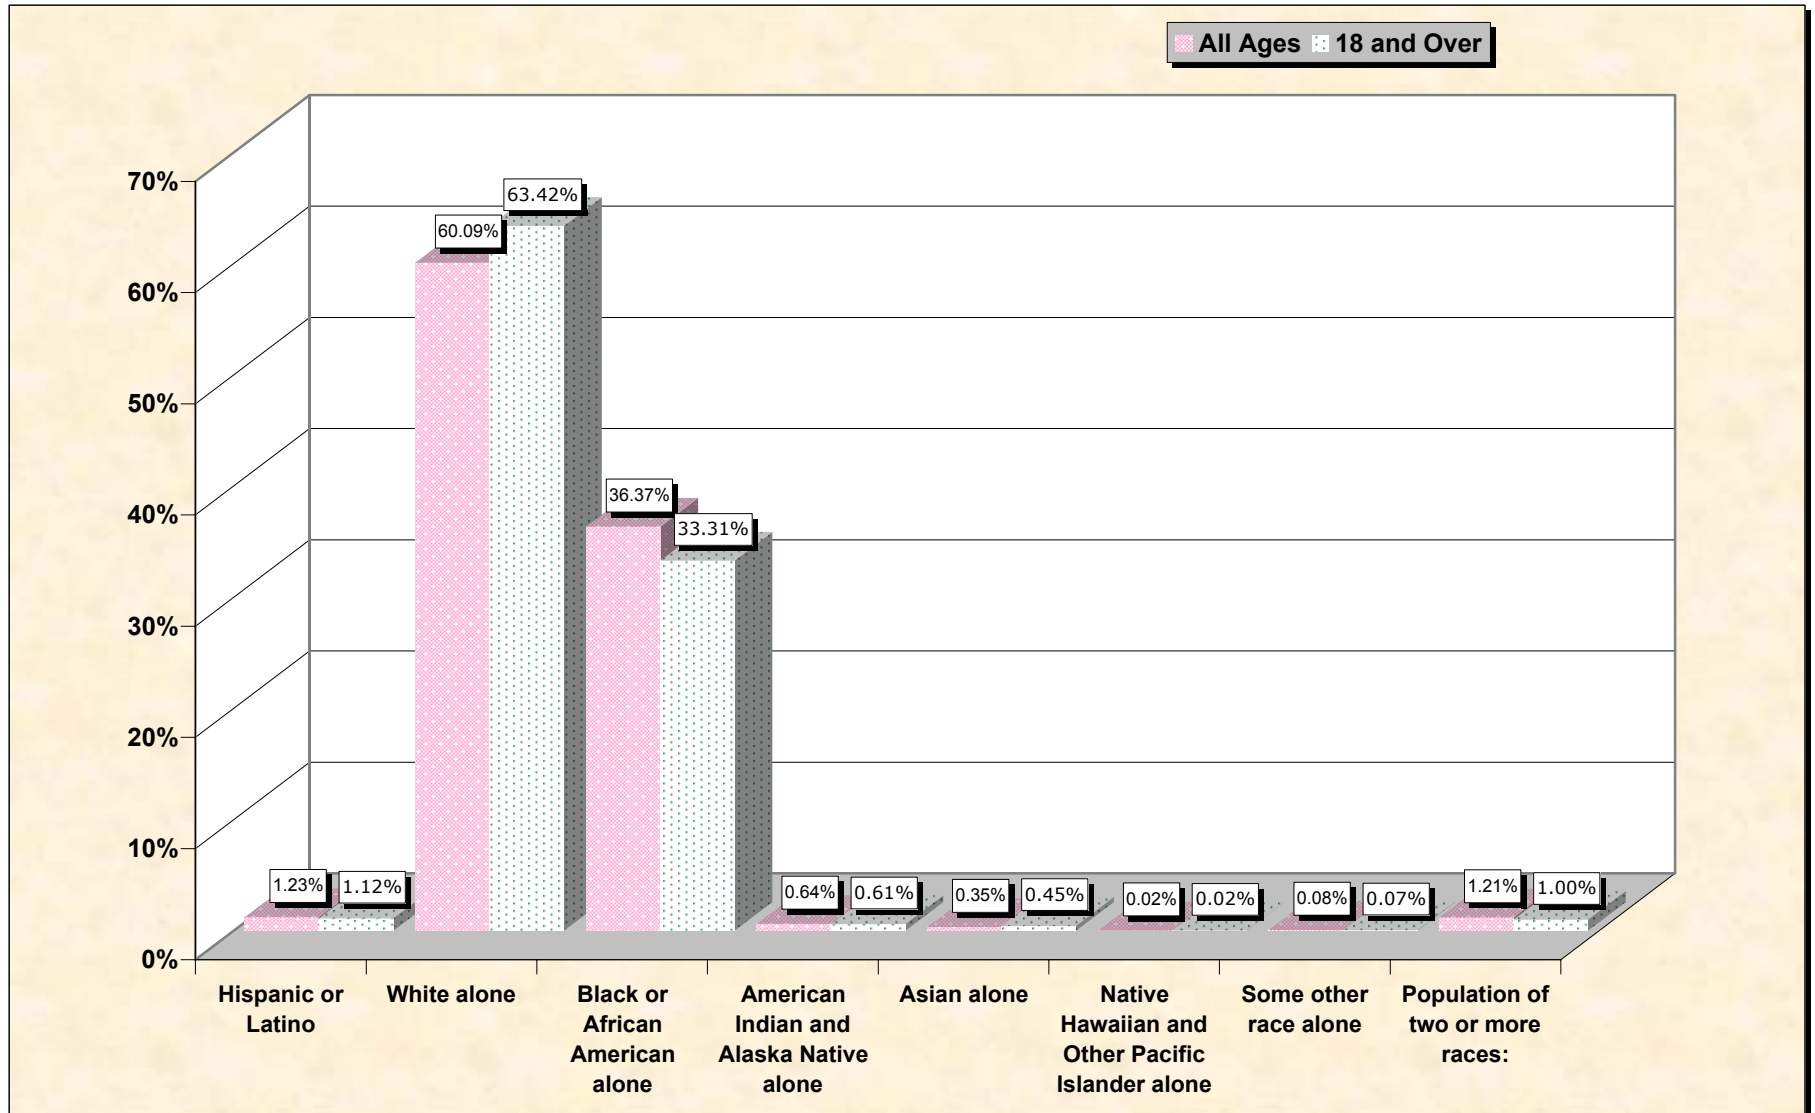

Population by Race or Ethnicity and Age

Pike County, Alabama

Data Set: Census 2000 Redistricting Data (Public Law 94-171) Summary File

www.fairdata2000.com

[3-Oct-02](#)

Hispanic or Latino, and not Hispanic by Race and Age Pike County, Alabama

Source: Data Set: Census 2000 Redistricting Data (Public Law 94-171) Summary File. PL2. HISPANIC OR LATINO, AND NOT HISPANIC OR LATINO BY RACE [73] - Universe: Total population; PL4. HISPANIC OR LATINO, AND NOT HISPANIC OR LATINO BY RACE FOR THE POPULATION 18 YEARS AND OVER [73] - Universe: Total population 18 years and over

source data for chart

HISPANIC OR LATINO, AND NOT HISPANIC OR LATINO BY RACE

	Pike County, Alabama
Total:	29,605
Hispanic or Latino	365
Not Hispanic or Latino:	29,240
Population of one race:	28,881
White alone	17,790
Black or African American alone	10,766
American Indian and Alaska Native alone	190
Asian alone	105
Native Hawaiian and Other Pacific Islander alone	5
Some other race alone	25
Population of two or more races:	359

	Pike County, Alabama
Total:	22,394
Hispanic or Latino	251
Not Hispanic or Latino:	22,143
Population of one race:	21,918
White alone	14,202
Black or African American alone	7,459
American Indian and Alaska Native alone	137
Asian alone	100
Native Hawaiian and Other Pacific Islander alone	5
Some other race alone	15
Population of two or more races:	225