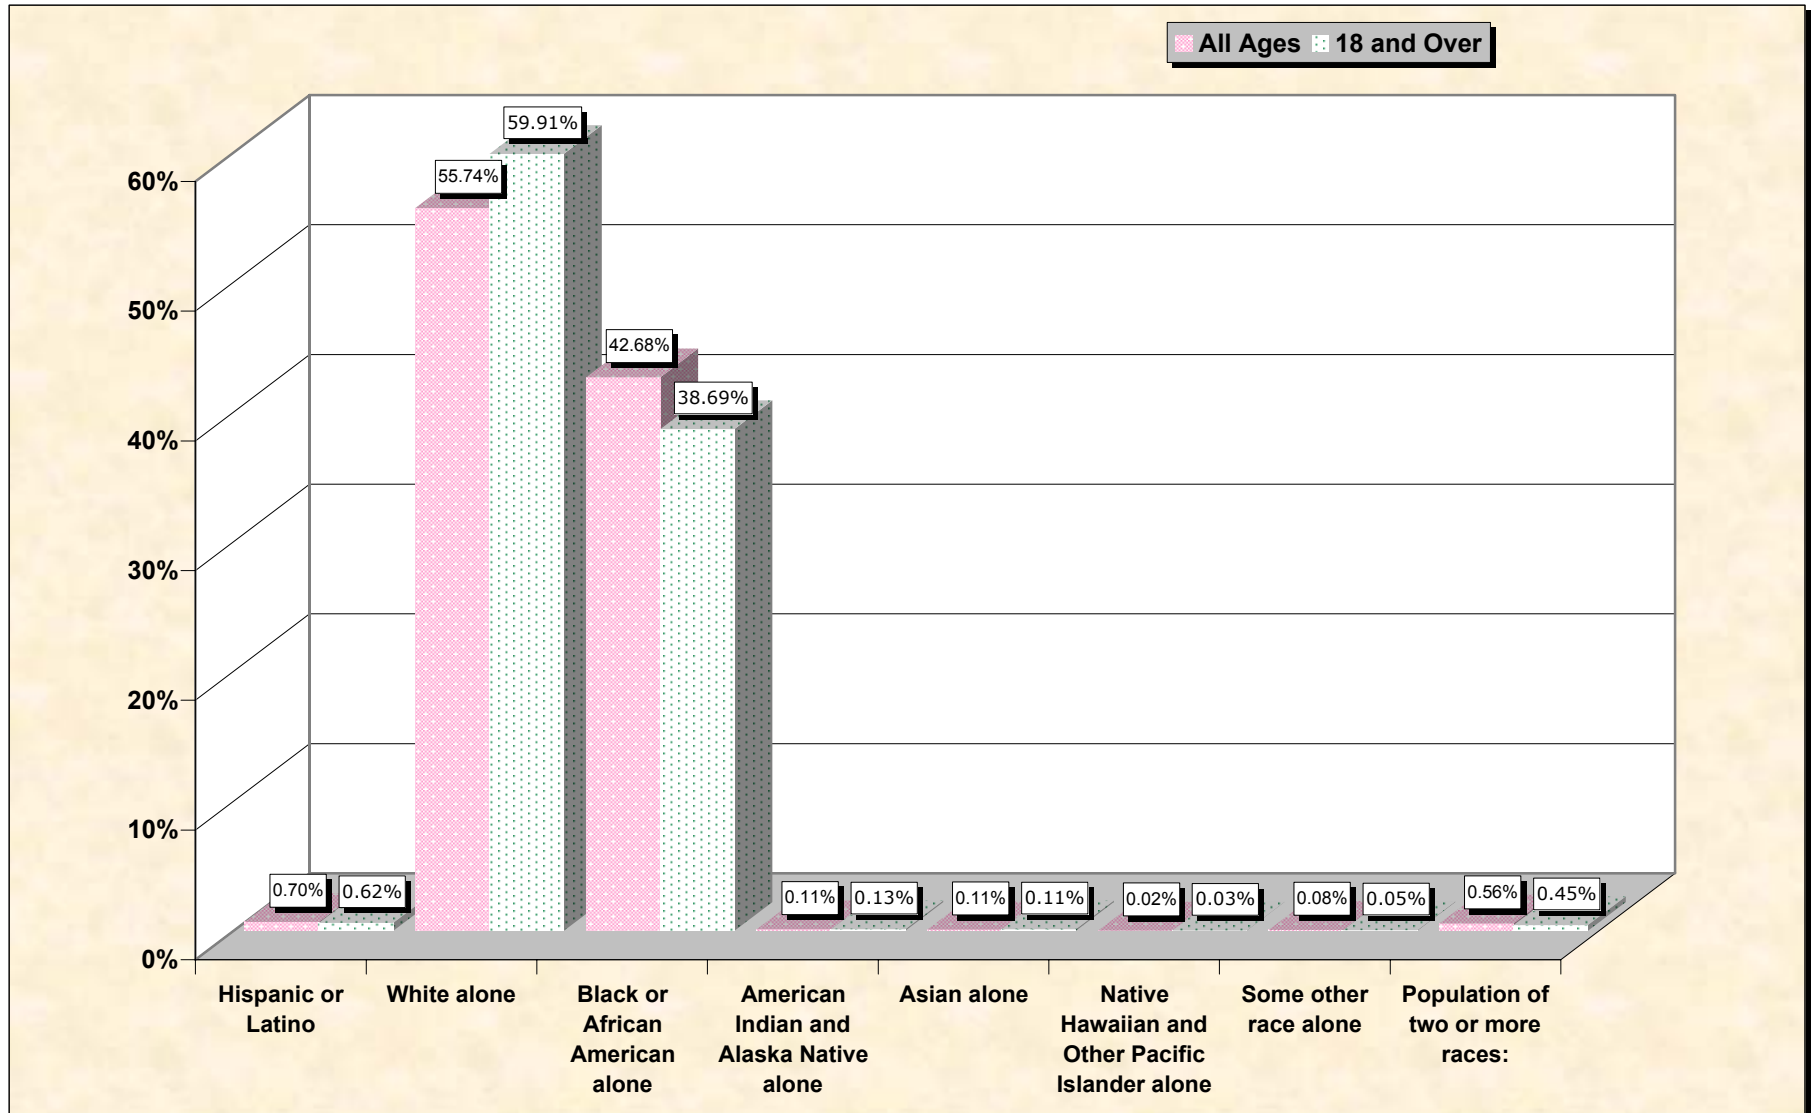

Population by Race or Ethnicity and Age

Pickens County, Alabama

Data Set: Census 2000 Redistricting Data (Public Law 94-171) Summary File

www.fairdata2000.com

[3-Oct-02](#)

Hispanic or Latino, and not Hispanic by Race and Age Pickens County, Alabama

Source: Data Set: Census 2000 Redistricting Data (Public Law 94-171) Summary File. PL2. HISPANIC OR LATINO, AND NOT HISPANIC OR LATINO BY RACE [73] - Universe: Total population; PL4. HISPANIC OR LATINO, AND NOT HISPANIC OR LATINO BY RACE FOR THE POPULATION 18 YEARS AND OVER [73] - Universe: Total population 18 years and over

source data for chart

HISPANIC OR LATINO, AND NOT HISPANIC OR LATINO BY RACE

	Pickens County, Alabama
Total:	20,949
Hispanic or Latino	147
Not Hispanic or Latino:	20,802
Population of one race:	20,684
White alone	11,676
Black or African American alone	8,940
American Indian and Alaska Native alone	24
Asian alone	22
Native Hawaiian and Other Pacific Islander alone	5
Some other race alone	17
Population of two or more races:	118

Source: Data Set: Census 2000 Redistricting Data (Public Law 94-171) Summary File. PL2. HISPANIC OR LATINO, AND NOT HISPANIC OR LATINO BY RACE [73] - Universe: Total population

HISPANIC OR LATINO, AND NOT HISPANIC OR LATINO BY RACE FOR THE POPULATION 18 YEARS AND OVER