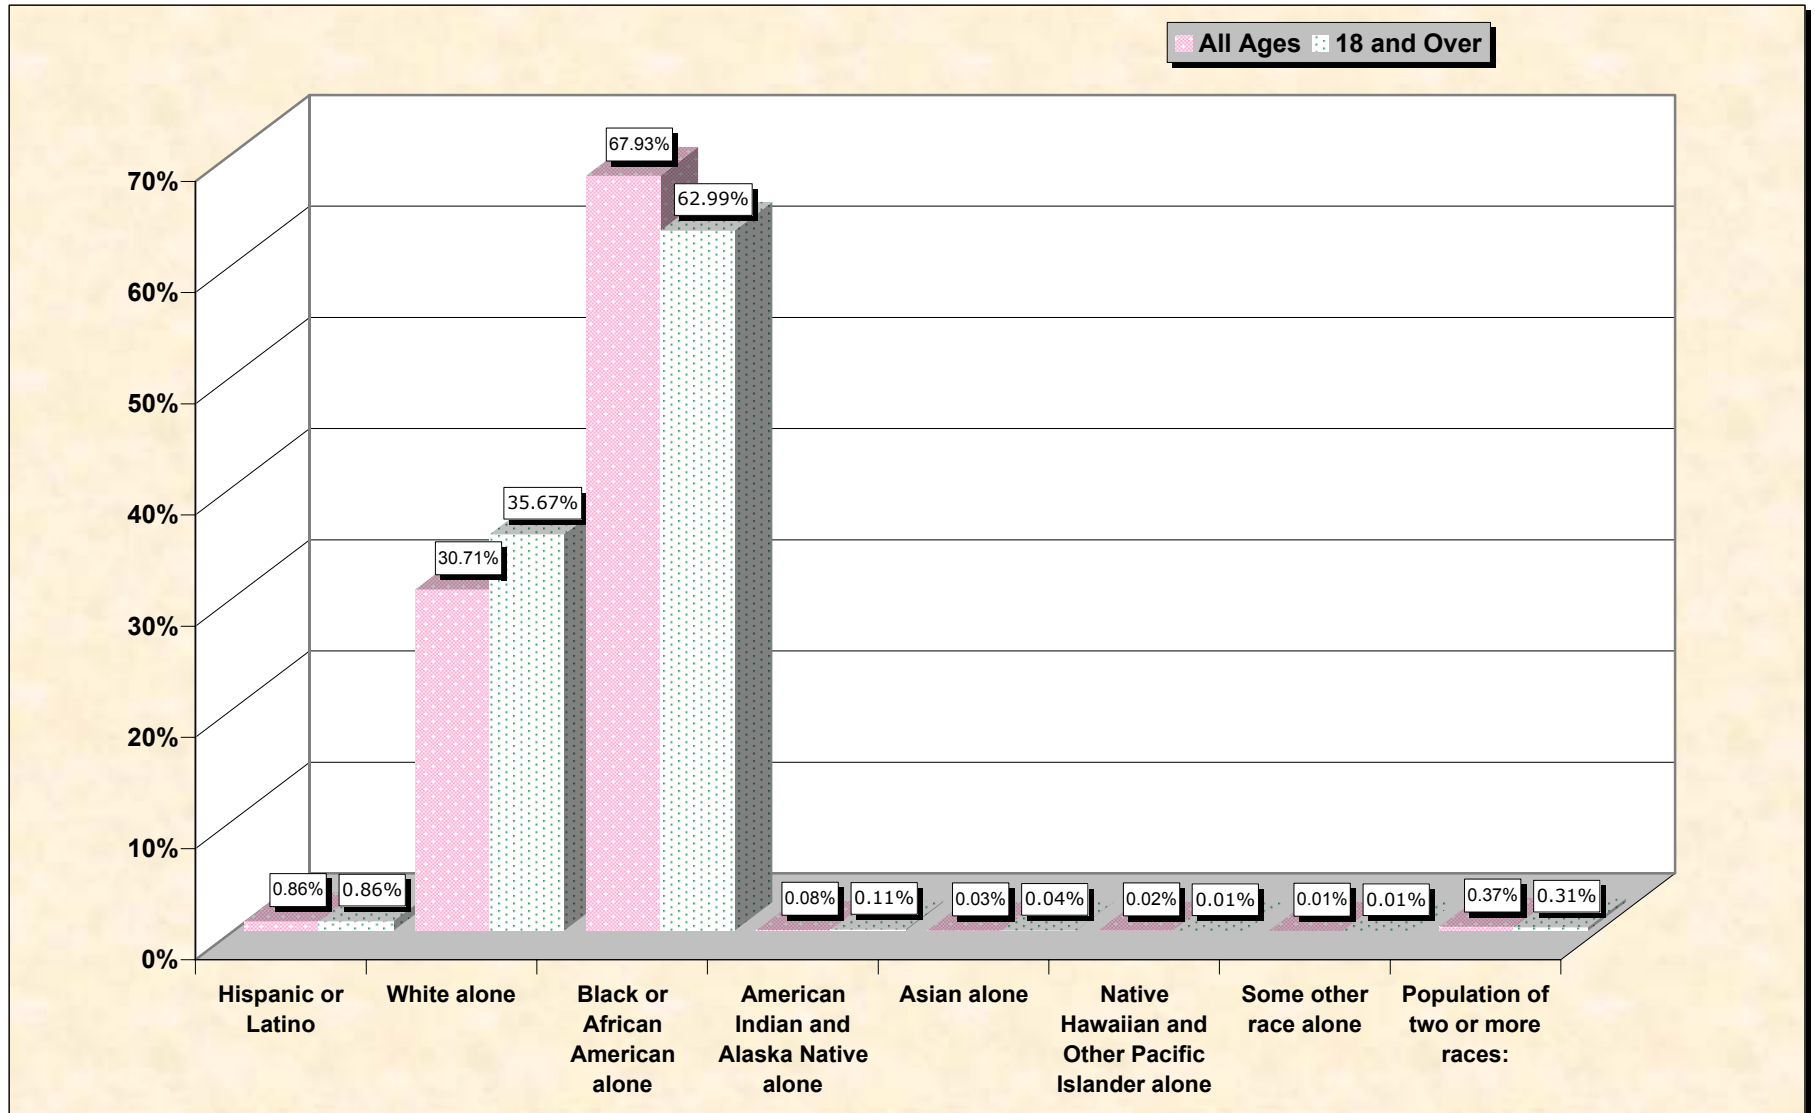

Population by Race or Ethnicity and Age

Perry County, Alabama

Data Set: Census 2000 Redistricting Data (Public Law 94-171) Summary File

www.fairdata2000.com

[3-Oct-02](#)

Hispanic or Latino, and not Hispanic by Race and Age Perry County, Alabama

Source: Data Set: Census 2000 Redistricting Data (Public Law 94-171) Summary File. PL2. HISPANIC OR LATINO, AND NOT HISPANIC OR LATINO BY RACE [73] - Universe: Total population; PL4. HISPANIC OR LATINO, AND NOT HISPANIC OR LATINO BY RACE FOR THE POPULATION 18 YEARS AND OVER [73] - Universe: Total population 18 years and over

source data for chart

HISPANIC OR LATINO, AND NOT HISPANIC OR LATINO BY RACE

	Perry County, Alabama
Total:	11,861
Hispanic or Latino	102
Not Hispanic or Latino:	11,759
Population of one race:	11,715
White alone	3,642
Black or African American alone	8,057
American Indian and Alaska Native alone	9
Asian alone	4
Native Hawaiian and Other Pacific Islander alone	2
Some other race alone	1
Population of two or more races:	44

	Perry County, Alabama
Total:	8,324
Hispanic or Latino	72
Not Hispanic or Latino:	8,252
Population of one race:	8,226
White alone	2,969
Black or African American alone	5,243
American Indian and Alaska Native alone	9
Asian alone	3
Native Hawaiian and Other Pacific Islander alone	1
Some other race alone	1
Population of two or more races:	26