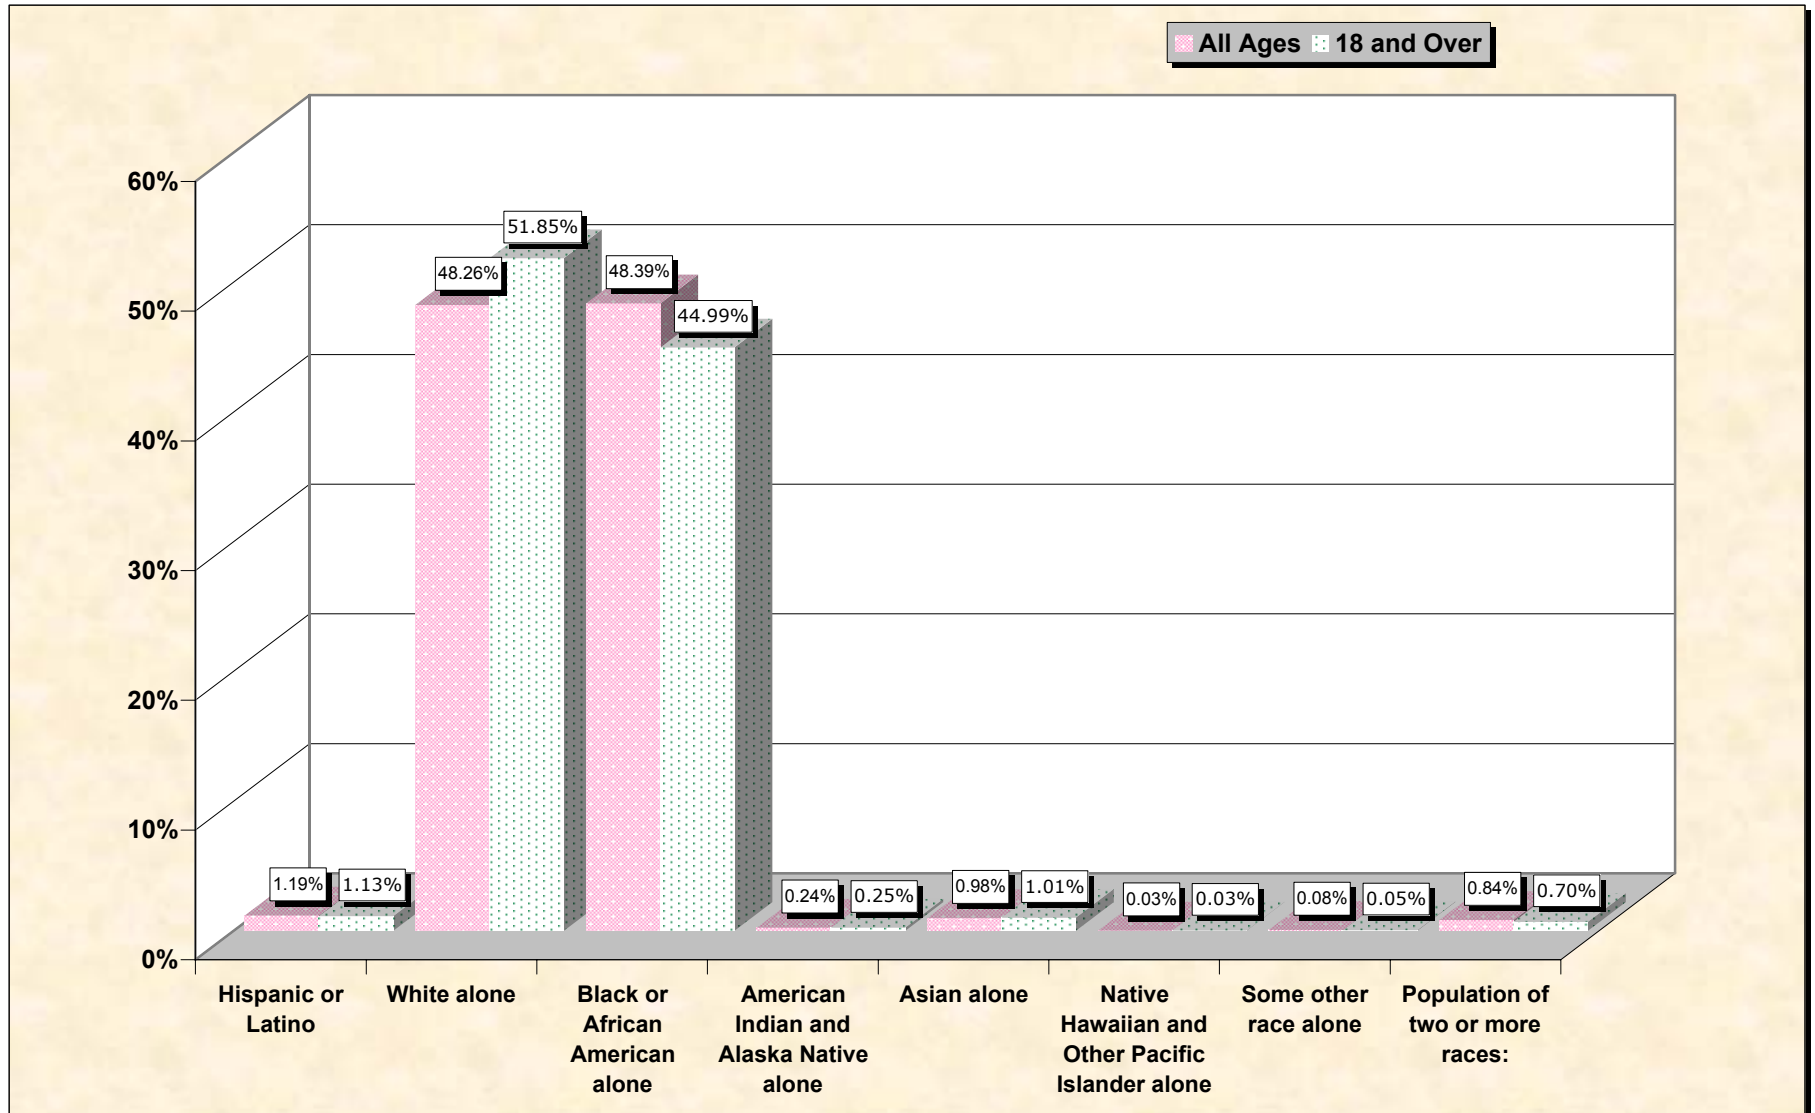

Population by Race or Ethnicity and Age

Montgomery County, Alabama

Data Set: Census 2000 Redistricting Data (Public Law 94-171) Summary File

www.fairdata2000.com

[3-Oct-02](#)

Hispanic or Latino, and not Hispanic by Race and Age Montgomery County, Alabama

Source: Data Set: Census 2000 Redistricting Data (Public Law 94-171) Summary File. PL2. HISPANIC OR LATINO, AND NOT HISPANIC OR LATINO BY RACE [73] - Universe: Total population; PL4. HISPANIC OR LATINO, AND NOT HISPANIC OR LATINO BY RACE FOR THE POPULATION 18 YEARS AND OVER [73] - Universe: Total population 18 years and over

source data for chart

HISPANIC OR LATINO, AND NOT HISPANIC OR LATINO BY RACE

	Montgomery County, Alabama
Total:	223,510
Hispanic or Latino	2,665
Not Hispanic or Latino:	220,845
Population of one race:	218,968
White alone	107,858
Black or African American alone	108,146
American Indian and Alaska Native alone	530
Asian alone	2,189
Native Hawaiian and Other Pacific Islander alone	67
Some other race alone	178
Population of two or more races:	1,877

Source: Data Set: Census 2000 Redistricting Data (Public Law 94-171) Summary File. PL2. HISPANIC OR LATINO, AND NOT HISPANIC OR LATINO BY RACE [73] - Universe: Total population

HISPANIC OR LATINO, AND NOT HISPANIC OR LATINO BY RACE FOR THE POPULATION 18 YEARS AND OVER