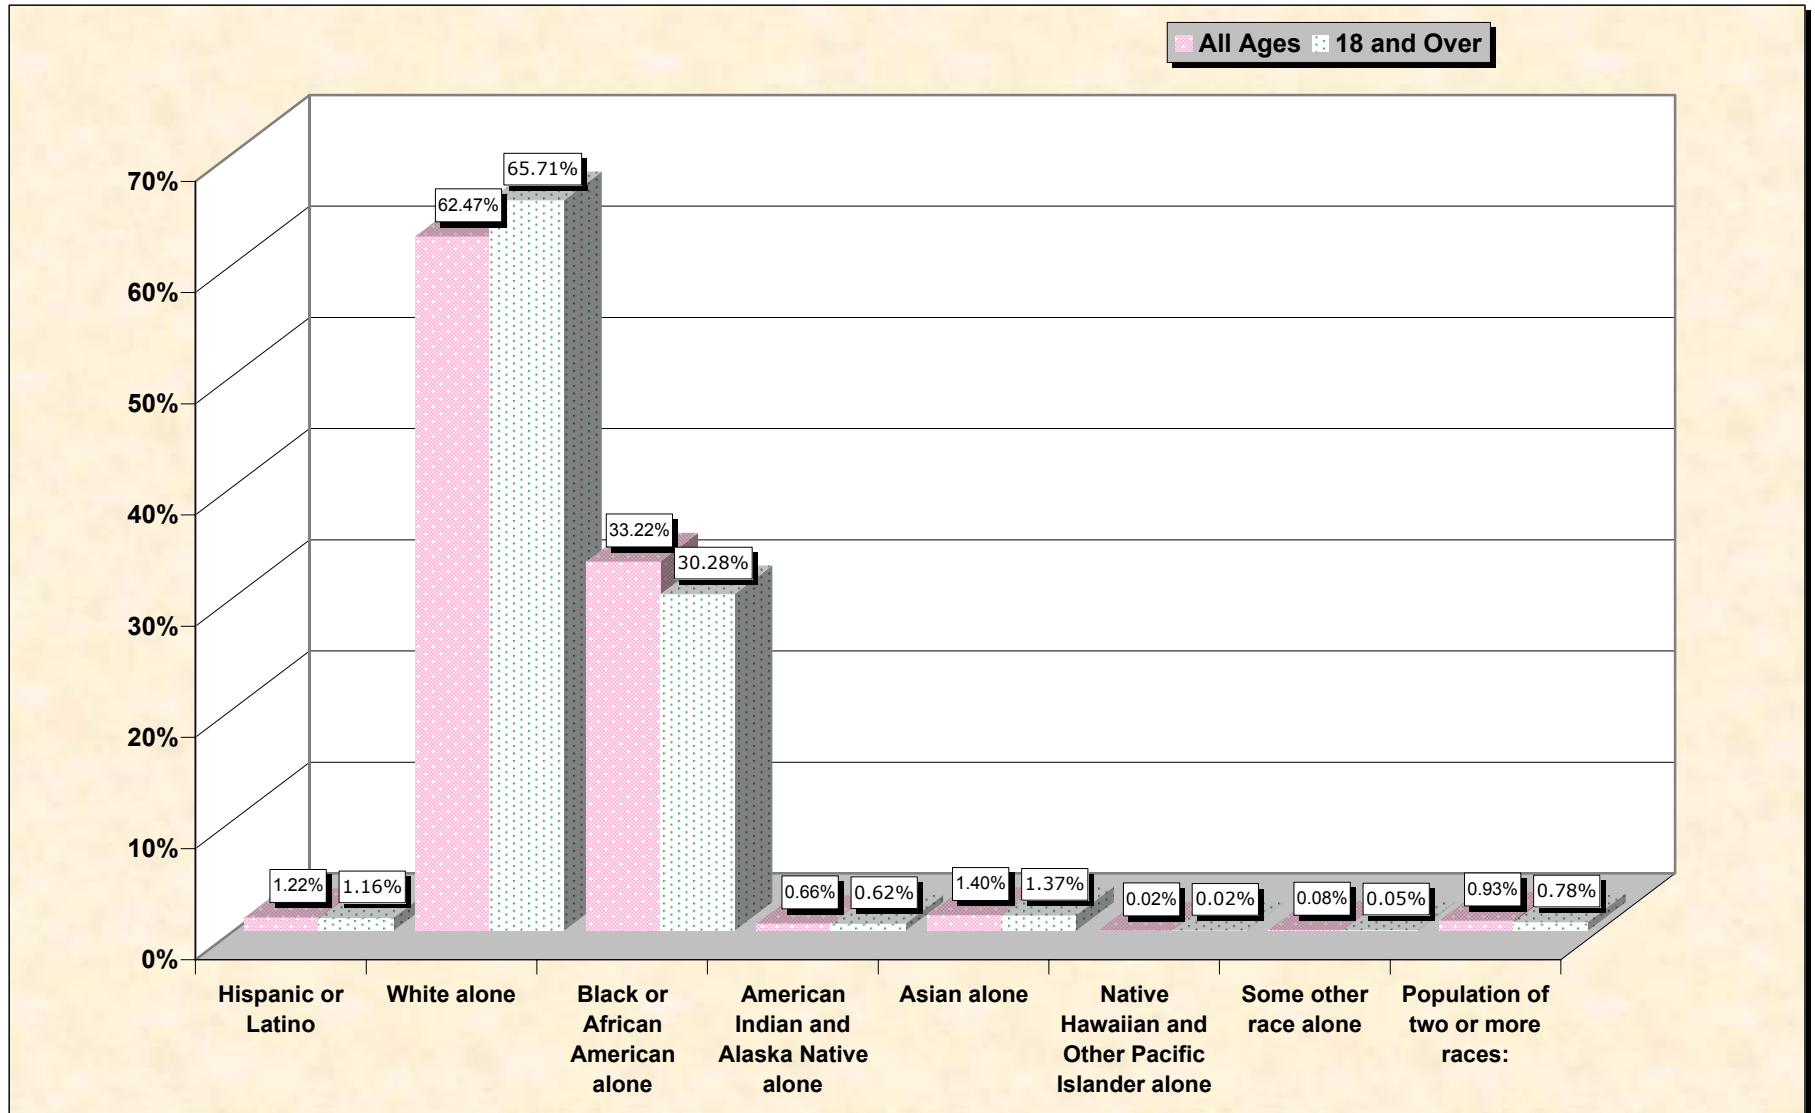

Population by Race or Ethnicity and Age

Mobile County, Alabama

Data Set: Census 2000 Redistricting Data (Public Law 94-171) Summary File

www.fairdata2000.com

[3-Oct-02](#)

Hispanic or Latino, and not Hispanic by Race and Age Mobile County, Alabama

Source: Data Set: Census 2000 Redistricting Data (Public Law 94-171) Summary File. PL2. HISPANIC OR LATINO, AND NOT HISPANIC OR LATINO BY RACE [73] - Universe: Total population; PL4. HISPANIC OR LATINO, AND NOT HISPANIC OR LATINO BY RACE FOR THE POPULATION 18 YEARS AND OVER [73] - Universe: Total population 18 years and over

source data for chart

HISPANIC OR LATINO, AND NOT HISPANIC OR LATINO BY RACE

	Mobile County, Alabama
Total:	399,843
Hispanic or Latino	4,887
Not Hispanic or Latino:	394,956
Population of one race:	391,241
White alone	249,763
Black or African American alone	132,845
American Indian and Alaska Native alone	2,636
Asian alone	5,599
Native Hawaiian and Other Pacific Islander alone	79
Some other race alone	319
Population of two or more races:	3,715

Source: Data Set: Census 2000 Redistricting Data (Public Law 94-171) Summary File. PL2. HISPANIC OR LATINO, AND NOT HISPANIC OR LATINO BY RACE [73] - Universe: Total population

HISPANIC OR LATINO, AND NOT HISPANIC OR LATINO BY RACE FOR THE POPULATION 18 YEARS AND OVER