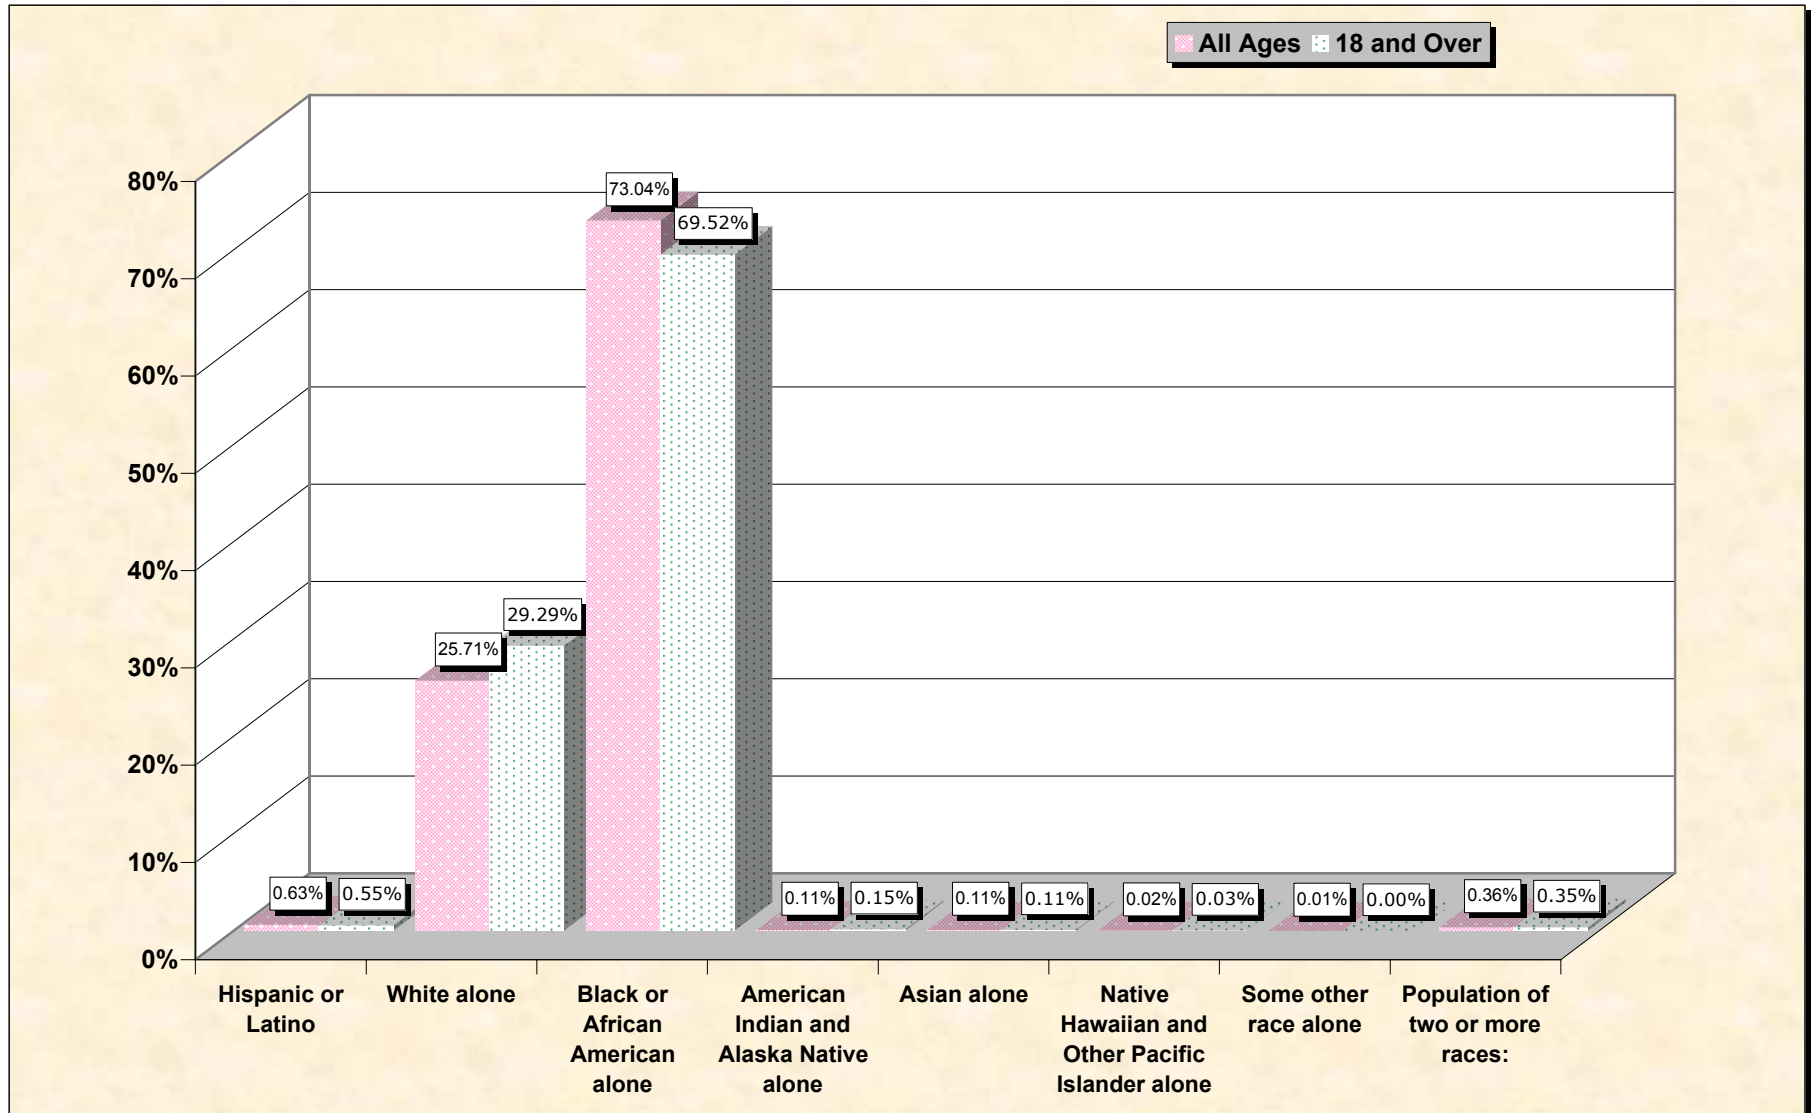

Population by Race or Ethnicity and Age

Lowndes County, Alabama

Data Set: Census 2000 Redistricting Data (Public Law 94-171) Summary File

www.fairdata2000.com

[3-Oct-02](#)

Hispanic or Latino, and not Hispanic by Race and Age Lowndes County, Alabama

Source: Data Set: Census 2000 Redistricting Data (Public Law 94-171) Summary File. PL2. HISPANIC OR LATINO, AND NOT HISPANIC OR LATINO BY RACE [73] - Universe: Total population; PL4. HISPANIC OR LATINO, AND NOT HISPANIC OR LATINO BY RACE FOR THE POPULATION 18 YEARS AND OVER [73] - Universe: Total population 18 years and over

source data for chart

HISPANIC OR LATINO, AND NOT HISPANIC OR LATINO BY RACE

	Lowndes County, Alabama
Total:	13,473
Hispanic or Latino	85
Not Hispanic or Latino:	13,388
Population of one race:	13,339
White alone	3,464
Black or African American alone	9,841
American Indian and Alaska Native alone	15
Asian alone	15
Native Hawaiian and Other Pacific Islander alone	3
Some other race alone	1
Population of two or more races:	49

	Lowndes County, Alabama
Total:	9,405
Hispanic or Latino	52
Not Hispanic or Latino:	9,353
Population of one race:	9,320
White alone	2,755
Black or African American alone	6,538
American Indian and Alaska Native alone	14
Asian alone	10
Native Hawaiian and Other Pacific Islander alone	3
Some other race alone	0
Population of two or more races:	33