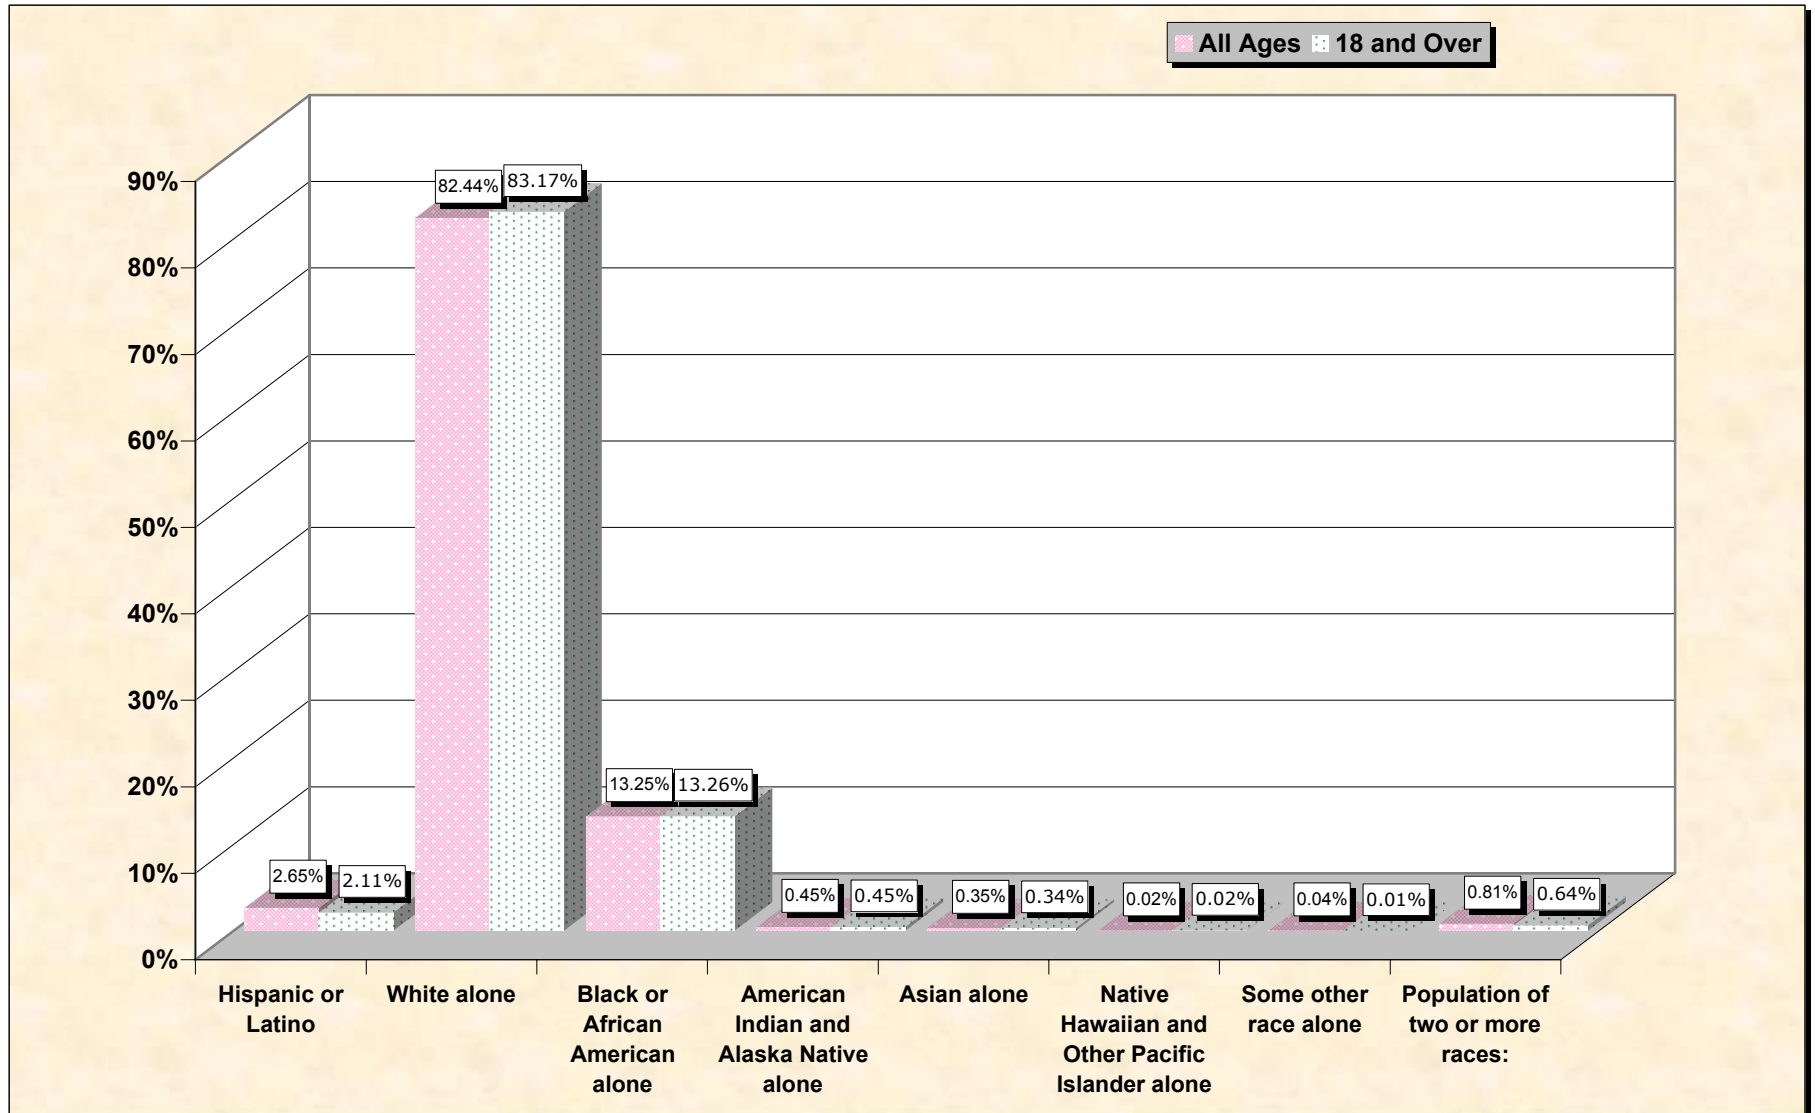

# Population by Race or Ethnicity and Age

# Hispanic or Latino, and not Hispanic by Race and Age Limestone County, Alabama

Source: Data Set: Census 2000 Redistricting Data (Public Law 94-171) Summary File. PL2. HISPANIC OR LATINO, AND NOT HISPANIC OR LATINO BY RACE [73] - Universe: Total population; PL4. HISPANIC OR LATINO, AND NOT HISPANIC OR LATINO BY RACE FOR THE POPULATION 18 YEARS AND OVER [73] - Universe: Total population 18 years and over

**source data for chart**

**HISPANIC OR LATINO, AND NOT HISPANIC OR LATINO BY RACE**

	<b>Limestone County, Alabama</b>
Total:	65,676
Hispanic or Latino	1,740
Not Hispanic or Latino:	63,936
Population of one race:	63,405
White alone	54,142
Black or African American alone	8,703
American Indian and Alaska Native alone	293
Asian alone	228
Native Hawaiian and Other Pacific Islander alone	11
Some other race alone	28
Population of two or more races:	531

	<b>Limestone County, Alabama</b>
Total:	49,335
Hispanic or Latino	1,041
Not Hispanic or Latino:	48,294
Population of one race:	47,979
White alone	41,032
Black or African American alone	6,541
American Indian and Alaska Native alone	224
Asian alone	168
Native Hawaiian and Other Pacific Islander alone	11
Some other race alone	3
Population of two or more races:	315