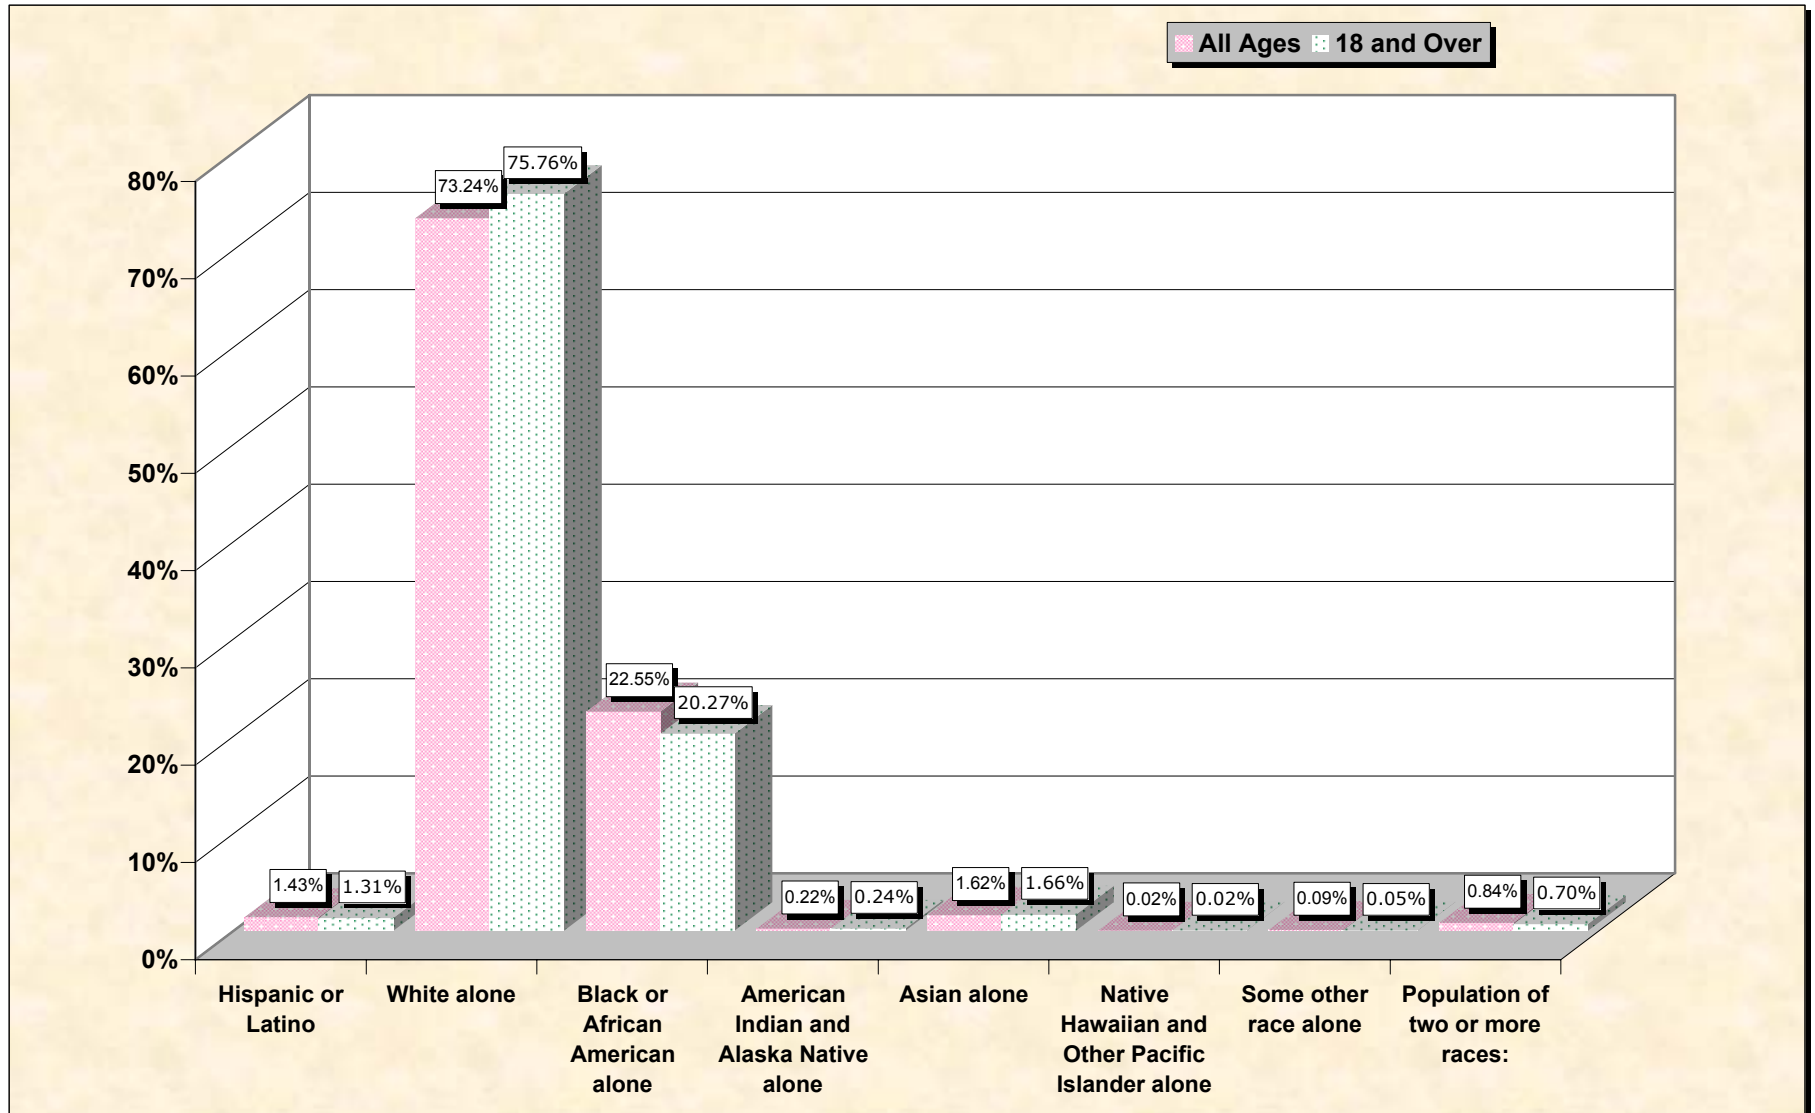

# Population by Race or Ethnicity and Age

# Hispanic or Latino, and not Hispanic by Race and Age Lee County, Alabama

Source: Data Set: Census 2000 Redistricting Data (Public Law 94-171) Summary File. PL2. HISPANIC OR LATINO, AND NOT HISPANIC OR LATINO BY RACE [73] - Universe: Total population; PL4. HISPANIC OR LATINO, AND NOT HISPANIC OR LATINO BY RACE FOR THE POPULATION 18 YEARS AND OVER [73] - Universe: Total population 18 years and over

**source data for chart**

**HISPANIC OR LATINO, AND NOT HISPANIC OR LATINO BY RACE**

	<b>Lee County, Alabama</b>
Total:	115,092
Hispanic or Latino	1,645
Not Hispanic or Latino:	113,447
Population of one race:	112,485
White alone	84,298
Black or African American alone	25,954
American Indian and Alaska Native alone	251
Asian alone	1,864
Native Hawaiian and Other Pacific Islander alone	19
Some other race alone	99
Population of two or more races:	962

	<b>Lee County, Alabama</b>
Total:	88,290
Hispanic or Latino	1,157
Not Hispanic or Latino:	87,133
Population of one race:	86,511
White alone	66,886
Black or African American alone	17,893
American Indian and Alaska Native alone	209
Asian alone	1,467
Native Hawaiian and Other Pacific Islander alone	15
Some other race alone	41
Population of two or more races:	622