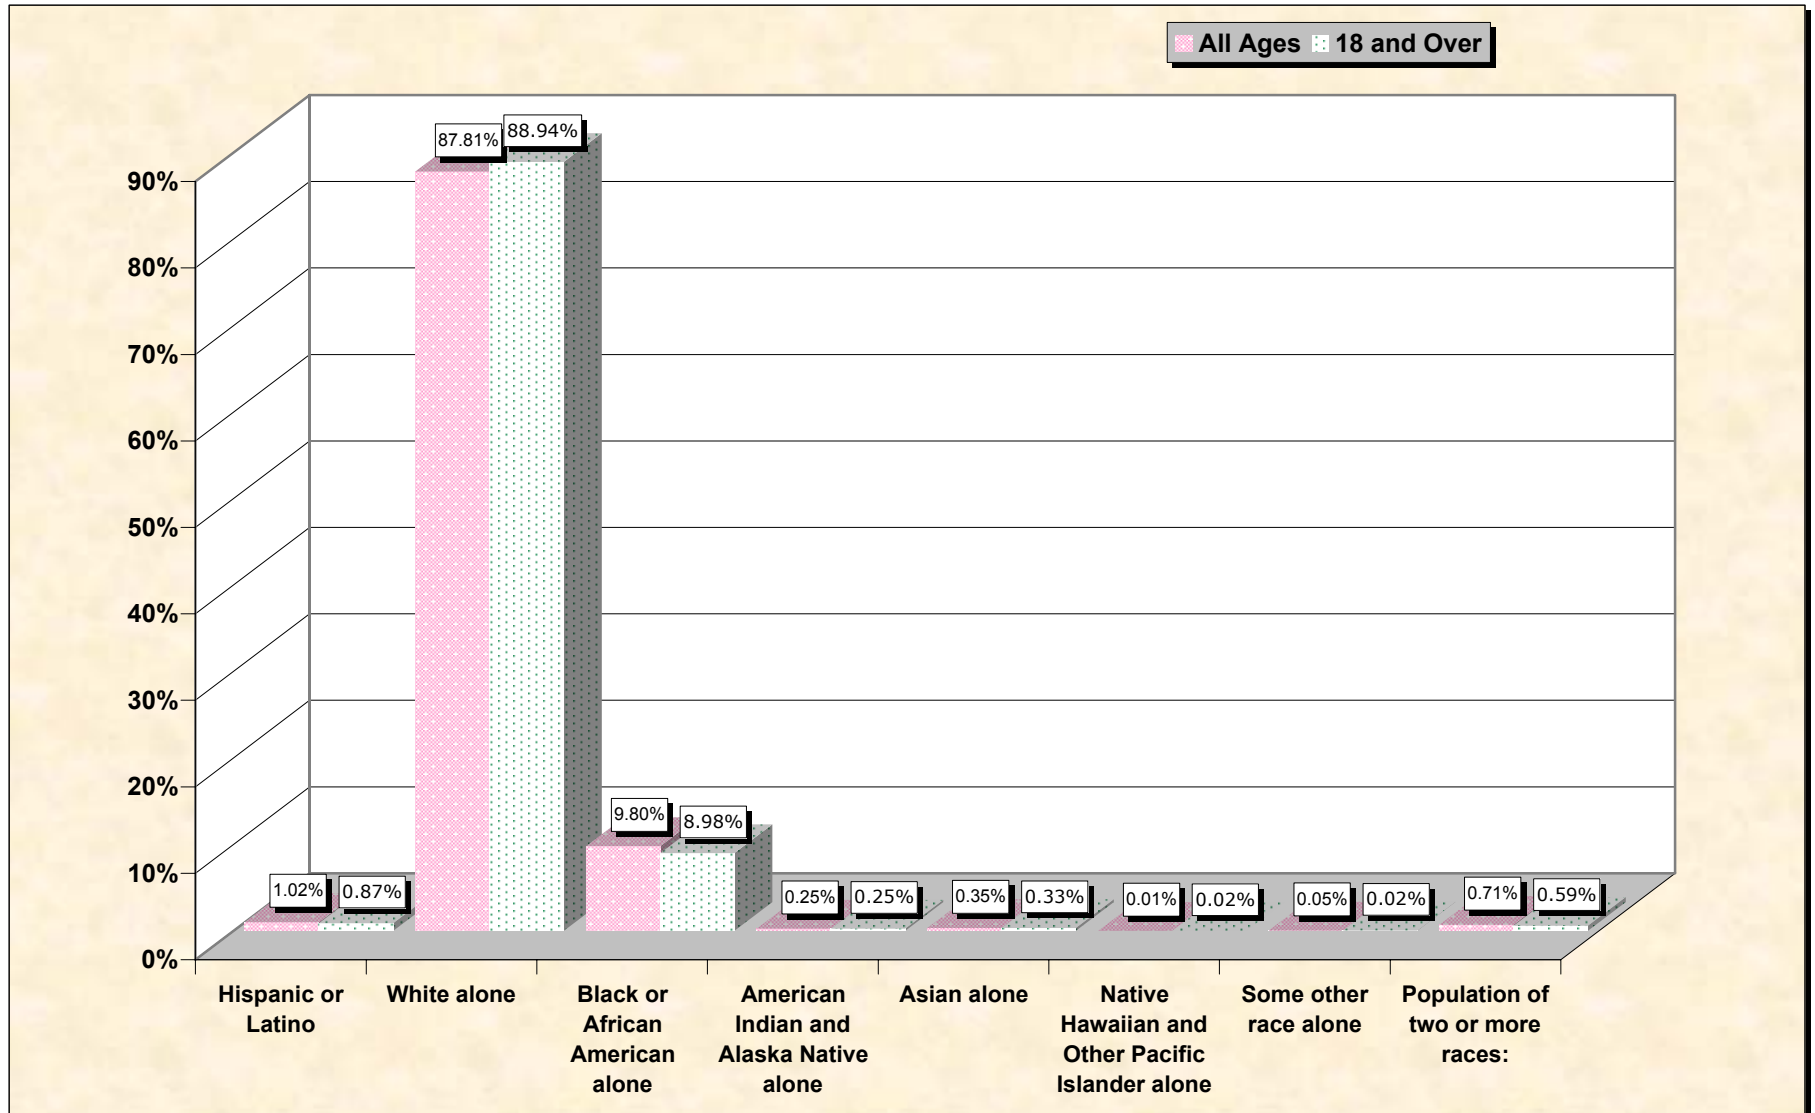

# Population by Race or Ethnicity and Age

# Hispanic or Latino, and not Hispanic by Race and Age Lauderdale County, Alabama

Source: Data Set: Census 2000 Redistricting Data (Public Law 94-171) Summary File. PL2. HISPANIC OR LATINO, AND NOT HISPANIC OR LATINO BY RACE [73] - Universe: Total population; PL4. HISPANIC OR LATINO, AND NOT HISPANIC OR LATINO BY RACE FOR THE POPULATION 18 YEARS AND OVER [73] - Universe: Total population 18 years and over

**source data for chart**

**HISPANIC OR LATINO, AND NOT HISPANIC OR LATINO BY RACE**

	<b>Lauderdale County, Alabama</b>
Total:	87,966
Hispanic or Latino	894
Not Hispanic or Latino:	87,072
Population of one race:	86,448
White alone	77,240
Black or African American alone	8,624
American Indian and Alaska Native alone	219
Asian alone	305
Native Hawaiian and Other Pacific Islander alone	13
Some other race alone	47
Population of two or more races:	624

	<b>Lauderdale County, Alabama</b>
Total:	67,699
Hispanic or Latino	591
Not Hispanic or Latino:	67,108
Population of one race:	66,707
White alone	60,210
Black or African American alone	6,079
American Indian and Alaska Native alone	170
Asian alone	224
Native Hawaiian and Other Pacific Islander alone	11
Some other race alone	13
Population of two or more races:	401