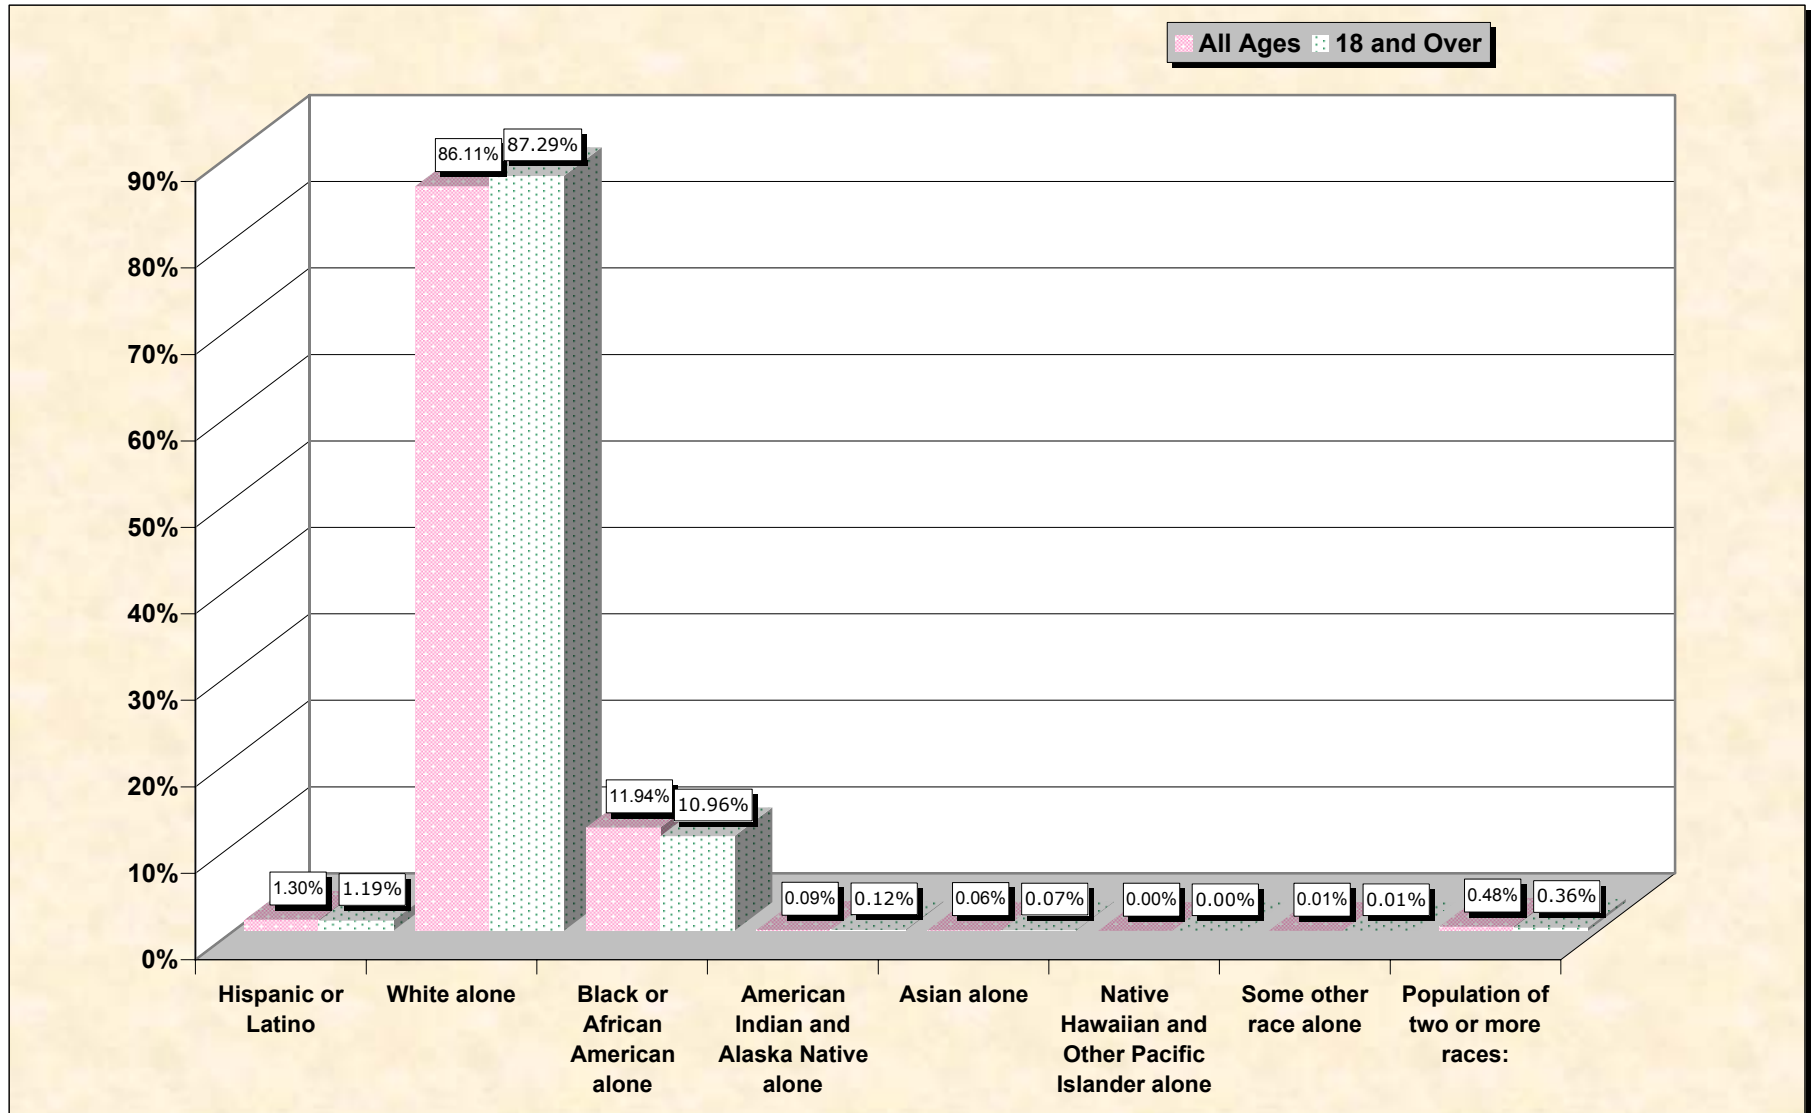

Population by Race or Ethnicity and Age

Lamar County, Alabama

Data Set: Census 2000 Redistricting Data (Public Law 94-171) Summary File

www.fairdata2000.com

[3-Oct-02](#)

Hispanic or Latino, and not Hispanic by Race and Age Lamar County, Alabama

Source: Data Set: Census 2000 Redistricting Data (Public Law 94-171) Summary File. PL2. HISPANIC OR LATINO, AND NOT HISPANIC OR LATINO BY RACE [73] - Universe: Total population; PL4. HISPANIC OR LATINO, AND NOT HISPANIC OR LATINO BY RACE FOR THE POPULATION 18 YEARS AND OVER [73] - Universe: Total population 18 years and over

source data for chart

HISPANIC OR LATINO, AND NOT HISPANIC OR LATINO BY RACE

	Lamar County, Alabama
Total:	15,904
Hispanic or Latino	207
Not Hispanic or Latino:	15,697
Population of one race:	15,620
White alone	13,695
Black or African American alone	1,899
American Indian and Alaska Native alone	15
Asian alone	9
Native Hawaiian and Other Pacific Islander alone	0
Some other race alone	2
Population of two or more races:	77

	Lamar County, Alabama
Total:	12,154
Hispanic or Latino	145
Not Hispanic or Latino:	12,009
Population of one race:	11,965
White alone	10,609
Black or African American alone	1,332
American Indian and Alaska Native alone	14
Asian alone	9
Native Hawaiian and Other Pacific Islander alone	0
Some other race alone	1
Population of two or more races:	44