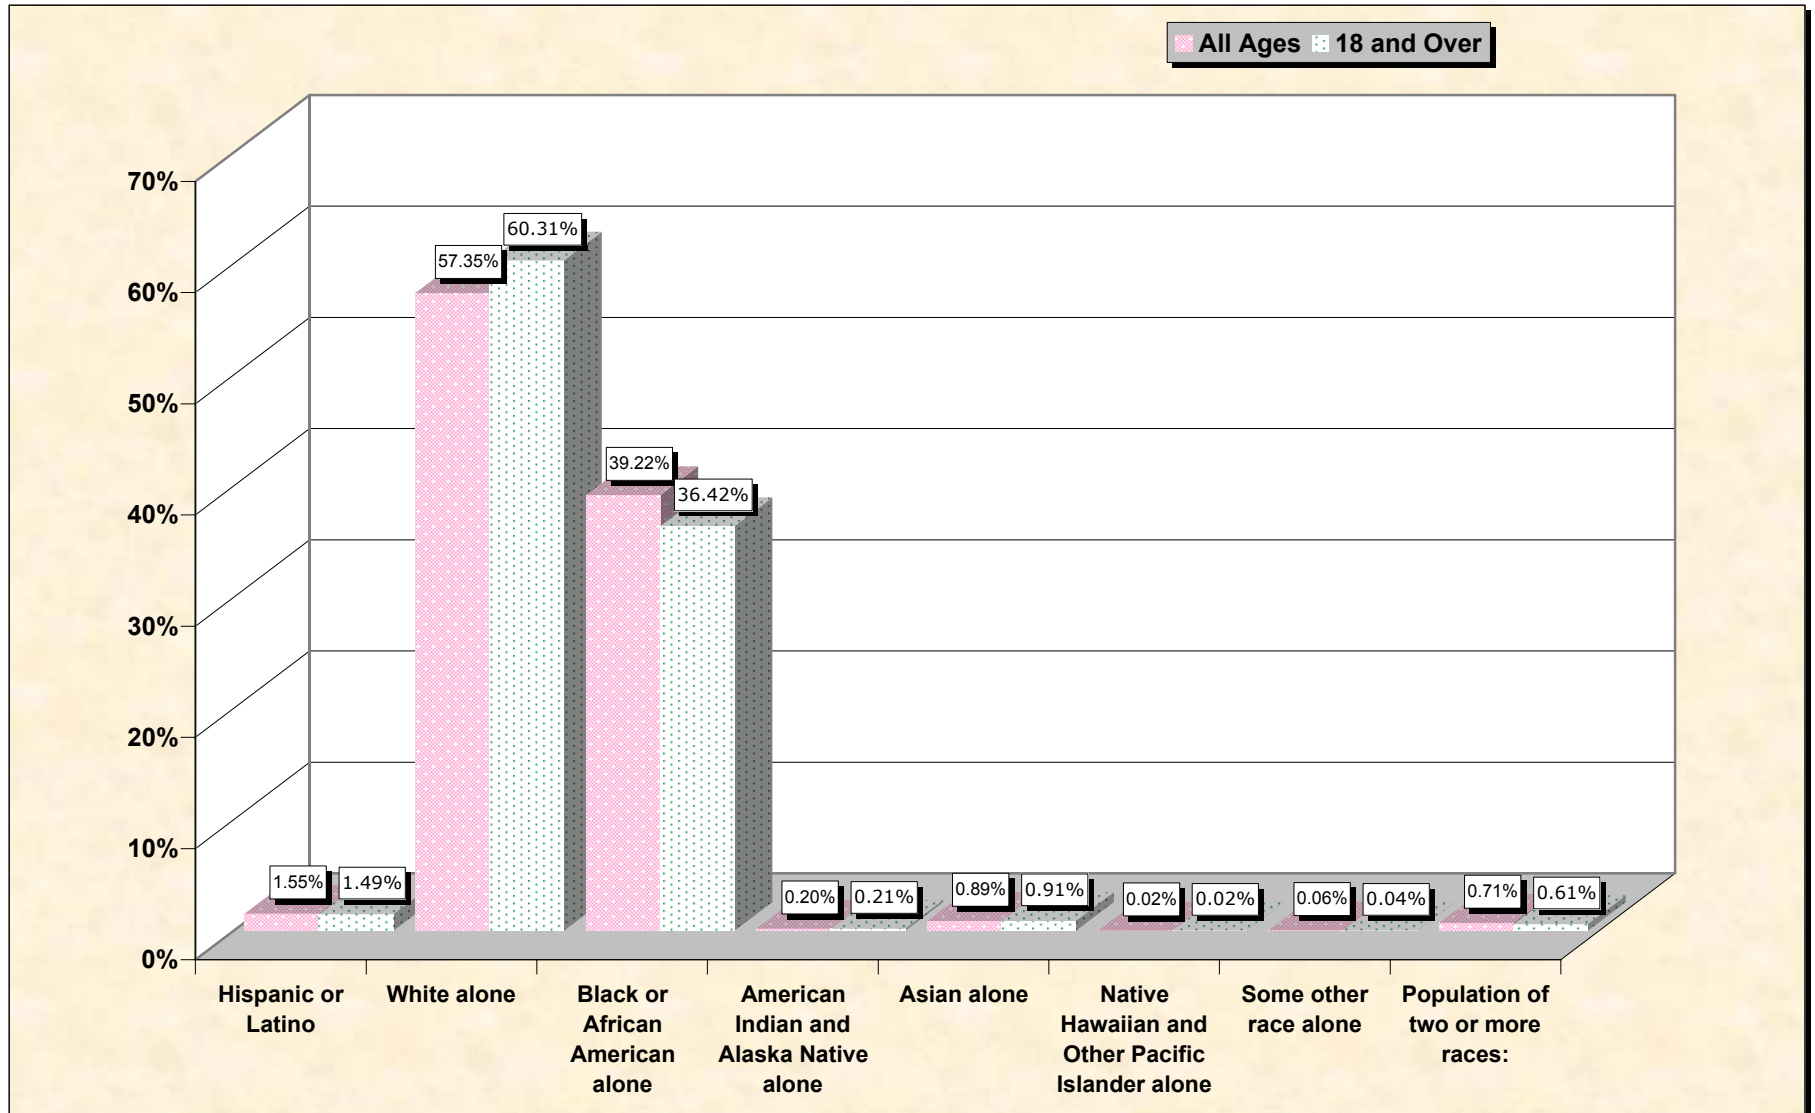

# Population by Race or Ethnicity and Age

# Hispanic or Latino, and not Hispanic by Race and Age Jefferson County, Alabama

Source: Data Set: Census 2000 Redistricting Data (Public Law 94-171) Summary File. PL2. HISPANIC OR LATINO, AND NOT HISPANIC OR LATINO BY RACE [73] - Universe: Total population; PL4. HISPANIC OR LATINO, AND NOT HISPANIC OR LATINO BY RACE FOR THE POPULATION 18 YEARS AND OVER [73] - Universe: Total population 18 years and over

**source data for chart**

**HISPANIC OR LATINO, AND NOT HISPANIC OR LATINO BY RACE**

|                                                  | <b>Jefferson County,<br/>Alabama</b> |
|--------------------------------------------------|--------------------------------------|
| Total:                                           | 662,047                              |
| Hispanic or Latino                               | 10,284                               |
| Not Hispanic or Latino:                          | 651,763                              |
| Population of one race:                          | 647,045                              |
| White alone                                      | 379,707                              |
| Black or African American alone                  | 259,623                              |
| American Indian and Alaska Native alone          | 1,314                                |
| Asian alone                                      | 5,909                                |
| Native Hawaiian and Other Pacific Islander alone | 125                                  |
| Some other race alone                            | 367                                  |
| Population of two or more races:                 | 4,718                                |