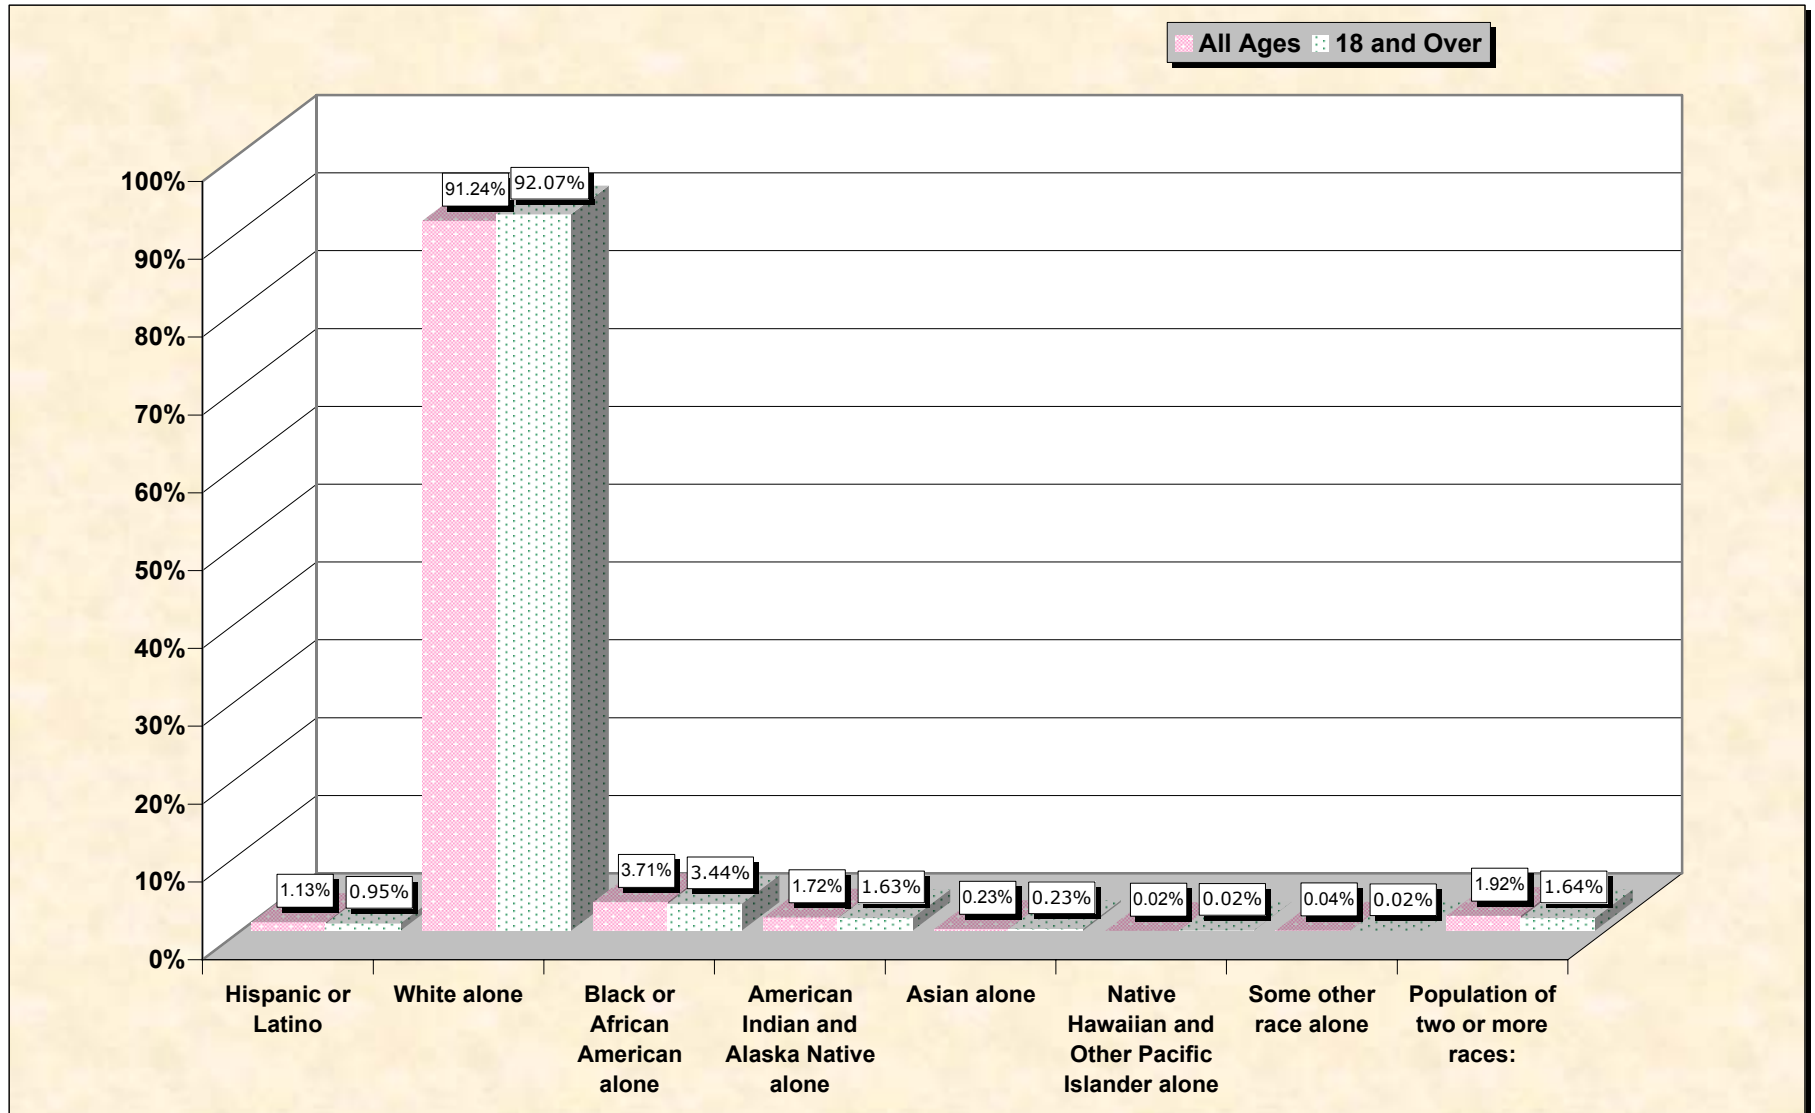

Population by Race or Ethnicity and Age

Jackson County, Alabama

Data Set: Census 2000 Redistricting Data (Public Law 94-171) Summary File

www.fairdata2000.com

[3-Oct-02](#)

Hispanic or Latino, and not Hispanic by Race and Age Jackson County, Alabama

Source: Data Set: Census 2000 Redistricting Data (Public Law 94-171) Summary File. PL2. HISPANIC OR LATINO, AND NOT HISPANIC OR LATINO BY RACE [73] - Universe: Total population; PL4. HISPANIC OR LATINO, AND NOT HISPANIC OR LATINO BY RACE FOR THE POPULATION 18 YEARS AND OVER [73] - Universe: Total population 18 years and over

source data for chart

HISPANIC OR LATINO, AND NOT HISPANIC OR LATINO BY RACE

	Jackson County, Alabama
Total:	53,926
Hispanic or Latino	610
Not Hispanic or Latino:	53,316
Population of one race:	52,280
White alone	49,200
Black or African American alone	2,002
American Indian and Alaska Native alone	927
Asian alone	123
Native Hawaiian and Other Pacific Islander alone	9
Some other race alone	19
Population of two or more races:	1,036

	Jackson County, Alabama
Total:	40,890
Hispanic or Latino	387
Not Hispanic or Latino:	40,503
Population of one race:	39,831
White alone	37,649
Black or African American alone	1,406
American Indian and Alaska Native alone	667
Asian alone	93
Native Hawaiian and Other Pacific Islander alone	9
Some other race alone	7
Population of two or more races:	672